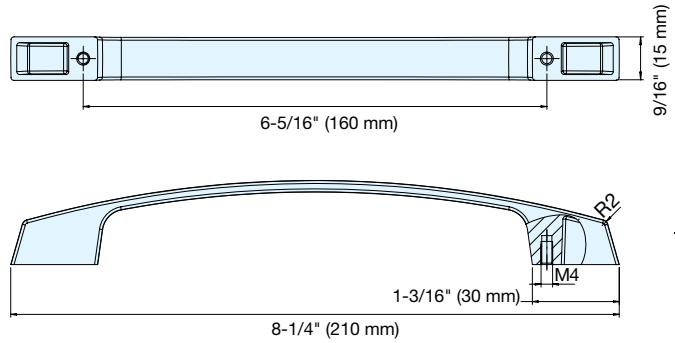

HANDLE

ES-Z004-160

• Contemporary, rustic finish.

Matte Antique Brass

Item No.	L	C	H	Weight (g)	Box (pcs)	Carton (pcs)	Material	Finish
ES-Z004-160/WB	8-1/4" (210 mm)	6-5/16" (160 mm)	9/16" (15 mm)	125	15	200	Zinc Alloy	White Bronze (WB),
ES-Z004-160/DB								Dark Bronze (DB),
ES-Z004-160/AB								Matte Antique Brass (AB),
ES-Z004-160/AC								Matte Antique Copper (AC)

HANDLE

ES-Z008-128

• Rounded handle pull with smooth finish.

Dark Bronze

White Bronze

Matte Antique Brass

Matte Antique Copper

Item No.	L	C	Weight (g)	Box (pcs)	Carton (pcs)	Material	Finish
ES-Z008-128/WB	6-5/16" (160 mm)	5-1/16" (128 mm)	88	25	200	Zinc Alloy	White Bronze (WB),
ES-Z008-128/DB							Dark Bronze (DB),
ES-Z008-128/AB							Matte Antique Brass (AB),
ES-Z008-128/AC							Matte Antique Copper (AC)