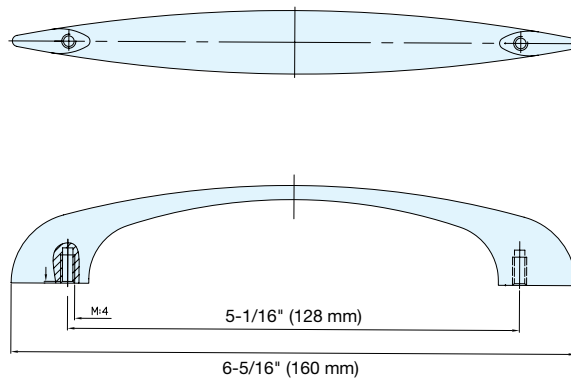

HANDLE

ES-Z004-160

• Contemporary, rustic finish.

Matte Antique Brass

Item No.	L	C	H	Weight (g)	Box (pcs)	Carton (pcs)	Material	Finish
ES-Z004-160/WB	8-1/4" (210 mm)	6-5/16" (160 mm)	9/16" (15 mm)	125	15	200	Zinc Alloy	White Bronze (WB),
ES-Z004-160/DB								Dark Bronze (DB),
ES-Z004-160/AB								Matte Antique Brass (AB),
ES-Z004-160/AC								Matte Antique Copper (AC)

HANDLE

ES-Z008-128

• Rounded handle pull with smooth finish.

Dark Bronze

White Bronze

Matte Antique Brass

Matte Antique Copper

Item No.	L	C	Weight (g)	Box (pcs)	Carton (pcs)	Material	Finish
ES-Z008-128/WB	6-5/16" (160 mm)	5-1/16" (128 mm)	88	25	200	Zinc Alloy	White Bronze (WB),
ES-Z008-128/DB							Dark Bronze (DB),
ES-Z008-128/AB							Matte Antique Brass (AB),
ES-Z008-128/AC							Matte Antique Copper (AC)