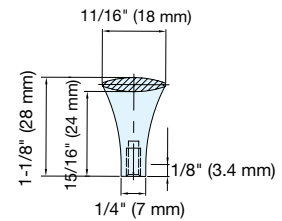

HANDLE

ES-Z004-160

• Contemporary, rustic finish.

Matte Antique Brass

Item No.	L	C	H	Weight (g)	Box (pcs)	Carton (pcs)	Material	Finish
ES-Z004-160/WB	8-1/4" (210 mm)	6-5/16" (160 mm)	9/16" (15 mm)	125	15	200	Zinc Alloy	White Bronze (WB),
ES-Z004-160/DB								Dark Bronze (DB),
ES-Z004-160/AB								Matte Antique Brass (AB),
ES-Z004-160/AC								Matte Antique Copper (AC)

HANDLE

ES-Z008-128

• Rounded handle pull with smooth finish.

Dark Bronze

White Bronze

Matte Antique Brass

Matte Antique Copper

Item No.	L	C	Weight (g)	Box (pcs)	Carton (pcs)	Material	Finish
ES-Z008-128/WB	6-5/16" (160 mm)	5-1/16" (128 mm)	88	25	200	Zinc Alloy	White Bronze (WB),
ES-Z008-128/DB							Dark Bronze (DB),
ES-Z008-128/AB							Matte Antique Brass (AB),
ES-Z008-128/AC							Matte Antique Copper (AC)