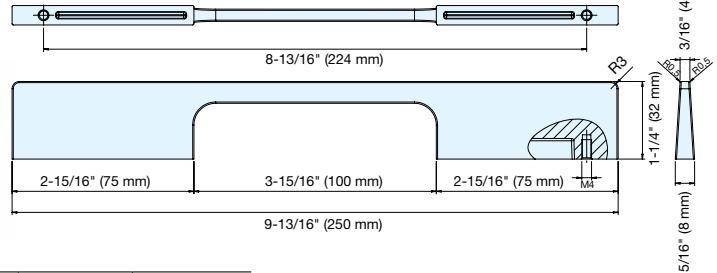

# HANDLE

**ES-Z002-224**

- Unique design with sleek edges.
- Rustic finish.

| Item No.       | L                    | C                    | H                 | Weight (g) | Box (pcs) | Carton (pcs) |
|----------------|----------------------|----------------------|-------------------|------------|-----------|--------------|
| ES-Z002-224/WB | 9-13/16"<br>(250 mm) | 8-13/16"<br>(224 mm) | 1-1/4"<br>(32 mm) | 143        | 10        | 200          |
| ES-Z002-224/DB |                      |                      |                   |            |           |              |
| ES-Z002-224/AB |                      |                      |                   |            |           |              |
| ES-Z002-224/AC |                      |                      |                   |            |           |              |

# HANDLE

**ES-Z001-224**

- Modern feel.
- Smooth to the touch.

| Item No.       | L                    | C                    | H                 | Weight (g) | Box (pcs) | Carton (pcs) |
|----------------|----------------------|----------------------|-------------------|------------|-----------|--------------|
| ES-Z001-224/WB | 9-13/16"<br>(250 mm) | 8-13/16"<br>(224 mm) | 1-1/4"<br>(32 mm) | 143        | 10        | 200          |
| ES-Z001-224/DB |                      |                      |                   |            |           |              |
| ES-Z001-224/AB |                      |                      |                   |            |           |              |
| ES-Z001-224/AC |                      |                      |                   |            |           |              |