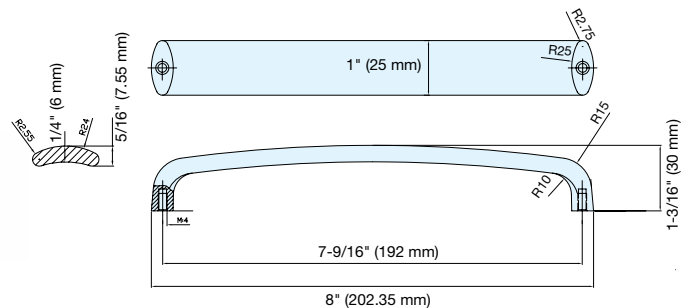

# HANDLE

**ES-Z001-224**

- Modern feel.
- Smooth to the touch.

| Item No.       | L                    | C                    | H                 | Weight (g) | Box (pcs) | Carton (pcs) |
|----------------|----------------------|----------------------|-------------------|------------|-----------|--------------|
| ES-Z001-224/WB | 9-13/16"<br>(250 mm) | 8-13/16"<br>(224 mm) | 1-1/4"<br>(32 mm) | 143        | 10        | 200          |
| ES-Z001-224/DB |                      |                      |                   |            |           |              |
| ES-Z001-224/AB |                      |                      |                   |            |           |              |
| ES-Z001-224/AC |                      |                      |                   |            |           |              |

# HANDLE

**ES-Z005-192**

- Contemporary, rustic finish.
- Smooth to the touch.

| Item No.       | L                 | C                   | H                  | W             | Weight (g) | Box (pcs) | Carton (pcs) |
|----------------|-------------------|---------------------|--------------------|---------------|------------|-----------|--------------|
| ES-Z005-192/WB | 8"<br>(202.35 mm) | 7-9/16"<br>(192 mm) | 1-3/16"<br>(30 mm) | 1"<br>(25 mm) | 207        | 15        | 200          |
| ES-Z005-192/DB |                   |                     |                    |               |            |           |              |
| ES-Z005-192/AB |                   |                     |                    |               |            |           |              |
| ES-Z005-192/AC |                   |                     |                    |               |            |           |              |