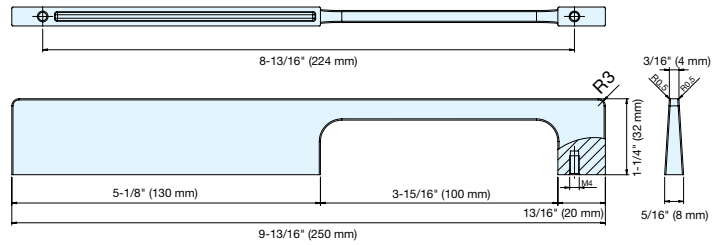

# HANDLE

**ES-Z002-224**

- Unique design with sleek edges.
- Rustic finish.

| Item No.       | L                    | C                    | H                 | Weight (g) | Box (pcs) | Carton (pcs) |
|----------------|----------------------|----------------------|-------------------|------------|-----------|--------------|
| ES-Z002-224/WB | 9-13/16"<br>(250 mm) | 8-13/16"<br>(224 mm) | 1-1/4"<br>(32 mm) | 143        | 10        | 200          |
| ES-Z002-224/DB |                      |                      |                   |            |           |              |
| ES-Z002-224/AB |                      |                      |                   |            |           |              |
| ES-Z002-224/AC |                      |                      |                   |            |           |              |

# HANDLE

**ES-Z001-224**

- Modern feel.
- Smooth to the touch.

| Item No.       | L                    | C                    | H                 | Weight (g) | Box (pcs) | Carton (pcs) |
|----------------|----------------------|----------------------|-------------------|------------|-----------|--------------|
| ES-Z001-224/WB | 9-13/16"<br>(250 mm) | 8-13/16"<br>(224 mm) | 1-1/4"<br>(32 mm) | 143        | 10        | 200          |
| ES-Z001-224/DB |                      |                      |                   |            |           |              |
| ES-Z001-224/AB |                      |                      |                   |            |           |              |
| ES-Z001-224/AC |                      |                      |                   |            |           |              |