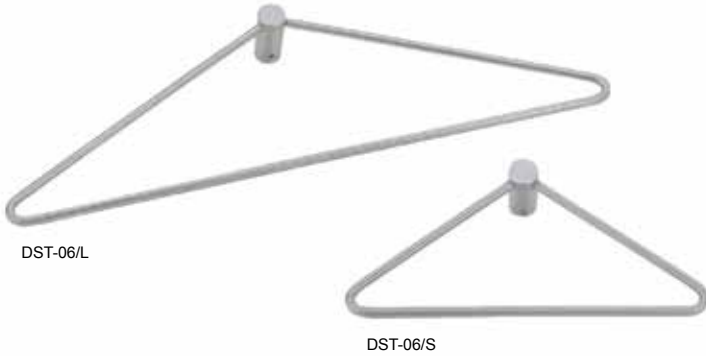

TOWEL BAR

DST-06

- Supplied with screws, brackets, plastic expansion anchors and allen key.

Item No.	L	H	Weight (g)	Box (pcs)	Carton (pcs)
DST-06/S	8-3/8" (213 mm)	4-1/4" (108 mm)	173	1	10
DST-06/L	15-3/8" (390 mm)	4-15/16" (125 mm)	241		

Material	Finish
303/304 Stainless Steel	Satin

TOWEL BAR

DSR-02

- Supplied with screws, brackets, plastic expansion anchors and allen key.

DSR-02/50

DSR-02/98

Item No.	Weight (g)	Box (pcs)	Carton (pcs)
DSR-02/50	777	1	10
DSR-02/98	1352		

Material	Finish
303/304 Stainless Steel	Satin