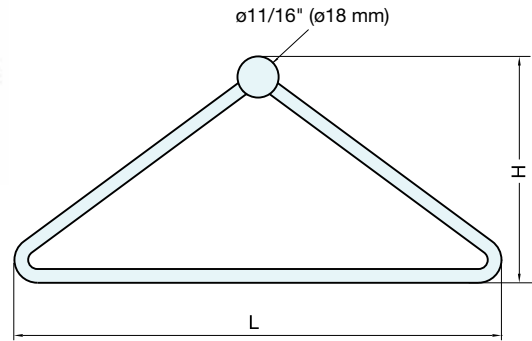

TOWEL BAR

DST-06

- Supplied with screws, brackets, plastic expansion anchors and allen key.

Item No.	L	H	Weight (g)	Box (pcs)	Carton (pcs)
DST-06/S	8-3/8" (213 mm)	4-1/4" (108 mm)	173	1	10
DST-06/L	15-3/8" (390 mm)	4-15/16" (125 mm)	241		

Material	Finish
303/304 Stainless Steel	Satin

TOWEL BAR

DSR-02

- Supplied with screws, brackets, plastic expansion anchors and allen key.

DSR-02/50

DSR-02/98

Item No.	Weight (g)	Box (pcs)	Carton (pcs)
DSR-02/50	777	1	10
DSR-02/98	1352		