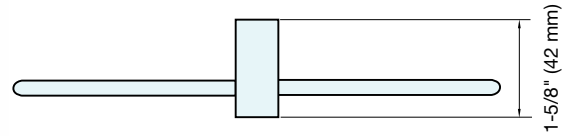

TOWEL BAR

DST-06

- Supplied with screws, brackets, plastic expansion anchors and allen key.

Item No.	L	H	Weight (g)	Box (pcs)	Carton (pcs)
DST-06/S	8-3/8" (213 mm)	4-1/4" (108 mm)	173	1	10
DST-06/L	15-3/8" (390 mm)	4-15/16" (125 mm)	241		

Material	Finish
303/304 Stainless Steel	Satin

TOWEL BAR

DSR-02

- Supplied with screws, brackets, plastic expansion anchors and allen key.

DSR-02/50

DSR-02/98

Item No.	Weight (g)	Box (pcs)	Carton (pcs)
DSR-02/50	777	1	10
DSR-02/98	1352		