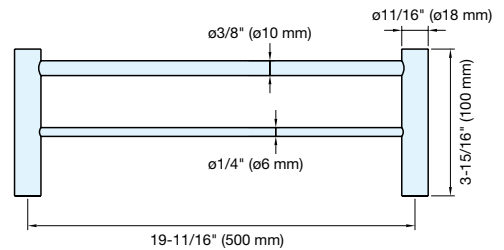

TOWEL BAR

DST-06

- Supplied with screws, brackets, plastic expansion anchors and allen key.

Item No.	L	H	Weight (g)	Box (pcs)	Carton (pcs)
DST-06/S	8-3/8" (213 mm)	4-1/4" (108 mm)	173	1	10
DST-06/L	15-3/8" (390 mm)	4-15/16" (125 mm)	241		

Material	Finish
303/304 Stainless Steel	Satin

TOWEL BAR

DSR-02

- Supplied with screws, brackets, plastic expansion anchors and allen key.

DSR-02/50

DSR-02/98

Item No.	Weight (g)	Box (pcs)	Carton (pcs)
DSR-02/50	777	1	10
DSR-02/98	1352		