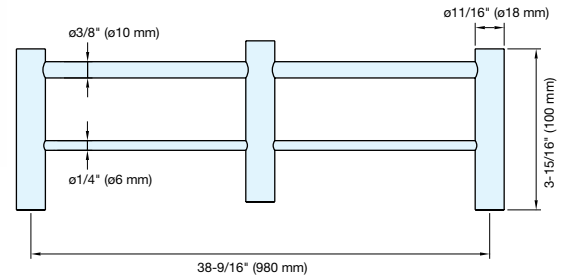

TOWEL BAR

DST-06

- Supplied with screws, brackets, plastic expansion anchors and allen key.

Item No.	L	H	Weight (g)	Box (pcs)	Carton (pcs)
DST-06/S	8-3/8" (213 mm)	4-1/4" (108 mm)	173	1	10
DST-06/L	15-3/8" (390 mm)	4-15/16" (125 mm)	241		

Material	Finish
303/304 Stainless Steel	Satin

TOWEL BAR

DSR-02

- Supplied with screws, brackets, plastic expansion anchors and allen key.

DSR-02/50

DSR-02/98

Item No.	Weight (g)	Box (pcs)	Carton (pcs)
DSR-02/50	777	1	10
DSR-02/98	1352		