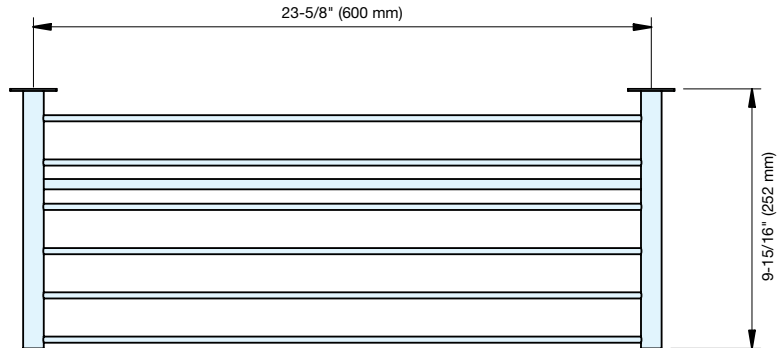

TOWEL RACK

DSR-08

- Supplied with screws, brackets, plastic expansion anchors and allen key.

Item No.	C	Weight (g)	Box (pcs)	Carton (pcs)
DSR-08/45	17-3/4" (450 mm)	1423	1	10
DSR-08/60	23-5/8" (600 mm)	1778		

Material	Finish
303/304 Stainless Steel	Satin

TOWEL RACK

DSD-80

- Supplied with screws, brackets, plastic expansion anchors and allen key.

Item No.	Weight (g)	Box (pcs)	Carton (pcs)
DSD-80	2700	1	10

Material	Finish
303/304 Stainless Steel	Satin