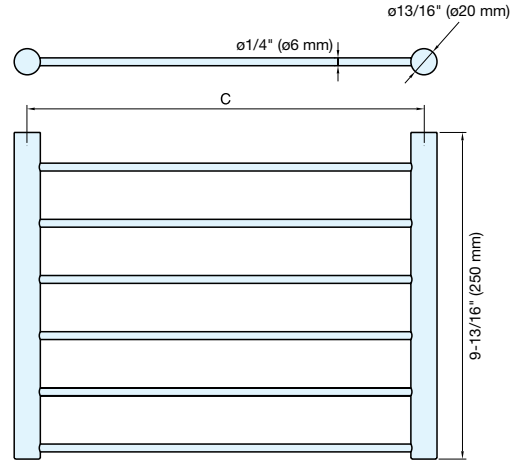

TOWEL RACK

DSR-08

- Supplied with screws, brackets, plastic expansion anchors and allen key.

Item No.	C	Weight (g)	Box (pcs)	Carton (pcs)
DSR-08/45	17-3/4" (450 mm)	1423	1	10
DSR-08/60	23-5/8" (600 mm)	1778		

Material	Finish
303/304 Stainless Steel	Satin

TOWEL RACK

DSD-80

- Supplied with screws, brackets, plastic expansion anchors and allen key.

Item No.	Weight (g)	Box (pcs)	Carton (pcs)
DSD-80	2700	1	10

Material	Finish
303/304 Stainless Steel	Satin