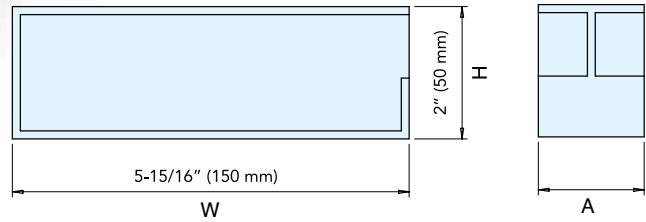

SLIDING DOOR HANDLE

STAINLESS
304
STEEL

DSI-4258

- Contemporary handle design that can be accessed from door front, back, or edge.
- Requires adhesive for installation (such as 2-part epoxy, not supplied.)
- Unique, horizontal design for more natural movement.

Item No.	W	H	A	Weight (g)	Box (pcs)	Carton (pcs)	Material	Finish
DSI-4258-35	5-15/16" (150 mm)	2" (50 mm)	1-3/8" (35 mm)	496	1	18	304 Stainless Steel	Satin, Black (BL)
DSI-4258-35-BL			1-3/4" (45 mm)	542				
DSI-4258-45								
DSI-4258-45-BL								