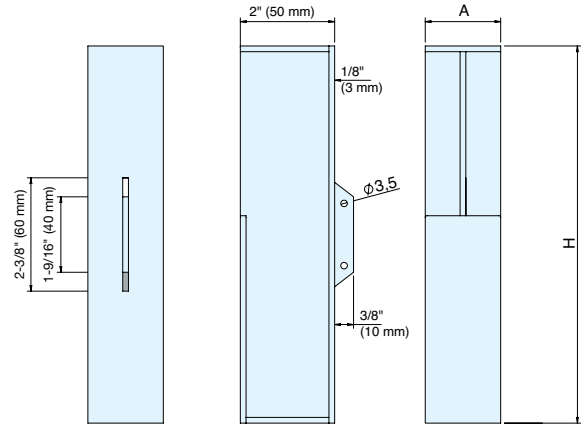

# SLIDING DOOR HANDLE (SLIM)

STAINLESS  
304  
STEEL

## DSI-4254S

- Contemporary handle design that can be accessed from door front, back, or edge.
- Requires adhesive for installation (Such as 2-part epoxy, not supplied.)

Item No.	A	H	Weight (g)	Box (pcs)	Carton (pcs)	Material	Finish
DSI-4254S200-35	1-3/8" (35 mm)	7-7/8" (200 mm)	541	1	10	304 Stainless Steel	Satin Matte Black (BL)
DSI-4254S200-45	1-3/4" (45 mm)	7-7/8" (200 mm)	626				
DSI-4254S300-35	1-3/8" (35 mm)	11-13/16" (300 mm)	811				
DSI-4254S300-35-BL	1-3/8" (35 mm)	11-13/16" (300 mm)	811				
DSI-4254S300-45	1-3/4" (45 mm)	11-13/16" (300 mm)	941				

## DSI-4257

- Contemporary handle design that can be accessed from door front, back, or edge.
- Requires adhesive for installation (such as 2-part epoxy, not supplied.)

Item No.	Finish	W	H	A	Weight (g)	Box (pcs)	Carton (pcs)	Material	Finish
DSI-4257-35	Satin	2" (50 mm)	7-7/8" (200 mm)	1-3/8" (35 mm)	528	1	8	304 Stainless Steel	Satin, Black (BL)
DSI-4257-35-BL	Black			1-3/8" (35 mm)	528				
DSI-4257-45	Satin			1-3/4" (45 mm)	625				
DSI-4257-45-BL	Black			1-3/4" (45 mm)	625				