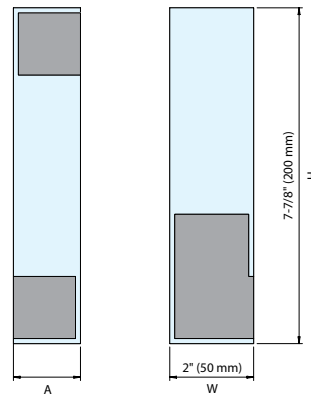

SLIDING DOOR HANDLE (SLIM)

STAINLESS
304
STEEL

DSI-4254S

- Contemporary handle design that can be accessed from door front, back, or edge.
- Requires adhesive for installation (Such as 2-part epoxy, not supplied.)

Item No.	A	H	Weight (g)	Box (pcs)	Carton (pcs)	Material	Finish
DSI-4254S200-35	1-3/8" (35 mm)	7-7/8" (200 mm)	541	1	10	304 Stainless Steel	Satin Matte Black (BL)
DSI-4254S200-45	1-3/4" (45 mm)	7-7/8" (200 mm)	626				
DSI-4254S300-35	1-3/8" (35 mm)	11-13/16" (300 mm)	811				
DSI-4254S300-35-BL	1-3/8" (35 mm)	11-13/16" (300 mm)	811				
DSI-4254S300-45	1-3/4" (45 mm)	11-13/16" (300 mm)	941				

SLIDING DOOR HANDLE

STAINLESS
304
STEEL

DSI-4257

- Contemporary handle design that can be accessed from door front, back, or edge.
- Requires adhesive for installation (such as 2-part epoxy, not supplied.)

Item No.	Finish	W	H	A	Weight (g)	Box (pcs)	Carton (pcs)	Material	Finish
DSI-4257-35	Satin	2" (50 mm)	7-7/8" (200 mm)	1-3/8" (35 mm)	528	1	8	304 Stainless Steel	Satin, Black (BL)
DSI-4257-35-BL	Black			1-3/8" (35 mm)	528				
DSI-4257-45	Satin			1-3/4" (45 mm)	625				
DSI-4257-45-BL	Black			1-3/4" (45 mm)	625