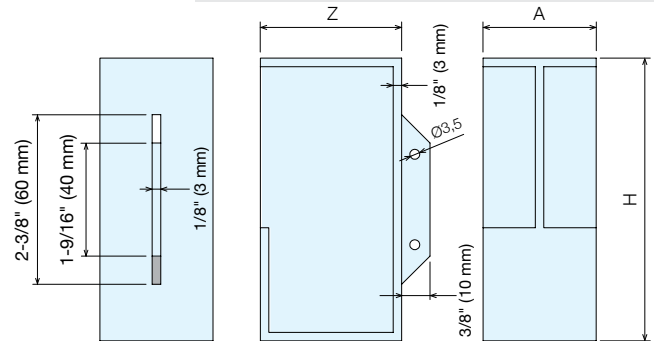

## DSI-4253

Satin

Black

- Contemporary handle design that can be accessed from door front, back, or edge.
- Requires adhesive for installation (Such as 2-part epoxy, not supplied.)

Item No.	Finish	A	Weight (g)	Box (pcs)	Carton (pcs)
DSI-4253-35	Satin	1-3/8" (35 mm)	495	1	10
DSI-4253-35-BL	Black	1-3/8" (35 mm)	495		
DSI-4253-38	Satin	1-1/2" (38 mm)	505		
DSI-4253-40	Satin	1-9/16" (40 mm)	515		
DSI-4253-43	Satin	1-11/16" (43 mm)	530		
DSI-4253-45	Satin	1-3/4" (44.5 mm)	545		
DSI-4253-45-BL	Black	1-3/4" (44.5 mm)	545		

## DSI-4254

- Contemporary handle design that can be accessed from door front, back, or edge.
- Requires adhesive for installation (Such as 2-part epoxy, not supplied.)

Item No.	A	H	Z	Weight (g)	Box (pcs)	Carton (pcs)
DSI-4254-100-35	1-3/8" (35 mm)	3-15/16" (100 mm)	2" (50 mm)	293	1	10
DSI-4254-100-35-BL						
DSI-4254-100-45	1-3/4" (45 mm)	3-15/16" (100 mm)	2" (50 mm)	345		
DSI-4254-100-45-BL						
DSI-4254-200-35	1-3/8" (35 mm)	7-7/8" (200 mm)	3-3/8" (85 mm)	746		
DSI-4254-200-45	1-3/4" (45 mm)	7-7/8" (200 mm)	3-3/8" (85 mm)	822		
DSI-4254-300-35	1-3/8" (35 mm)	11-13/16" (300 mm)	3-3/8" (85 mm)	1110		
DSI-4254-300-45	1-3/4" (45 mm)	11-13/16" (300 mm)	3-3/8" (85 mm)	1231		
DSI-4254-300-45-BL						
DSI-4254-500-35	1-3/8" (35 mm)	19-11/16" (500 mm)	3-3/8" (85 mm)	1795		
DSI-4254-500-45	1-3/4" (45 mm)	19-11/16" (500 mm)	3-3/8" (85 mm)	2019		