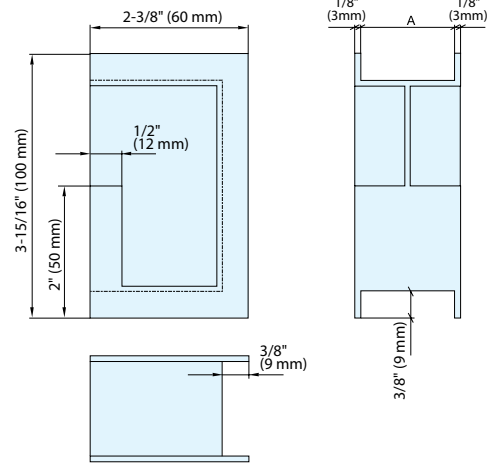

## DSI-4253

Satin

Black

- Contemporary handle design that can be accessed from door front, back, or edge.
- Requires adhesive for installation (Such as 2-part epoxy, not supplied.)

Item No.	Finish	A	Weight (g)	Box (pcs)	Carton (pcs)
DSI-4253-35	Satin	1-3/8" (35 mm)	495	1	10
DSI-4253-35-BL	Black	1-3/8" (35 mm)	495		
DSI-4253-38	Satin	1-1/2" (38 mm)	505		
DSI-4253-40	Satin	1-9/16" (40 mm)	515		
DSI-4253-43	Satin	1-11/16" (43 mm)	530		
DSI-4253-45	Satin	1-3/4" (44.5 mm)	545		
DSI-4253-45-BL	Black	1-3/4" (44.5 mm)	545		

## DSI-4254

- Contemporary handle design that can be accessed from door front, back, or edge.
- Requires adhesive for installation (Such as 2-part epoxy, not supplied.)

Item No.	A	H	Z	Weight (g)	Box (pcs)	Carton (pcs)
DSI-4254-100-35	1-3/8" (35 mm)	3-15/16" (100 mm)	2" (50 mm)	293	1	10
DSI-4254-100-35-BL						
DSI-4254-100-45	1-3/4" (45 mm)	3-15/16" (100 mm)	2" (50 mm)	345		
DSI-4254-100-45-BL						
DSI-4254-200-35	1-3/8" (35 mm)	7-7/8" (200 mm)	3-3/8" (85 mm)	746		
DSI-4254-200-45	1-3/4" (45 mm)	7-7/8" (200 mm)	3-3/8" (85 mm)	822		
DSI-4254-300-35	1-3/8" (35 mm)	11-13/16" (300 mm)	3-3/8" (85 mm)	1110		
DSI-4254-300-45	1-3/4" (45 mm)	11-13/16" (300 mm)	3-3/8" (85 mm)	1231		
DSI-4254-300-45-BL						
DSI-4254-500-35	1-3/8" (35 mm)	19-11/16" (500 mm)	3-3/8" (85 mm)	1795		
DSI-4254-500-45	1-3/4" (45 mm)	19-11/16" (500 mm)	3-3/8" (85 mm)	2019		