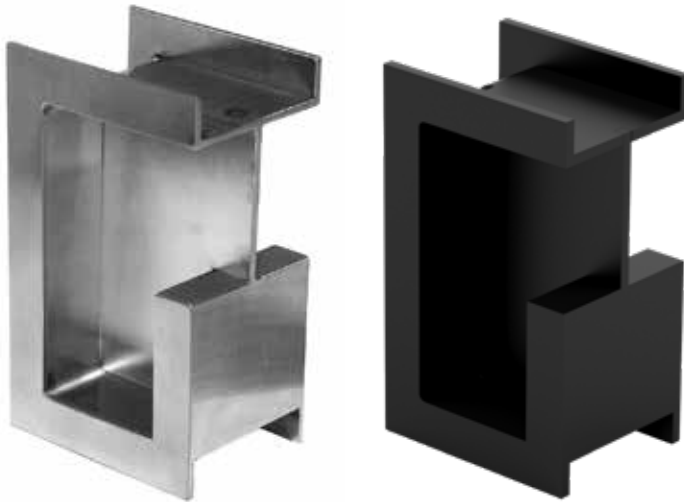

# SLIDING DOOR HANDLE

**STAINLESS  
304  
STEEL**

## DSI-4253

Satin

Black

- Contemporary handle design that can be accessed from door front, back, or edge.
- Requires adhesive for installation (Such as 2-part epoxy, not supplied.)

Item No.	Finish	A	Weight (g)	Box (pcs)	Carton (pcs)
DSI-4253-35	Satin	1-3/8" (35 mm)	495	1	10
DSI-4253-35-BL	Black	1-3/8" (35 mm)	495		
DSI-4253-38	Satin	1-1/2" (38 mm)	505		
DSI-4253-40	Satin	1-9/16" (40 mm)	515		
DSI-4253-43	Satin	1-11/16" (43 mm)	530		
DSI-4253-45	Satin	1-3/4" (44.5 mm)	545		
DSI-4253-45-BL	Black	1-3/4" (44.5 mm)	545		

Material	Finish
304 Stainless Steel	Satin, Black (BL)

## DSI-4254

- Contemporary handle design that can be accessed from door front, back, or edge.
- Requires adhesive for installation (Such as 2-part epoxy, not supplied.)

Item No.	A	H	Z	Weight (g)	Box (pcs)	Carton (pcs)
DSI-4254-100-35	1-3/8" (35 mm)	3-15/16" (100 mm)	2" (50 mm)	293	1	10
DSI-4254-100-35-BL						
DSI-4254-100-45	1-3/4" (45 mm)	3-15/16" (100 mm)	2" (50 mm)	345		
DSI-4254-100-45-BL						
DSI-4254-200-35	1-3/8" (35 mm)	7-7/8" (200 mm)	3-3/8" (85 mm)	746		
DSI-4254-200-45	1-3/4" (45 mm)	7-7/8" (200 mm)	3-3/8" (85 mm)	822		
DSI-4254-300-35	1-3/8" (35 mm)	11-13/16" (300 mm)	3-3/8" (85 mm)	1110		
DSI-4254-300-45	1-3/4" (45 mm)	11-13/16" (300 mm)	3-3/8" (85 mm)	1231		
DSI-4254-300-45-BL						
DSI-4254-500-35	1-3/8" (35 mm)	19-11/16" (500 mm)	3-3/8" (85 mm)	1795		
DSI-4254-500-45	1-3/4" (45 mm)	19-11/16" (500 mm)	3-3/8" (85 mm)	2019		