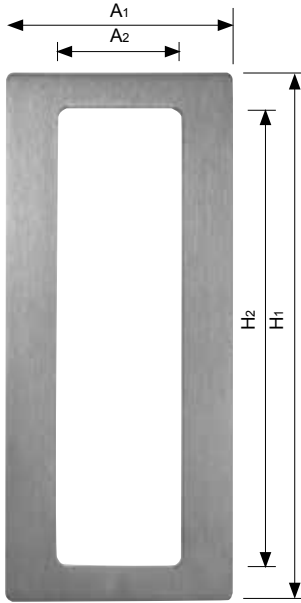

SLIDING DOOR HANDLE

STAINLESS
304
STEEL

DSI-4020

- Surface-mount handle.
- Sold as a set. Each set includes 2 metal handles and 1 edge-mounted recessed pull (for use with wood doors).

Material	Finish
304 Stainless Steel	Satin

Item No.	H ₁	H ₂	A ₁	A ₂	Thickness	Weight (g)	Box (sets)	CTN (sets)
DSI-4020-85	3-3/8" (85 mm)	2-9/16" (65 mm)	2" (50 mm)	13/16" (20 mm)	1/4" (6 mm)	135	1	10
DSI-4020-150	5-7/8" (150 mm)	5-1/8" (130 mm)	2-9/16" (65 mm)	1-3/8" (35 mm)		240		
DSI-4020-300	11-13/16" (300 mm)	11" (280 mm)	3-3/16" (80 mm)	2" (50 mm)		480		

SLIDING DOOR HANDLE

STAINLESS
304
STEEL

DSI-4040

- Surface-mount handle.
- Sold as a set. Each set includes 2 metal handles and 1 edge-mounted recessed pull (for use with wood doors).

Material	Finish
304 Stainless Steel	Satin

Item No.	H	A	Thickness	Weight (g)	Box (sets)	Carton (sets)
DSI-4040-85	3-3/8" (85 mm)	2" (50 mm)	1/4" (6)	70	1	10
DSI-4040-150	5-7/8" (150 mm)	3-5/8" (92 mm)		125		
DSI-4040-300	11-13/16" (300 mm)	7-1/4" (185 mm)		250		