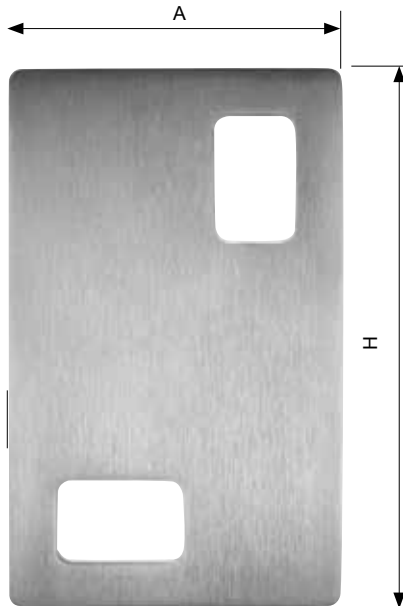

SLIDING DOOR HANDLE

STAINLESS
304
STEEL

DSI-4020

- Surface-mount handle.
- Sold as a set. Each set includes 2 metal handles and 1 edge-mounted recessed pull (for use with wood doors).

Material	Finish
304 Stainless Steel	Satin

Item No.	H ₁	H ₂	A ₁	A ₂	Thickness	Weight (g)	Box (sets)	CTN (sets)
DSI-4020-85	3-3/8" (85 mm)	2-9/16" (65 mm)	2" (50 mm)	13/16" (20 mm)	1/4" (6 mm)	135	1	10
DSI-4020-150	5-7/8" (150 mm)	5-1/8" (130 mm)	2-9/16" (65 mm)	1-3/8" (35 mm)		240		
DSI-4020-300	11-13/16" (300 mm)	11" (280 mm)	3-3/16" (80 mm)	2" (50 mm)		480		

SLIDING DOOR HANDLE

STAINLESS
304
STEEL

DSI-4040

- Surface-mount handle.
- Sold as a set. Each set includes 2 metal handles and 1 edge-mounted recessed pull (for use with wood doors).

Material	Finish
304 Stainless Steel	Satin

Item No.	H	A	Thickness	Weight (g)	Box (sets)	Carton (sets)
DSI-4040-85	3-3/8" (85 mm)	2" (50 mm)	1/4" (6)	70	1	10
DSI-4040-150	5-7/8" (150 mm)	3-5/8" (92 mm)		125		
DSI-4040-300	11-13/16" (300 mm)	7-1/4" (185 mm)		250		