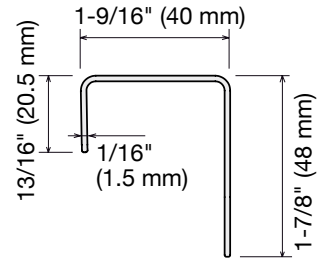

EDGE PULL

DSI-380

- Small pull for cabinet doors.
- Rounded front pull, can be used side by side.

Item No.	L	C	Weight (g)	Box (pcs)	Carton (pcs)	Material	Finish
DSI-380-16	1-1/4" (32 mm)	5/8" (16 mm)	39	25	200	304 Stainless Steel	Satin