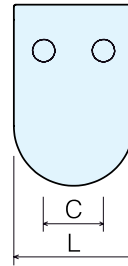

EDGE PULL

DSI-380

- Small pull for cabinet doors.
- Rounded front pull, can be used side by side.

Item No.	L	C	Weight (g)	Box (pcs)	Carton (pcs)	Material	Finish
DSI-380-16	1-1/4" (32 mm)	5/8" (16 mm)	39	25	200	304 Stainless Steel	Satin