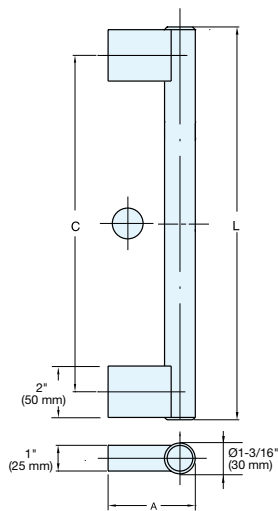

Material	Finish
304 Stainless Steel	Satin

Item No.		D	L	C	A	Weight		Box (pcs)	Carton (pcs)
Interior	Exterior					Interior	Exterior		
DSI-3310-15-15I	DSI-3310-15-15E	9/16" (15)	6-1/2" (165)	5-15/16" (150)	2-3/16" (55)	0.7 lbs (0.32 kg)	0.7 lbs (0.32 kg)	1	10
DSI-3310-15-20I	DSI-3310-15-20E		8-7/16" (215)	7-7/8" (200)		0.9 lbs (0.39 kg)	0.9 lbs (0.40 kg)		
DSI-3310-15-30I	DSI-3310-15-30E		12-3/8" (315)	11-13/16" (300)		1.1 lbs (0.52 kg)	1.2 lbs (0.54 kg)		
DSI-3310-20-20I	DSI-3310-20-20E	13/16" (20)	8-11/16" (220)	7-7/8" (200)	2-9/16" (65)	0.4 lbs (0.16 kg)	0.4 lbs (0.18 kg)		
DSI-3310-20-25I	DSI-3310-20-25E		10-5/8" (270)	9-13/16" (250)		0.4 lbs (0.18 kg)	0.4 lbs (0.20 kg)		
DSI-3310-20-30I	DSI-3310-20-30E		12-5/8" (320)	11-13/16" (300)		0.4 lbs (0.20 kg)	0.5 lbs (0.23 kg)		
DSI-3310-30-25I	DSI-3310-30-25E	1-3/16" (30)	11" (280)	9-13/16" (250)	3-9/16" (90)	1.1 lbs (0.48 kg)	1.1 lbs (0.48 kg)		
DSI-3310-30-30I	DSI-3310-30-30E		13" (330)	11-13/16" (300)		1.1 lbs (0.52 kg)	1.1 lbs (0.52 kg)		
DSI-3310-30-35I	DSI-3310-30-35E		14-15/16" (380)	13-3/4" (350)		1.3 lbs (0.59 kg)	1.3 lbs (0.57 kg)		
DSI-3310-30-60I	DSI-3310-30-60E		24-13/16" (630)	23-5/8" (600)		2.1 lbs (0.95 kg)	2.1 lbs (0.95 kg)		

(units in mm)

DOOR HANDLE

STAINLESS
304
STEEL

DSI-3330

- For use with DSI mounting kits (sold separately, See P.10).
- Please specify Interior/Exterior type when ordering:
 - Posts for Exterior handles are threaded to accept screws.
 - Posts for Interior handles have set screws for DSI mounting kits.
- Similar style to 16 and 27 series cabinet handles. (P.36)

Material	Finish
304 Stainless Steel	Satin

Item No.		L	C	A	Weight		Box (pcs)	Carton (pcs)
Interior	Exterior				Interior	Exterior		
DSI-3330-30-30I	DSI-3330-30-30E	13-3/4" (350)	11-13/16" (300)	3-9/16" (90)	3.3 lbs (1.49 kg)	3.5 lbs (1.57 kg)	1	10
DSI-3330-30-50I	DSI-3330-30-50E	21-5/8" (550)	19-11/16" (500)		3.7 lbs (1.70 kg)	3.7 lbs (1.70 kg)		

(units in mm)