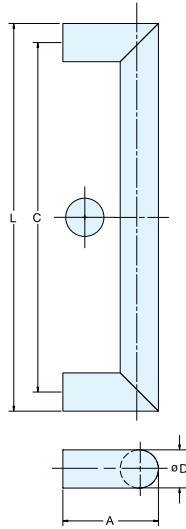

DOOR HANDLE

STAINLESS
304
STEEL

DSI-3310

HANDLES

DOOR HANDLES

- For use with DSI mounting kits (sold separately, See P.10).
- Please specify Interior/Exterior type when ordering:
 - Posts for Exterior handles are threaded to accept screws.
 - Posts for Interior handles have set screws for DSI mounting kits.
- Similar style to DIH series cabinet handles. (P.36)

Material	Finish
304 Stainless Steel	Satin

Item No.		D	L	C	A	Weight		Box (pcs)	Carton (pcs)
Interior	Exterior					Interior	Exterior		
DSI-3310-15-15I	DSI-3310-15-15E	9/16" (15)	6-1/2" (165)	5-15/16" (150)	2-3/16" (55)	0.7 lbs (0.32 kg)	0.7 lbs (0.32 kg)	1	10
DSI-3310-15-20I	DSI-3310-15-20E		8-7/16" (215)	7-7/8" (200)		0.9 lbs (0.39 kg)	0.9 lbs (0.40 kg)		
DSI-3310-15-30I	DSI-3310-15-30E		12-3/8" (315)	11-13/16" (300)		1.1 lbs (0.52 kg)	1.2 lbs (0.54 kg)		
DSI-3310-20-20I	DSI-3310-20-20E	13/16" (20)	8-11/16" (220)	7-7/8" (200)	2-9/16" (65)	0.4 lbs (0.16 kg)	0.4 lbs (0.18 kg)		
DSI-3310-20-25I	DSI-3310-20-25E		10-5/8" (270)	9-13/16" (250)		0.4 lbs (0.18 kg)	0.4 lbs (0.20 kg)		
DSI-3310-20-30I	DSI-3310-20-30E		12-5/8" (320)	11-13/16" (300)		0.4 lbs (0.20 kg)	0.5 lbs (0.23 kg)		
DSI-3310-30-25I	DSI-3310-30-25E	1-3/16" (30)	11" (280)	9-13/16" (250)	3-9/16" (90)	1.1 lbs (0.48 kg)	1.1 lbs (0.48 kg)		
DSI-3310-30-30I	DSI-3310-30-30E		13" (330)	11-13/16" (300)		1.1 lbs (0.52 kg)	1.1 lbs (0.52 kg)		
DSI-3310-30-35I	DSI-3310-30-35E		14-15/16" (380)	13-3/4" (350)		1.3 lbs (0.59 kg)	1.3 lbs (0.57 kg)		
DSI-3310-30-60I	DSI-3310-30-60E		24-13/16" (630)	23-5/8" (600)		2.1 lbs (0.95 kg)	2.1 lbs (0.95 kg)		

Material	Finish
304 Stainless Steel	Satin

Item No.		L	C	A	Weight		Box (pcs)	Carton (pcs)
Interior	Exterior				Interior	Exterior		
DSI-3330-30-30I	DSI-3330-30-30E	13-3/4" (350)	11-13/16" (300)	3-9/16" (90)	3.3 lbs (1.49 kg)	3.5 lbs (1.57 kg)	1	10
DSI-3330-30-50I	DSI-3330-30-50E	21-5/8" (550)	19-11/16" (500)		3.7 lbs (1.70 kg)	3.7 lbs (1.70 kg)		