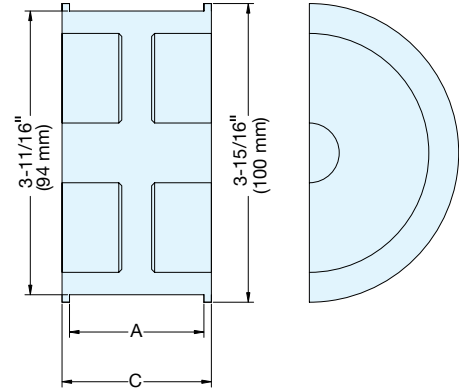

## DSI-3250

Matte Black

Satin

- Contemporary handle design that can be accessed from door front, back, or edge.
- Requires adhesive for installation (Such as 2-part epoxy, not supplied.)

Item No.	C	A	Weight (g)	Box (pcs)	Carton (pcs)
DSI-3250-12-1	11/16" (17 mm)	1/2" (12.7 mm)	280	1	10
DSI-3250-35	1-9/16" (39 mm)	1-3/8" (35 mm)	440		
DSI-3250-35-BL		440			
DSI-3250-45	1-15/16" (49 mm)	1-3/4" (45 mm)	550		
DSI-3250-45-BL	550				
DSI-3250-50	2-1/8" (54 mm)	2" (50 mm)	670		