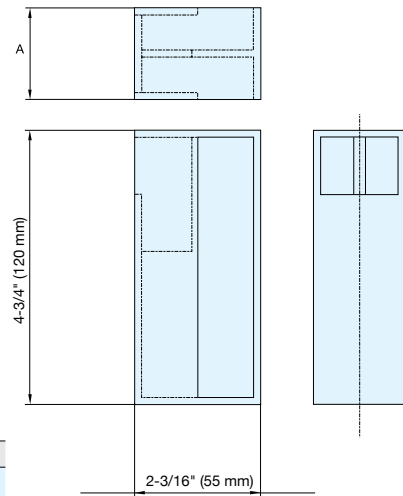

## DSI-4251

Satin

Black

- Contemporary handle design that can be accessed from door front, back, or edge.
- Requires adhesive for installation (such as 2-part epoxy, not supplied.)

Item No.	Finish	A	Weight (g)	Box (pcs)	Carton (pcs)
DSI-4251-35	Satin	1-3/8" (35 mm)	490	1	10
DSI-4251-35-BL	Black	1-3/8" (35 mm)	490		
DSI-4251-38	Satin	1-1/2" (38 mm)	515		
DSI-4251-40	Satin	1-9/16" (40 mm)	530		
DSI-4251-43	Satin	1-11/16" (43 mm)	550		
DSI-4251-45	Satin	1-3/4" (44.5 mm)	570		
DSI-4251-45-BL	Black	1-3/4" (44.5 mm)	570		
DSI-4251-50	Satin	2" (50 mm)	590		