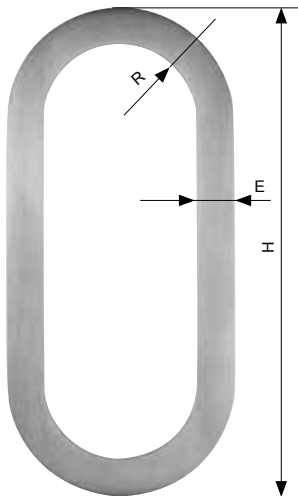

# SLIDING DOOR HANDLE

STAINLESS  
304  
STEEL

DSI-3010

- Surface-mount handle.
- Sold as a set. Each set includes 2 metal handles and 1 edge-mounted recessed pull (for use with wood doors).

Item No.	D	d	Thickness	Weight (g)	Box (sets)	Carton (sets)
DSI-3010-40	1-9/16" (40 mm)	15/16" (24 mm)	1/4" (6 mm)	80	1	10
DSI-3010-70	2-3/4" (70 mm)	1-13/16" (46 mm)		140		
DSI-3010-100	3-15/16" (100 mm)	2-11/16" (68 mm)		200		

Material	Finish
304 Stainless Steel	Satin

# SLIDING DOOR HANDLE

STAINLESS  
304  
STEEL

DSI-3020

- Surface-mount handle.
- Sold as a set. Each set includes 2 metal handles and 1 edge-mounted recessed pull (for use with wood doors).

Item No.	H	E	R	Thickness	Weight (g)	Box (sets)	Carton (sets)
DSI-3020-85	3-3/8" (85 mm)	5/16" (8 mm)	1/2" (12 mm)	1/4" (6 mm)	70	1	10
DSI-3020-150	5-7/8" (150 mm)	1/2" (12 mm)	15/16" (23 mm)		125		
DSI-3020-300	11-13/16" (300 mm)	5/8" (16 mm)	15/16" (24 mm)		250		