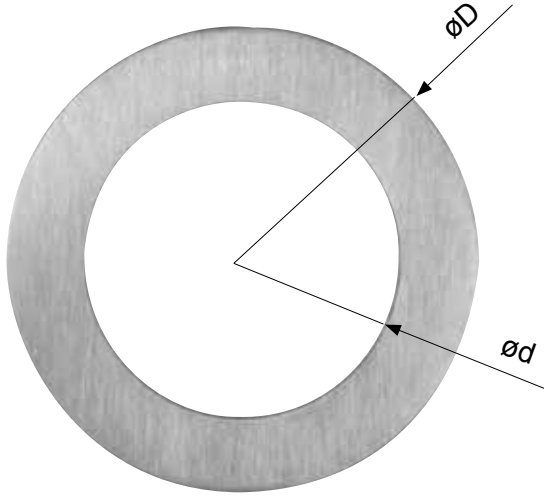

# SLIDING DOOR HANDLE

STAINLESS  
304  
STEEL

DSI-3010

- Surface-mount handle.
- Sold as a set. Each set includes 2 metal handles and 1 edge-mounted recessed pull (for use with wood doors).

Item No.	D	d	Thickness	Weight (g)	Box (sets)	Carton (sets)
DSI-3010-40	1-9/16" (40 mm)	15/16" (24 mm)	1/4" (6 mm)	80	1	10
DSI-3010-70	2-3/4" (70 mm)	1-13/16" (46 mm)		140		
DSI-3010-100	3-15/16" (100 mm)	2-11/16" (68 mm)		200		

# SLIDING DOOR HANDLE

STAINLESS  
304  
STEEL

DSI-3020

- Surface-mount handle.
- Sold as a set. Each set includes 2 metal handles and 1 edge-mounted recessed pull (for use with wood doors).

Item No.	H	E	R	Thickness	Weight (g)	Box (sets)	Carton (sets)
DSI-3020-85	3-3/8" (85 mm)	5/16" (8 mm)	1/2" (12 mm)	1/4" (6 mm)	70	1	10
DSI-3020-150	5-7/8" (150 mm)	1/2" (12 mm)	15/16" (23 mm)		125		
DSI-3020-300	11-13/16" (300 mm)	5/8" (16 mm)	15/16" (24 mm)		250		