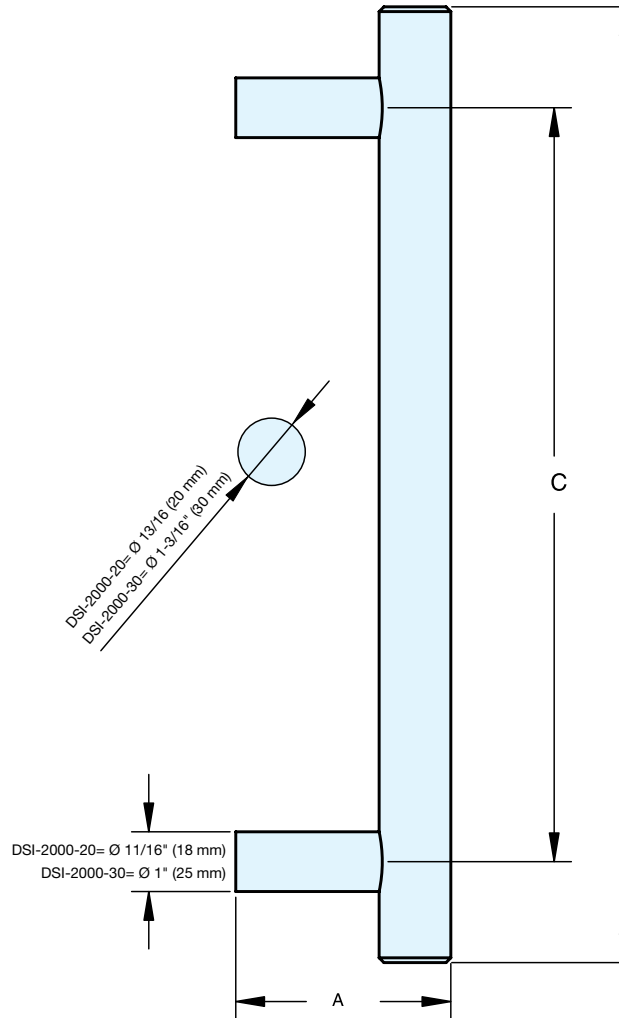

DOOR HANDLE

STAINLESS
304
STEEL

DSI-2000

- For use with DSI mounting kits (sold separately, See P.10).
- Please specify Interior/Exterior type when ordering:
 - Posts for Exterior handles are threaded to accept screws.
 - Posts for Interior handles have set screws for DSI mounting kits.
- Similar style to 26 and 28 series cabinet handles. (P.37)

Material	Finish
304 Stainless Steel	Satin

Item No.		L	C	A	Weight		Box (pcs)	Carton (pcs)
Interior	Exterior				Interior	Exterior		
DSI-2000-20-20I	DSI-2000-20-20E	11-13/16" (300)	7-7/8" (200)	2-9/16" (65)	1.9 lbs (0.89 kg)	1.9 lbs (0.89 kg)	2	10
DSI-2000-20-25I	DSI-2000-20-25E	15-3/4" (400)	9-13/16" (250)		2.4 lbs (1.11 kg)	2.4 lbs (1.11 kg)		
DSI-2000-20-30I	DSI-2000-20-30E	17-3/4" (450)	11-13/16" (300)		2.8 lbs (1.26 kg)	2.8 lbs (1.26 kg)		
DSI-2000-20-50I	DSI-2000-20-50E	27-9/16" (700)	19-11/16" (500)		1.2 lbs (0.54 kg)	1.2 lbs (0.54 kg)		

(Units in mm)

Item No.		L	C	A	Weight		Box (pcs)	Carton (pcs)
Interior	Exterior				Interior	Exterior		
DSI-2000-30-25I	DSI-2000-30-25E	21-5/8" (550)	9-13/16" (250)	3-9/16" (90)	3.0 lbs (1.34 kg)	2.4 lbs (1.11 kg)	2	10
DSI-2000-30-35I	DSI-2000-30-35E	25-9/16" (650)	13-3/4" (350)		2.7 lbs (1.22 kg)	2.2 lbs (1.20 kg)		
DSI-2000-30-45I	DSI-2000-30-45E	29-1/2" (750)	17-3/4" (450)		3.0 lbs (1.34 kg)	2.8 lbs (1.29 kg)		
DSI-2000-30-60I	DSI-2000-30-60E	35-7/16" (900)	23-5/8" (600)		3.0 lbs (1.50 kg)	3.0 lbs (1.50 kg)		

(Units in mm)