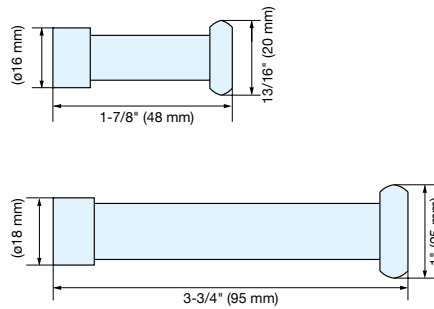

COAT HOOK

DSH-129

• Supplied with screw, and plastic expansion anchor.

Installation

Item No.	Load Capacity	Weight (g)	Box (pcs)	Carton (pcs)	Material	Finish
DSH-129	22 lbs (10 kg)	100	25	250	303/304 Stainless Steel	Satin

COAT HOOK

DSH-P5

• Supplied with screw, and plastic expansion anchor.

Installation

Item No.	Load Capacity	Weight (g)	Box (pcs)	Carton (pcs)	Material	Finish
DSH-P5-20	22 lbs (10 kg)	45	25	250	303/304 Stainless Steel	Satin
DSH-P5-25		113				

HOOK

EW-65E, 80E

Material	Finish
304 Stainless Steel	Mirror

Item No.	A	C ₁	C	D	E	F	C ₂	H	H ₁	Load Capacity (kg)	Weight (g)	Box (pcs)	Carton (pcs)	Screw
EW-65E	2-9/16" (65)	1-7/16" (36)	1/4" (6.5)	1" (25)	3/16" (4)	3/16" (5)	5/16" (7.3)	1-5/16" (33)	13/16" (20)	44 lbs (20)	52	10	100	3.1 × 16
EW-80E	3-1/8" (80)	1-3/4" (44)	5/16" (8.0)	1-1/4" (32)	3/16" (5)	1/4" (6)	3/8" (9.0)	1-5/8" (42)	1" (25)		93			3.8 × 20

(units in mm)