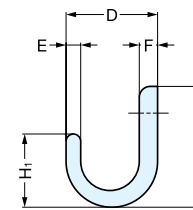

COAT HOOK

DSH-129

• Supplied with screw, and plastic expansion anchor.

Installation

Item No.	Load Capacity	Weight (g)	Box (pcs)	Carton (pcs)	Material	Finish
DSH-129	22 lbs (10 kg)	100	25	250	303/304 Stainless Steel	Satin

COAT HOOK

DSH-P5

• Supplied with screw, and plastic expansion anchor.

Installation

Item No.	Load Capacity	Weight (g)	Box (pcs)	Carton (pcs)	Material	Finish
DSH-P5-20	22 lbs (10 kg)	45	25	250	303/304 Stainless Steel	Satin
DSH-P5-25		113				

HOOK

EW-65E, 80E

Material	Finish
304 Stainless Steel	Mirror

Item No.	A	C ₁	C	D	E	F	C ₂	H	H ₁	Load Capacity (kg)	Weight (g)	Box (pcs)	Carton (pcs)	Screw
EW-65E	2-9/16" (65)	1-7/16" (36)	1/4" (6.5)	1" (25)	3/16" (4)	3/16" (5)	5/16" (7.3)	1-5/16" (33)	13/16" (20)	44 lbs (20)	52	10	100	3.1 × 16
EW-80E	3-1/8" (80)	1-3/4" (44)	5/16" (8.0)	1-1/4" (32)	3/16" (5)	1/4" (6)	3/8" (9.0)	1-5/8" (42)	1" (25)		93			3.8 × 20