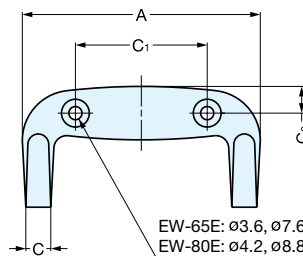

COAT HOOK

DSH-129

• Supplied with screw, and plastic expansion anchor.

Installation

Item No.	Load Capacity	Weight (g)	Box (pcs)	Carton (pcs)	Material	Finish
DSH-129	22 lbs (10 kg)	100	25	250	303/304 Stainless Steel	Satin

COAT HOOK

DSH-P5

• Supplied with screw, and plastic expansion anchor.

Installation

Item No.	Load Capacity	Weight (g)	Box (pcs)	Carton (pcs)	Material	Finish
DSH-P5-20	22 lbs (10 kg)	45	25	250	303/304 Stainless Steel	Satin
DSH-P5-25		113				

HOOK

EW-65E, 80E

Material	Finish
304 Stainless Steel	Mirror

Item No.	A	C ₁	C	D	E	F	C ₂	H	H ₁	Load Capacity (kg)	Weight (g)	Box (pcs)	Carton (pcs)	Screw
EW-65E	2-9/16" (65)	1-7/16" (36)	1/4" (6.5)	1" (25)	3/16" (4)	3/16" (5)	5/16" (7.3)	1-5/16" (33)	13/16" (20)	44 lbs (20)	52	10	100	3.1 × 16
EW-80E	3-1/8" (80)	1-3/4" (44)	5/16" (8.0)	1-1/4" (32)	3/16" (5)	1/4" (6)	3/8" (9.0)	1-5/8" (42)	1" (25)		93			3.8 × 20