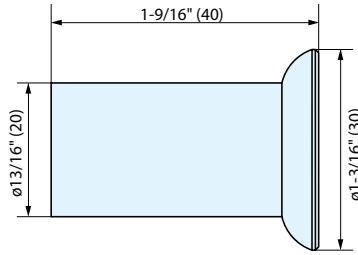

COAT HOOK

DSH-129

• Supplied with screw, and plastic expansion anchor.

Installation

Item No.	Load Capacity	Weight (g)	Box (pcs)	Carton (pcs)	Material	Finish
DSH-129	22 lbs (10 kg)	100	25	250	303/304 Stainless Steel	Satin

COAT HOOK

DSH-P5

• Supplied with screw, and plastic expansion anchor.

Installation

Item No.	Load Capacity	Weight (g)	Box (pcs)	Carton (pcs)	Material	Finish
DSH-P5-20	22 lbs (10 kg)	45	25	250	303/304 Stainless Steel	Satin
DSH-P5-25		113				

HOOK

EW-65E, 80E

Material	Finish
304 Stainless Steel	Mirror

Item No.	A	C ₁	C	D	E	F	C ₂	H	H ₁	Load Capacity (kg)	Weight (g)	Box (pcs)	Carton (pcs)	Screw
EW-65E	2-9/16" (65)	1-7/16" (36)	1/4" (6.5)	1" (25)	3/16" (4)	3/16" (5)	5/16" (7.3)	1-5/16" (33)	13/16" (20)	44 lbs (20)	52	10	100	3.1 × 16
EW-80E	3-1/8" (80)	1-3/4" (44)	5/16" (8.0)	1-1/4" (32)	3/16" (5)	1/4" (6)	3/8" (9.0)	1-5/8" (42)	1" (25)		93			3.8 × 20

(units in mm)