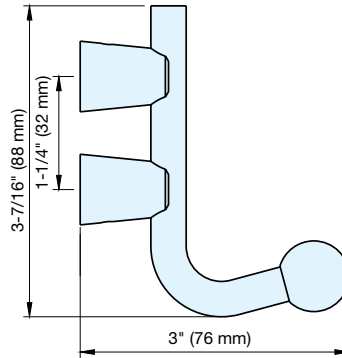

COAT HOOK

STAINLESS 304 STEEL
STAINLESS 303 STEEL
LOAD CAPACITY 10 kg 22 lbs
STEEL

DSH-02

- Supplied with screws, brackets, plastic expansion anchors and allen key.

Installation

Item No.	Load Capacity	Weight (g)	Box (pcs)	Carton (pcs)	Material	Finish
DSH-02	22 lbs (10 kg)	178	10	100	303/304 Stainless Steel	Satin

COAT HOOK

STAINLESS 304 STEEL
STAINLESS 303 STEEL
LOAD CAPACITY 10 kg 22 lbs
STEEL

DSH-03

- Supplied with screws, brackets, plastic expansion anchors and allen key.

Installation

Item No.	Load Capacity	Weight (g)	Box (pcs)	Carton (pcs)	Material	Finish
DSH-03	22 lbs (10 kg)	71	5	50	303/304 Stainless Steel	Satin