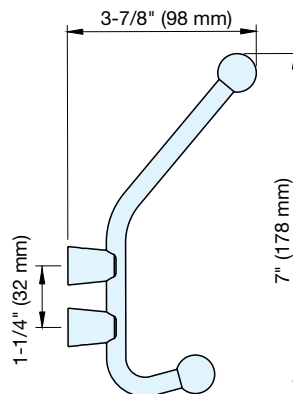

COAT HOOK

STAINLESS 304 STEEL
STAINLESS 303 STEEL
LOAD CAPACITY 10 kg 22 lbs
STEEL

DSH-02

- Supplied with screws, brackets, plastic expansion anchors and allen key.

Installation

Item No.	Load Capacity	Weight (g)	Box (pcs)	Carton (pcs)	Material	Finish
DSH-02	22 lbs (10 kg)	178	10	100	303/304 Stainless Steel	Satin

COAT HOOK

STAINLESS 304 STEEL
STAINLESS 303 STEEL
LOAD CAPACITY 10 kg 22 lbs
STEEL

DSH-03

- Supplied with screws, brackets, plastic expansion anchors and allen key.

Installation

Item No.	Load Capacity	Weight (g)	Box (pcs)	Carton (pcs)	Material	Finish
DSH-03	22 lbs (10 kg)	71	5	50	303/304 Stainless Steel	Satin