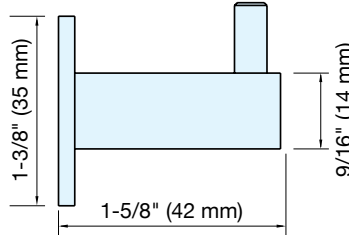

COAT HOOK

STAINLESS 304 STEEL
STAINLESS 303 STEEL
LOAD CAPACITY
10 kg
22 lbs

DSH-01

• Supplied with screw, and plastic expansion anchor.

Installation

Item No.	Finish	Load Capacity	Weight (g)	Box (pcs)	Carton (pcs)
DSH-01	Satin	22 lbs (10 kg)	71	25	250
DSH-01-BL	Black				

Material	Finish
303/304 Stainless Steel	Satin, Black (BL)

COAT HOOK

STAINLESS 304 STEEL
STAINLESS 303 STEEL
LOAD CAPACITY
10 kg
22 lbs

DSH-04

• Supplied with screw, and plastic expansion anchor.

Installation

Item No.	Load Capacity	Weight (g)	Box (pcs)	Carton (pcs)
DSH-04	22 lbs (10 kg)	55	25	250

Material	Finish
303/304 Stainless Steel	Satin

COAT HOOK

STAINLESS 304 STEEL
STAINLESS 303 STEEL
LOAD CAPACITY
10 kg
22 lbs

DSH-05

• Supplied with screws and plastic expansion anchors.

Installation

Item No.	Load Capacity (kg)	Weight (g)	Box (pcs)	Carton (pcs)
DSH-05	22 lbs (9 kg)	280	1	10

Material	Finish
303/304 Stainless Steel	Satin