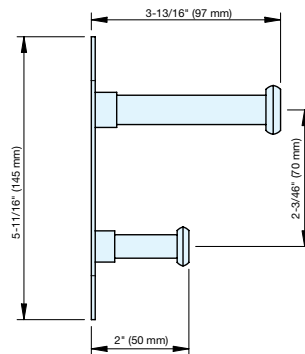

COAT HOOK

STAINLESS 304 STEEL
STAINLESS 303 STEEL
LOAD CAPACITY
10 kg
22 lbs

DSH-01

• Supplied with screw, and plastic expansion anchor.

Installation

Item No.	Finish	Load Capacity	Weight (g)	Box (pcs)	Carton (pcs)
DSH-01	Satin	22 lbs (10 kg)	71	25	250
DSH-01-BL	Black				

Material	Finish
303/304 Stainless Steel	Satin, Black (BL)

COAT HOOK

STAINLESS 304 STEEL
STAINLESS 303 STEEL
LOAD CAPACITY
10 kg
22 lbs

DSH-04

• Supplied with screw, and plastic expansion anchor.

Installation

Item No.	Load Capacity	Weight (g)	Box (pcs)	Carton (pcs)
DSH-04	22 lbs (10 kg)	55	25	250

Material	Finish
303/304 Stainless Steel	Satin

COAT HOOK

STAINLESS 304 STEEL
STAINLESS 303 STEEL
LOAD CAPACITY
10 kg
22 lbs

DSH-05

• Supplied with screws and plastic expansion anchors.

Installation

Item No.	Load Capacity (kg)	Weight (g)	Box (pcs)	Carton (pcs)
DSH-05	22 lbs (9 kg)	280	1	10

Material	Finish
303/304 Stainless Steel	Satin