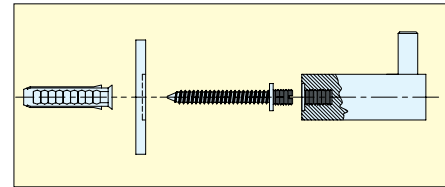

COAT HOOK

STAINLESS 304 STEEL
STAINLESS 303 STEEL
LOAD CAPACITY
10 kg
22 lbs

DSH-01

• Supplied with screw, and plastic expansion anchor.

Installation

Item No.	Finish	Load Capacity	Weight (g)	Box (pcs)	Carton (pcs)
DSH-01	Satin	22 lbs (10 kg)	71	25	250
DSH-01-BL	Black				

Material	Finish
303/304 Stainless Steel	Satin, Black (BL)

COAT HOOK

STAINLESS 304 STEEL
STAINLESS 303 STEEL
LOAD CAPACITY
10 kg
22 lbs

DSH-04

• Supplied with screw, and plastic expansion anchor.

Installation