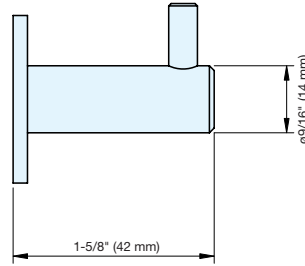

COAT HOOK

STAINLESS 304 STEEL
STAINLESS 303 STEEL
LOAD CAPACITY
10 kg
22 lbs

DSH-01

• Supplied with screw, and plastic expansion anchor.

Installation

Item No.	Finish	Load Capacity	Weight (g)	Box (pcs)	Carton (pcs)
DSH-01	Satin	22 lbs (10 kg)	71	25	250
DSH-01-BL	Black				

Material	Finish
303/304 Stainless Steel	Satin, Black (BL)

COAT HOOK

STAINLESS 304 STEEL
STAINLESS 303 STEEL
LOAD CAPACITY
10 kg
22 lbs

DSH-04

• Supplied with screw, and plastic expansion anchor.

Installation

Item No.	Load Capacity	Weight (g)	Box (pcs)	Carton (pcs)
DSH-04	22 lbs (10 kg)	55	25	250

Material	Finish
303/304 Stainless Steel	Satin

COAT HOOK

STAINLESS 304 STEEL
STAINLESS 303 STEEL
LOAD CAPACITY
10 kg
22 lbs

DSH-05

• Supplied with screws and plastic expansion anchors.

Installation

Item No.	Load Capacity (kg)	Weight (g)	Box (pcs)	Carton (pcs)
DSH-05	22 lbs (9 kg)	280	1	10

Material	Finish
303/304 Stainless Steel	Satin