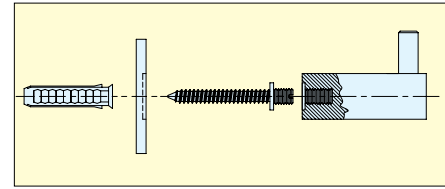

COAT HOOK

STAINLESS 304 STEEL
STAINLESS 303 STEEL
LOAD CAPACITY
10 kg
22 lbs

DSH-01

• Supplied with screw, and plastic expansion anchor.

Installation

Item No.	Finish	Load Capacity	Weight (g)	Box (pcs)	Carton (pcs)
DSH-01	Satin	22 lbs (10 kg)	71	25	250
DSH-01-BL	Black				

Material	Finish
303/304 Stainless Steel	Satin, Black (BL)

COAT HOOK

STAINLESS 304 STEEL
STAINLESS 303 STEEL
LOAD CAPACITY
10 kg
22 lbs

DSH-04

• Supplied with screw, and plastic expansion anchor.

Installation