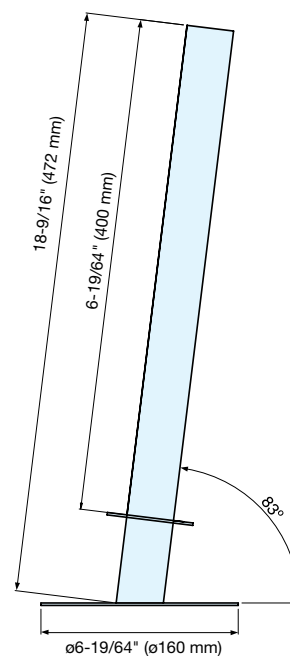

Material	Finish
303/304 Stainless Steel	Satin

TOILET PAPER HOLDER

DSB-07

- Toilet paper stand ideal to keep stock organized.

Item No.	Weight (g)	Box (pcs)	Carton (pcs)
DSB-07	1009	1	10

Material	Finish
304 Stainless Steel	Satin