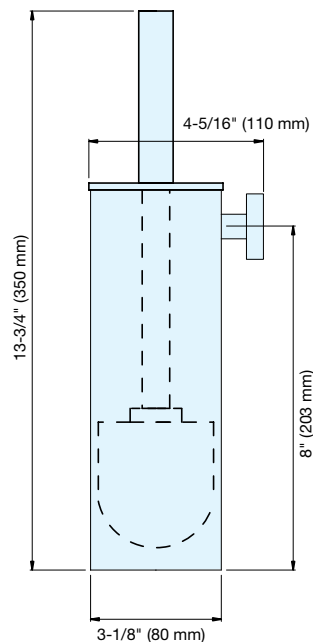

TOILET BRUSH/HOLDER

DSB-09

- Removable plastic basket for easy cleaning.
- Supplied with screws, brackets, plastic expansion anchors and allen key.

Item No.	Weight (g)	Box (pcs)	Carton (pcs)
DSB-09	748	1	10

Material	Finish
303/304 Stainless Steel	Satin

TOILET PAPER HOLDER

DSB-07

- Toilet paper stand ideal to keep stock organized.

Item No.	Weight (g)	Box (pcs)	Carton (pcs)
DSB-07	1009	1	10

Material	Finish
304 Stainless Steel	Satin