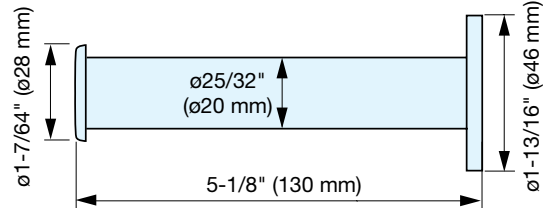

TOILET PAPER HOLDER

DSB-01

- Supplied with screws, brackets, plastic expansion anchors and allen key.

Item No.	Weight (g)	Box (pcs)	Carton (pcs)
DSB-01	456	1	10

Material	Finish
303/304 Stainless Steel	Satin

TOILET PAPER HOLDER

DSB-03

- Toilet paper holder for side-wall mount.
- Supplied with screw and plastic expansion anchor.

Item No.	Weight (g)	Box (pcs)	Carton (pcs)
DSB-03	201	5	50

Material	Finish
303/304 Stainless Steel	Satin