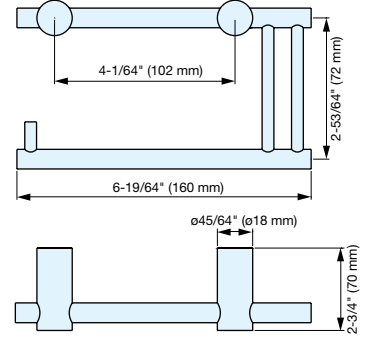

TOILET PAPER HOLDER

DSB-01

- Supplied with screws, brackets, plastic expansion anchors and allen key.

Item No.	Weight (g)	Box (pcs)	Carton (pcs)
DSB-01	456	1	10

Material	Finish
303/304 Stainless Steel	Satin

TOILET PAPER HOLDER

DSB-03

- Toilet paper holder for side-wall mount.
- Supplied with screw and plastic expansion anchor.

Item No.	Weight (g)	Box (pcs)	Carton (pcs)
DSB-03	201	5	50

Material	Finish
303/304 Stainless Steel	Satin

PAPER TOWEL HOLDER

DSB-04

- Paper towel holder, also can be used as towel bar.
- Supplied with screws, brackets, plastic expansion anchors and allen key.

Item No.	Weight (g)	Box (pcs)	Carton (pcs)
DSB-04	669	1	10