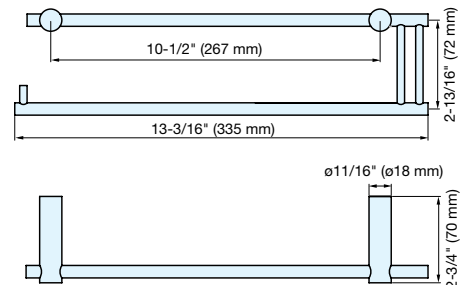

- Paper towel holder, also can be used as towel bar.
- Supplied with screws, brackets, plastic expansion anchors and allen key.