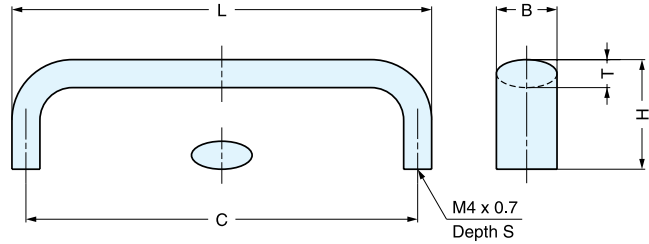

# HANDLE

Material	Finish
303 Stainless Steel	Mirror (M) Satin (S)

Item No.	L	C	H	B	T	S	Weight (g)	Box (pcs)	Carton (pcs)	
DL-70/M	DL-70/S	2-3/4" (70 mm)	2-1/2" (64 mm)	15/16" (23 mm)	1/2" (13 mm)	1/4" (6 mm)	3/8" (10 mm)	44	20	200
DL-90/M	DL-90/S	3-9/16" (90 mm)	3-5/16" (84 mm)	55						
DL-110/M	DL-110/S	4-5/16" (110 mm)	4-1/16" (104 mm)	65						
DL-130/M	DL-130/S	5-1/8" (130 mm)	4-7/8" (124 mm)	75						
DL-150/M	DL-150/S	5-15/16" (150 mm)	5-11/16" (144 mm)	1" (25 mm)			86	15	150	

# HANDLE

Material	Finish
303 Stainless Steel	Mirror (M) Satin (S)

Item No.	L	C	H	B	T	S	Weight (g)	Box (pcs)	Carton (pcs)
DS-30/M	DS-30/S	1-3/16" (30 mm)	1" (25 mm)	15/16" (23 mm)	3/8" (10 mm)	3/16" (5 mm)	15	40	400
DS-50/M	DS-50/S	2" (50 mm)	1-3/4" (45 mm)	7/8" (22 mm)			22		
DS-70/M	DS-70/S	2-3/4" (70 mm)	2-9/16" (65 mm)	7/8" (22.5 mm)			28		
DS-90/M	DS-90/S	3-9/16" (90 mm)	3-3/8" (85 mm)	15/16" (23 mm)			35		

# HANDLE

Material	Finish
303 Stainless Steel	Mirror (M) Satin (S)

Item No.	L	C	H	B	T	S	Weight (g)	Box (pcs)	Carton (pcs)
EC-100/M	EC-100/S	3-15/16" (100 mm)	3-5/8" (92 mm)	1-1/4" (32 mm)	9/16" (14 mm)	5/16" (8 mm)	102	15	150
EC-120/M	EC-120/S	4-3/4" (120 mm)	4-7/16" (112 mm)	1-5/16" (34 mm)			120		
EC-150/M	EC-150/S	5-15/16" (150 mm)	5-9/16" (142 mm)	1-7/16" (36 mm)			148		
EC-180/M	EC-180/S	7-1/16" (180 mm)	6-3/4" (172 mm)	1-7/16" (37 mm)			174		