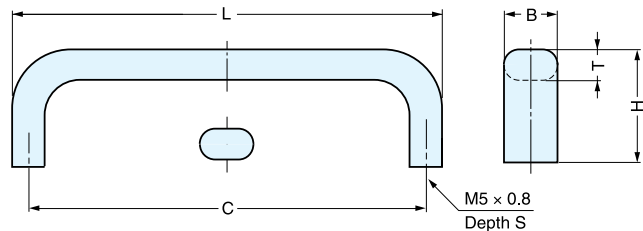

# HANDLE

Material	Finish
303 Stainless Steel	Mirror (M) Satin (S)

Item No.	L	C	H	B	T	S	Weight (g)	Box (pcs)	Carton (pcs)	
DL-70/M	DL-70/S	2-3/4" (70 mm)	2-1/2" (64 mm)	15/16" (23 mm)	1/2" (13 mm)	1/4" (6 mm)	3/8" (10 mm)	44	20	200
DL-90/M	DL-90/S	3-9/16" (90 mm)	3-5/16" (84 mm)	55						
DL-110/M	DL-110/S	4-5/16" (110 mm)	4-1/16" (104 mm)	65						
DL-130/M	DL-130/S	5-1/8" (130 mm)	4-7/8" (124 mm)	75						
DL-150/M	DL-150/S	5-15/16" (150 mm)	5-11/16" (144 mm)	1" (25 mm)			86	15	150	

# HANDLE

Material	Finish
303 Stainless Steel	Mirror (M) Satin (S)

Item No.	L	C	H	B	T	S	Weight (g)	Box (pcs)	Carton (pcs)
DS-30/M	DS-30/S	1-3/16" (30 mm)	1" (25 mm)	15/16" (23 mm)	3/8" (10 mm)	3/16" (5 mm)	15	40	400
DS-50/M	DS-50/S	2" (50 mm)	1-3/4" (45 mm)	7/8" (22 mm)			22		
DS-70/M	DS-70/S	2-3/4" (70 mm)	2-9/16" (65 mm)	7/8" (22.5 mm)			28		
DS-90/M	DS-90/S	3-9/16" (90 mm)	3-3/8" (85 mm)	15/16" (23 mm)			35		

# HANDLE

Material	Finish
303 Stainless Steel	Mirror (M) Satin (S)

Item No.	L	C	H	B	T	S	Weight (g)	Box (pcs)	Carton (pcs)
EC-100/M	EC-100/S	3-15/16" (100 mm)	3-5/8" (92 mm)	1-1/4" (32 mm)	9/16" (14 mm)	5/16" (8 mm)	102	15	150
EC-120/M	EC-120/S	4-3/4" (120 mm)	4-7/16" (112 mm)	1-5/16" (34 mm)			120		
EC-150/M	EC-150/S	5-15/16" (150 mm)	5-9/16" (142 mm)	1-7/16" (36 mm)			148		
EC-180/M	EC-180/S	7-1/16" (180 mm)	6-3/4" (172 mm)	1-7/16" (37 mm)			174		