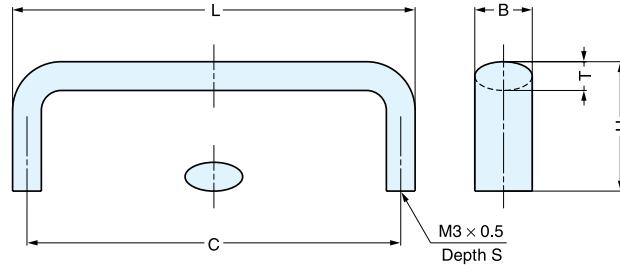

# HANDLE

Material	Finish
303 Stainless Steel	Mirror (M) Satin (S)

Item No.	L	C	H	B	T	S	Weight (g)	Box (pcs)	Carton (pcs)	
DL-70/M	DL-70/S	2-3/4" (70 mm)	2-1/2" (64 mm)	15/16" (23 mm)	1/2" (13 mm)	1/4" (6 mm)	3/8" (10 mm)	44	20	200
DL-90/M	DL-90/S	3-9/16" (90 mm)	3-5/16" (84 mm)	55						
DL-110/M	DL-110/S	4-5/16" (110 mm)	4-1/16" (104 mm)	65						
DL-130/M	DL-130/S	5-1/8" (130 mm)	4-7/8" (124 mm)	75						
DL-150/M	DL-150/S	5-15/16" (150 mm)	5-11/16" (144 mm)	1" (25 mm)			86	15	150	

# HANDLE

Material	Finish
303 Stainless Steel	Mirror (M) Satin (S)

Item No.	L	C	H	B	T	S	Weight (g)	Box (pcs)	Carton (pcs)
DS-30/M	DS-30/S	1-3/16" (30 mm)	1" (25 mm)	15/16" (23 mm)	3/8" (10 mm)	3/16" (5 mm)	15	40	400
DS-50/M	DS-50/S	2" (50 mm)	1-3/4" (45 mm)	7/8" (22 mm)			22		
DS-70/M	DS-70/S	2-3/4" (70 mm)	2-9/16" (65 mm)	7/8" (22.5 mm)			28		
DS-90/M	DS-90/S	3-9/16" (90 mm)	3-3/8" (85 mm)	15/16" (23 mm)			35		

# HANDLE

Material	Finish
303 Stainless Steel	Mirror (M) Satin (S)

Item No.	L	C	H	B	T	S	Weight (g)	Box (pcs)	Carton (pcs)
EC-100/M	EC-100/S	3-15/16" (100 mm)	3-5/8" (92 mm)	1-1/4" (32 mm)	9/16" (14 mm)	5/16" (8 mm)	102	15	150
EC-120/M	EC-120/S	4-3/4" (120 mm)	4-7/16" (112 mm)	1-5/16" (34 mm)			120		
EC-150/M	EC-150/S	5-15/16" (150 mm)	5-9/16" (142 mm)	1-7/16" (36 mm)			148		
EC-180/M	EC-180/S	7-1/16" (180 mm)	6-3/4" (172 mm)	1-7/16" (37 mm)			174		