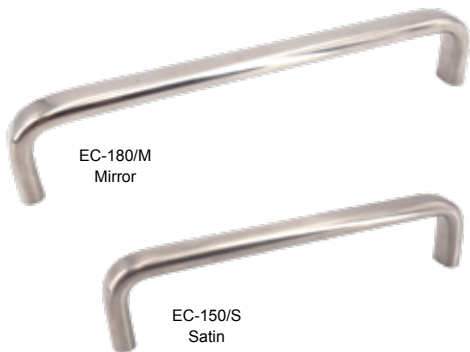

# HANDLE

Material	Finish
303 Stainless Steel	Mirror (M) Satin (S)

Item No.	L	C	H	B	T	S	Weight (g)	Box (pcs)	Carton (pcs)	
DL-70/M	DL-70/S	2-3/4" (70 mm)	2-1/2" (64 mm)	15/16" (23 mm)	1/2" (13 mm)	1/4" (6 mm)	3/8" (10 mm)	44	20	200
DL-90/M	DL-90/S	3-9/16" (90 mm)	3-5/16" (84 mm)	55						
DL-110/M	DL-110/S	4-5/16" (110 mm)	4-1/16" (104 mm)	65						
DL-130/M	DL-130/S	5-1/8" (130 mm)	4-7/8" (124 mm)	75						
DL-150/M	DL-150/S	5-15/16" (150 mm)	5-11/16" (144 mm)	1" (25 mm)			86	15	150	

# HANDLE

Material	Finish
303 Stainless Steel	Mirror (M) Satin (S)

Item No.	L	C	H	B	T	S	Weight (g)	Box (pcs)	Carton (pcs)
DS-30/M	DS-30/S	1-3/16" (30 mm)	1" (25 mm)	15/16" (23 mm)	3/8" (10 mm)	3/16" (5 mm)	15	40	400
DS-50/M	DS-50/S	2" (50 mm)	1-3/4" (45 mm)	7/8" (22 mm)			22		
DS-70/M	DS-70/S	2-3/4" (70 mm)	2-9/16" (65 mm)	7/8" (22.5 mm)			28		
DS-90/M	DS-90/S	3-9/16" (90 mm)	3-3/8" (85 mm)	15/16" (23 mm)			35		

# HANDLE

Material	Finish
303 Stainless Steel	Mirror (M) Satin (S)

Item No.	L	C	H	B	T	S	Weight (g)	Box (pcs)	Carton (pcs)
EC-100/M	EC-100/S	3-15/16" (100 mm)	3-5/8" (92 mm)	1-1/4" (32 mm)	9/16" (14 mm)	5/16" (8 mm)	102	15	150
EC-120/M	EC-120/S	4-3/4" (120 mm)	4-7/16" (112 mm)	1-5/16" (34 mm)			120		
EC-150/M	EC-150/S	5-15/16" (150 mm)	5-9/16" (142 mm)	1-7/16" (36 mm)			148		
EC-180/M	EC-180/S	7-1/16" (180 mm)	6-3/4" (172 mm)	1-7/16" (37 mm)			174		