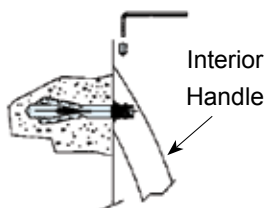

Single handle installation for concrete walls

Item No.	For use with
DKIT-5/15	DSI-3310-15/DSI-4400-15
DKIT-5/20	DSI-2000-20/DSI-3310-20/DSI-4400-20
DKIT-5/30	DSI-1630-30/DSI-2000-30/DSI-3310-30/DSI-3330-30/DSI-4400-30