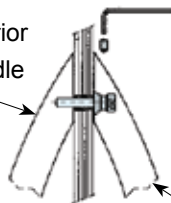

Back-to-back handle installation kit for wood/glass/metal doors

Exterior
Handle

Max. Door Thickness:

DSI-1630-30: 3-1/2" (90 mm)	DSI-3310-30: 4" (100 mm)
DSI-2000-20: 4" (100 mm)	DSI-3330-30: 4" (100 mm)
DSI-2000-30: 1-3/4" (45 mm)	DSI-4400-15: 4" (100 mm)
DSI-3310-15: 4" (100 mm)	DSI-4400-20: 4" (100 mm)
DSI-3310-20: 4" (100 mm)	DSI-4400-30: 4" (100 mm)

Interior
Handle

Item No.	For use with
DKIT-4/15-1	DSI-3310-15
DKIT-4/15-2	DSI-4400-15
DKIT-4/20-1	DSI-2000-20/DSI-3310-20
DKIT-4/20-2	DSI-4400-20
DKIT-4/30-1	DSI-1630-30/DSI-2000-30/DSI-3310-30/DSI-3330-30
DKIT-4/30-2	DSI-4400-30