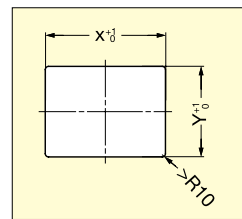

Material	Finish
304 Stainless Steel	Satin

MULTI-PURPOSE LID (W/HANDLE)

AZ-HD230/HL, 310/HL

- Easy to open with the handle.
- No need to put hands inside enclosure.
- 304 Stainless Steel lid, frame, and handle.

Cut Out Dimensions

Material	Finish
304 Stainless Steel	Satin

Item No.	A	B	W	H	E	F	G	P ₁	P ₂	X	Y	Weight (g)	Box (pcs)	Carton (pcs)
AZ-HD230/HL	9-3/16" (234 mm)	6-5/16" (160 mm)	12-1/8" (308 mm)	9-3/16" (234 mm)	11-5/16" (288 mm)	8-7/16" (214 mm)	4-3/4" (120 mm)	2-3/8" (60 mm)	3-9/16" (90 mm)	11-3/8" (289 mm)	8-7/16" (215 mm)	1800	1	10
AZ-HD310/HL	12-3/16" (310 mm)	8-11/16" (220 mm)	15-1/8" (384 mm)	11-9/16" (294 mm)	14-5/16" (364 mm)	10-13/16" (274 mm)	6-5/16" (160 mm)	4-7/16" (112 mm)	5-9/16" (142 mm)	14-3/8" (365 mm)	10-13/16" (275 mm)	2200		