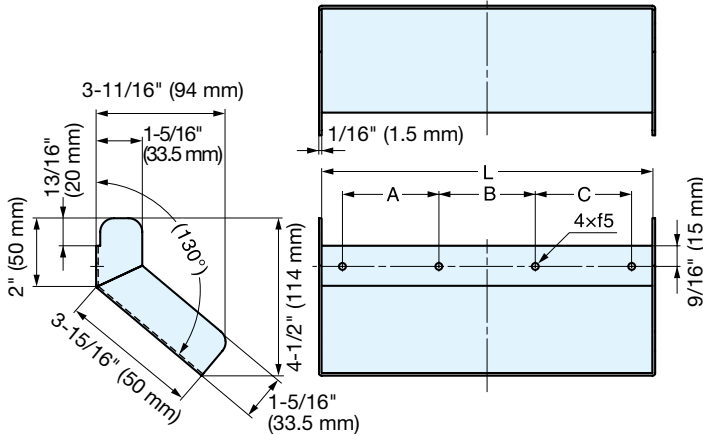

GUIDE FOR MULTI-PURPOSE LID

AZ-SLP

- Guide for garbage into waste basket.
- Use with AZ-GD, AZ-GD231-HL, AZ-GD232-HL and AZ-HD.

Application Example

Installation

Item No.	A	B	C	L	Weight (g)	Box (pcs)	Carton (pcs)
AZ-SLP230	2-3/4" (70 mm)	2-3/4" (70 mm)	2-3/4" (70 mm)	9-1/2" (241 mm)	450	20	-
AZ-SLP310	3-1/8" (80 mm)	3-1/8" (80 mm)	3-1/8" (80 mm)	12-1/2" (317 mm)	570		

Material	Finish
304 Stainless Steel	Satin

MULTI-PURPOSE LID (W/HANDLE)

AZ-HD230/HL, 310/HL

- Easy to open with the handle.
- No need to put hands inside enclosure.
- 304 Stainless Steel lid, frame, and handle.

Cut Out Dimensions

Material	Finish
304 Stainless Steel	Satin

Item No.	A	B	W	H	E	F	G	P ₁	P ₂	X	Y	Weight (g)	Box (pcs)	Carton (pcs)
AZ-HD230/HL	9-3/16" (234 mm)	6-5/16" (160 mm)	12-1/8" (308 mm)	9-3/16" (234 mm)	11-5/16" (288 mm)	8-7/16" (214 mm)	4-3/4" (120 mm)	2-3/8" (60 mm)	3-9/16" (90 mm)	11-3/8" (289 mm)	8-7/16" (215 mm)	1800	1	10
AZ-HD310/HL	12-3/16" (310 mm)	8-11/16" (220 mm)	15-1/8" (384 mm)	11-9/16" (294 mm)	14-5/16" (364 mm)	10-13/16" (274 mm)	6-5/16" (160 mm)	4-7/16" (112 mm)	5-9/16" (142 mm)	14-3/8" (365 mm)	10-13/16" (275 mm)	2200		