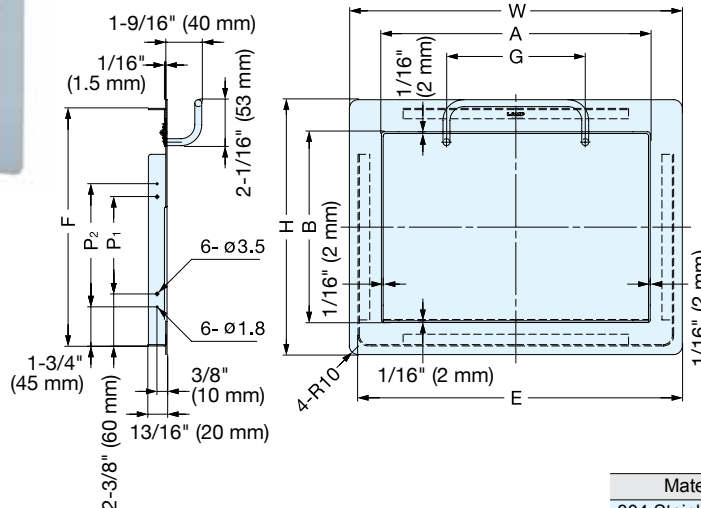

GUIDE FOR MULTI-PURPOSE LID

AZ-SLP

- Guide for garbage into waste basket.
- Use with AZ-GD, AZ-GD231-HL, AZ-GD232-HL and AZ-HD.

Application Example

Installation

Item No.	A	B	C	L	Weight (g)	Box (pcs)	Carton (pcs)
AZ-SLP230	2-3/4" (70 mm)	2-3/4" (70 mm)	2-3/4" (70 mm)	9-1/2" (241 mm)	450	20	-
AZ-SLP310	3-1/8" (80 mm)	3-1/8" (80 mm)	3-1/8" (80 mm)	12-1/2" (317 mm)	570		

Material	Finish
304 Stainless Steel	Satin

MULTI-PURPOSE LID (W/HANDLE)

AZ-HD230/HL, 310/HL

- Easy to open with the handle.
- No need to put hands inside enclosure.
- 304 Stainless Steel lid, frame, and handle.

Cut Out Dimensions

Material	Finish
304 Stainless Steel	Satin

Item No.	A	B	W	H	E	F	G	P ₁	P ₂	X	Y	Weight (g)	Box (pcs)	Carton (pcs)
AZ-HD230/HL	9-3/16" (234 mm)	6-5/16" (160 mm)	12-1/8" (308 mm)	9-3/16" (234 mm)	11-5/16" (288 mm)	8-7/16" (214 mm)	4-3/4" (120 mm)	2-3/8" (60 mm)	3-9/16" (90 mm)	11-3/8" (289 mm)	8-7/16" (215 mm)	1800	1	10
AZ-HD310/HL	12-3/16" (310 mm)	8-11/16" (220 mm)	15-1/8" (384 mm)	11-9/16" (294 mm)	14-5/16" (364 mm)	10-13/16" (274 mm)	6-5/16" (160 mm)	4-7/16" (112 mm)	5-9/16" (142 mm)	14-3/8" (365 mm)	10-13/16" (275 mm)	2200		