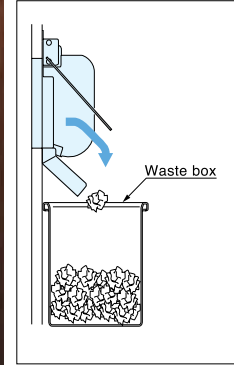

GUIDE FOR MULTI-PURPOSE LID

AZ-SLP

- Guide for garbage into waste basket.
- Use with AZ-GD, AZ-GD231-HL, AZ-GD232-HL and AZ-HD.

Application Example

Installation

Item No.	A	B	C	L	Weight (g)	Box (pcs)	Carton (pcs)
AZ-SLP230	2-3/4" (70 mm)	2-3/4" (70 mm)	2-3/4" (70 mm)	9-1/2" (241 mm)	450	20	-
AZ-SLP310	3-1/8" (80 mm)	3-1/8" (80 mm)	3-1/8" (80 mm)	12-1/2" (317 mm)	570		

Material	Finish
304 Stainless Steel	Satin

MULTI-PURPOSE LID (W/HANDLE)

AZ-HD230/HL, 310/HL

- Easy to open with the handle.
- No need to put hands inside enclosure.
- 304 Stainless Steel lid, frame, and handle.

Cut Out Dimensions

Material	Finish
304 Stainless Steel	Satin

Item No.	A	B	W	H	E	F	G	P ₁	P ₂	X	Y	Weight (g)	Box (pcs)	Carton (pcs)
AZ-HD230/HL	9-3/16" (234 mm)	6-5/16" (160 mm)	12-1/8" (308 mm)	9-3/16" (234 mm)	11-5/16" (288 mm)	8-7/16" (214 mm)	4-3/4" (120 mm)	2-3/8" (60 mm)	3-9/16" (90 mm)	11-3/8" (289 mm)	8-7/16" (215 mm)	1800	1	10
AZ-HD310/HL	12-3/16" (310 mm)	8-11/16" (220 mm)	15-1/8" (384 mm)	11-9/16" (294 mm)	14-5/16" (364 mm)	10-13/16" (274 mm)	6-5/16" (160 mm)	4-7/16" (112 mm)	5-9/16" (142 mm)	14-3/8" (365 mm)	10-13/16" (275 mm)	2200		