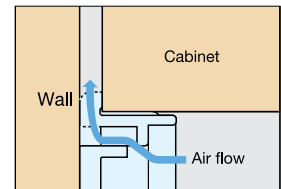

APB-4090

APB-4045, APB-5056

APB-4090

Allows air flow even if the surface of the ventilator is directly on the wall.

Material	Finish
ABS	White (WHT)

Item No.	D	D ₁	D ₂	D ₃	H	H ₁	H ₂	h	Bore Dimension	Weight (g)	Box (pcs)	Carton (pcs)
APB-4045	1-3/4" (45 mm)	1-9/16" (39.8 mm)	1-7/16" (36.6 mm)	1-7/16" (36.6 mm)	(10)	1/8"	(7)	(1.5)	40	7	150	900
APB-5056	2-3/16" (56 mm)	1-15/16" (49.8 mm)	1-13/16" (46 mm)	1-13/16" (46 mm)	(12)	(3 mm)	(9)	(1.5)	50	11	100	600
APB-4090	-	-	-	-	(10)	-	(7)	-	40 x 85	16	80	480