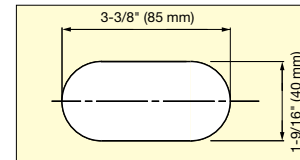

Material	Finish
ABS	White (WHT), Brown (BRN)

Item No.	D	D ₁	D ₂	D ₃	D ₄	H	H ₁	H ₂	h	Bore Dimension	Weight (g)	Box (pcs)	Carton (pcs)
APM-4045	1-3/4" (45 mm)	1-9/16" (39.8 mm)	1" (24.6 mm)	1-7/16" (36.2 mm)	1-1/8" (28.2 mm)	7/16" (10.3 mm)	1/8" (3.3 mm)	1/4" (7 mm)	1/16" (1.6 mm)	40	5	150	900
APM-5056	2-3/16" (56 mm)	1-15/16" (49.8 mm)	1-1/4" (32 mm)	1-13/16" (46 mm)	1-7/16" (36 mm)	1/2" (12.8 mm)	1/8" (3.8 mm)	3/8" (9 mm)	1/16" (1.8 mm)	50	9	100	600

APB-4090

APB-4045, APB-5056

APB-4090

Allows air flow even if the surface of the ventilator is directly on the wall.

Material	Finish
ABS	White (WHT)

Item No.	D	D ₁	D ₂	D ₃	H	H ₁	H ₂	h	Bore Dimension	Weight (g)	Box (pcs)	Carton (pcs)
APB-4045	1-3/4" (45 mm)	1-9/16" (39.8 mm)	1-7/16" (36.6 mm)	1-7/16" (36.6 mm)	(10)	1/8"	(7)	(1.5)	40	7	150	900
APB-5056	2-3/16" (56 mm)	1-15/16" (49.8 mm)	1-13/16" (46 mm)	1-13/16" (46 mm)	(12)	(3 mm)	(9)	(1.5)	50	11	100	600
APB-4090	-	-	-	-	(10)	-	(7)	-	40 x 85	16	80	480