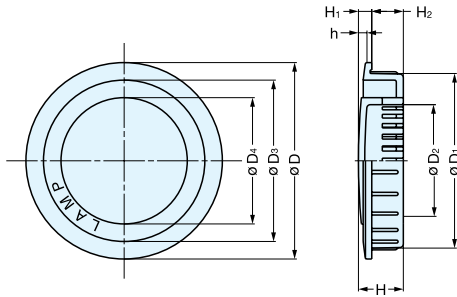

VENTILATOR

APM

APM-5056/BRN

APM-5056/WHT

• Slits for ventilation cannot be seen from outside.

Bore Dimensions

APM-4045

Allows air flow even if the surface of the ventilator is directly on the wall.

Material	Finish
ABS	White (WHT), Brown (BRN)

Item No.	D	D ₁	D ₂	D ₃	D ₄	H	H ₁	H ₂	h	Bore Dimension	Weight (g)	Box (pcs)	Carton (pcs)
APM-4045	1-3/4" (45 mm)	1-9/16" (39.8 mm)	1" (24.6 mm)	1-7/16" (36.2 mm)	1-1/8" (28.2 mm)	7/16" (10.3 mm)	1/8" (3.3 mm)	1/4" (7 mm)	1/16" (1.6 mm)	40	5	150	900
APM-5056	2-3/16" (56 mm)	1-15/16" (49.8 mm)	1-1/4" (32 mm)	1-13/16" (46 mm)	1-7/16" (36 mm)	1/2" (12.8 mm)	1/8" (3.8 mm)	3/8" (9 mm)	1/16" (1.8 mm)	50	9	100	600

APB-4090

APB-4045, APB-5056

APB-4090

Allows air flow even if the surface of the ventilator is directly on the wall.

Material	Finish
ABS	White (WHT)

Item No.	D	D ₁	D ₂	D ₃	H	H ₁	H ₂	h	Bore Dimension	Weight (g)	Box (pcs)	Carton (pcs)
APB-4045	1-3/4" (45 mm)	1-9/16" (39.8 mm)	1-7/16" (36.6 mm)	1-7/16" (36.6 mm)	(10)	1/8"	(7)	(1.5)	40	7	150	900
APB-5056	2-3/16" (56 mm)	1-15/16" (49.8 mm)	1-13/16" (46 mm)	1-13/16" (46 mm)	(12)	(3 mm)	(9)	(1.5)	50	11	100	600
APB-4090	-	-	-	-	(10)	-	(7)	-	40 x 85	16	80	480