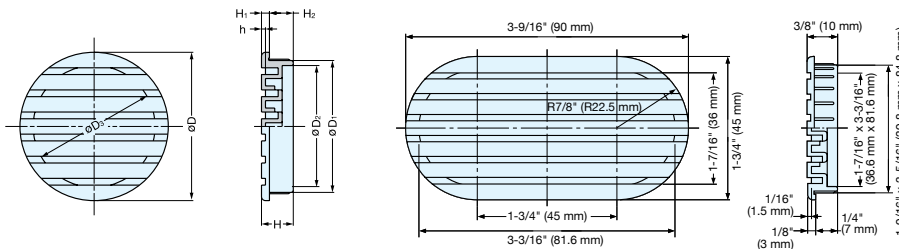

Material	Finish
ABS	White (WHT), Brown (BRN)

Item No.	D	D ₁	D ₂	D ₃	D ₄	H	H ₁	H ₂	h	Bore Dimension	Weight (g)	Box (pcs)	Carton (pcs)
APM-4045	1-3/4" (45 mm)	1-9/16" (39.8 mm)	1" (24.6 mm)	1-7/16" (36.2 mm)	1-1/8" (28.2 mm)	7/16" (10.3 mm)	1/8" (3.3 mm)	1/4" (7 mm)	1/16" (1.6 mm)	40	5	150	900
APM-5056	2-3/16" (56 mm)	1-15/16" (49.8 mm)	1-1/4" (32 mm)	1-13/16" (46 mm)	1-7/16" (36 mm)	1/2" (12.8 mm)	1/8" (3.8 mm)	3/8" (9 mm)	1/16" (1.8 mm)	50	9	100	600

APB-4090

APB-4045, APB-5056

APB-4090

Allows air flow even if the surface of the ventilator is directly on the wall.

Material	Finish
ABS	White (WHT)

Item No.	D	D ₁	D ₂	D ₃	H	H ₁	H ₂	h	Bore Dimension	Weight (g)	Box (pcs)	Carton (pcs)
APB-4045	1-3/4" (45 mm)	1-9/16" (39.8 mm)	1-7/16" (36.6 mm)	1-7/16" (36.6 mm)	(10)	1/8"	(7)	(1.5)	40	7	150	900
APB-5056	2-3/16" (56 mm)	1-15/16" (49.8 mm)	1-13/16" (46 mm)	1-13/16" (46 mm)	(12)	(3 mm)	(9)	(1.5)	50	11	100	600
APB-4090	-	-	-	-	(10)	-	(7)	-	40 x 85	16	80	480