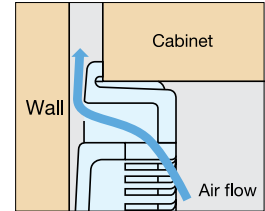

VENTILATOR

APM

APM-5056/BRN

APM-5056/WHT

• Slits for ventilation cannot be seen from outside.

Bore Dimensions

APM-4045

Allows air flow even if the surface of the ventilator is directly on the wall.

Material	Finish
ABS	White (WHT), Brown (BRN)

Item No.	D	D ₁	D ₂	D ₃	D ₄	H	H ₁	H ₂	h	Bore Dimension	Weight (g)	Box (pcs)	Carton (pcs)
APM-4045	1-3/4" (45 mm)	1-9/16" (39.8 mm)	1" (24.6 mm)	1-7/16" (36.2 mm)	1-1/8" (28.2 mm)	7/16" (10.3 mm)	1/8" (3.3 mm)	1/4" (7 mm)	1/16" (1.6 mm)	40	5	150	900
APM-5056	2-3/16" (56 mm)	1-15/16" (49.8 mm)	1-1/4" (32 mm)	1-13/16" (46 mm)	1-7/16" (36 mm)	1/2" (12.8 mm)	1/8" (3.8 mm)	3/8" (9 mm)	1/16" (1.8 mm)	50	9	100	600