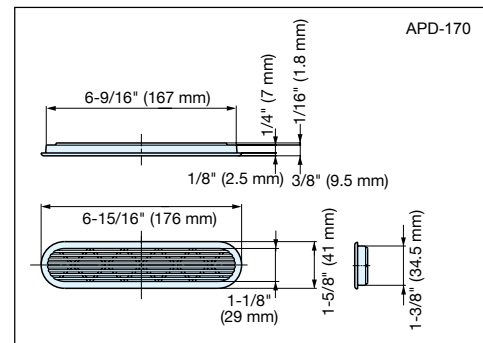

Material	Finish
ABS	Black (BLK), Brown (BRN), Ivory (IVY), Chrome (CR)-APK-250 type only

Please specify the finish when ordering.

VENTILATOR

APD, APDL

• ABS ventilator.

APDL-260 Cut Out Dimensions

APD-170 Cut Out Dimensions

APD-170

APDL-260

Item No.	Weight (g)	Box (pcs)	Carton (pcs)
APD-170	22	40	320
APDL-260	60	10	80

Material	Finish
ABS	Black (BLK), Brown (BRN), Ivory (IVY), Chrome (CR)-APD-170 type only

Please specify the finish when ordering.