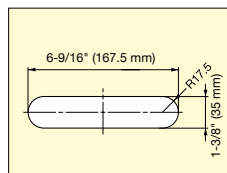

VENTILATOR

APK, APKL

• ABS ventilator.

APK-250 Cut Out Dimensions

APKL-310 Cut Out Dimensions

APK-250

APKL-310

Item No.	Weight (g)	Box (pcs)	Carton (pcs)
APK-250	57	20	160
APKL-310	100	10	80

Material	Finish
ABS	Black (BLK), Brown (BRN), Ivory (IVY), Chrome (CR)-APK-250 type only

Please specify the finish when ordering.

VENTILATOR

APD, APDL

• ABS ventilator.

APDL-260 Cut Out Dimensions

APD-170 Cut Out Dimensions

APD-170

APDL-260

Item No.	Weight (g)	Box (pcs)	Carton (pcs)
APD-170	22	40	320
APDL-260	60	10	80

Material	Finish
ABS	Black (BLK), Brown (BRN), Ivory (IVY), Chrome (CR)-APD-170 type only

Please specify the finish when ordering.