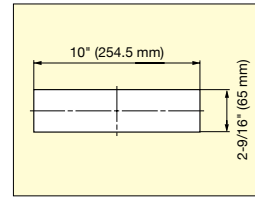

VENTILATOR

APK, APKL

• ABS ventilator.

APK-250 Cut Out Dimensions

APKL-310 Cut Out Dimensions

APK-250

APKL-310

Item No.	Weight (g)	Box (pcs)	Carton (pcs)
APK-250	57	20	160
APKL-310	100	10	80

APD-170

APDL-260

Item No.	Weight (g)	Box (pcs)	Carton (pcs)
APD-170	22	40	320
APDL-260	60	10	80

Material	Finish
ABS	Black (BLK), Brown (BRN), Ivory (IVY), Chrome (CR)-APD-170 type only

Please specify the finish when ordering.