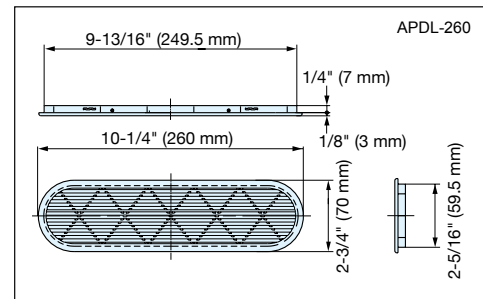

Material	Finish
ABS	Black (BLK), Brown (BRN), Ivory (IVY), Chrome (CR)-APK-250 type only

Please specify the finish when ordering.

VENTILATOR

APD, APDL

• ABS ventilator.

APDL-260 Cut Out Dimensions

APD-170 Cut Out Dimensions

APD-170

APDL-260

Item No.	Weight (g)	Box (pcs)	Carton (pcs)
APD-170	22	40	320
APDL-260	60	10	80

Material	Finish
ABS	Black (BLK), Brown (BRN), Ivory (IVY), Chrome (CR)-APD-170 type only

Please specify the finish when ordering.