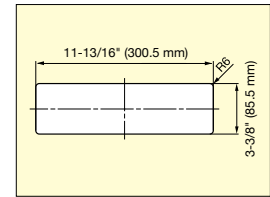

VENTILATOR

APK, APKL

• ABS ventilator.

APK-250 Cut Out Dimensions

APKL-310 Cut Out Dimensions

APK-250

APKL-310

Item No.	Weight (g)	Box (pcs)	Carton (pcs)
APK-250	57	20	160
APKL-310	100	10	80

APD-170

APDL-260

Item No.	Weight (g)	Box (pcs)	Carton (pcs)
APD-170	22	40	320
APDL-260	60	10	80

Material	Finish
ABS	Black (BLK), Brown (BRN), Ivory (IVY), Chrome (CR)-APD-170 type only

Please specify the finish when ordering.