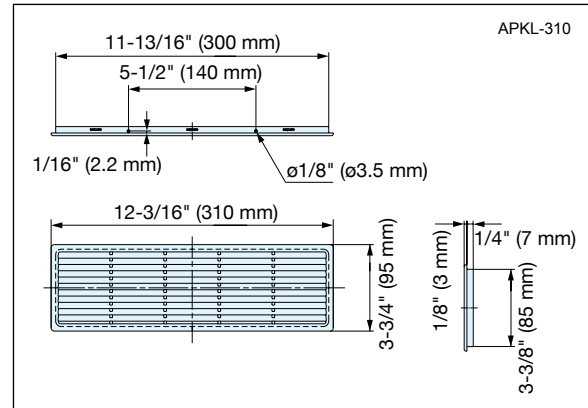

VENTILATOR

APK, APKL

• ABS ventilator.

APK-250 Cut Out Dimensions

APKL-310 Cut Out Dimensions

APK-250

APKL-310

Item No.	Weight (g)	Box (pcs)	Carton (pcs)
APK-250	57	20	160
APKL-310	100	10	80

Material	Finish
ABS	Black (BLK), Brown (BRN), Ivory (IVY), Chrome (CR)-APK-250 type only

Please specify the finish when ordering.

VENTILATOR

APD, APDL

• ABS ventilator.

APDL-260 Cut Out Dimensions

APD-170 Cut Out Dimensions

APD-170

APDL-260

Item No.	Weight (g)	Box (pcs)	Carton (pcs)
APD-170	22	40	320
APDL-260	60	10	80

Material	Finish
ABS	Black (BLK), Brown (BRN), Ivory (IVY), Chrome (CR)-APD-170 type only

Please specify the finish when ordering.