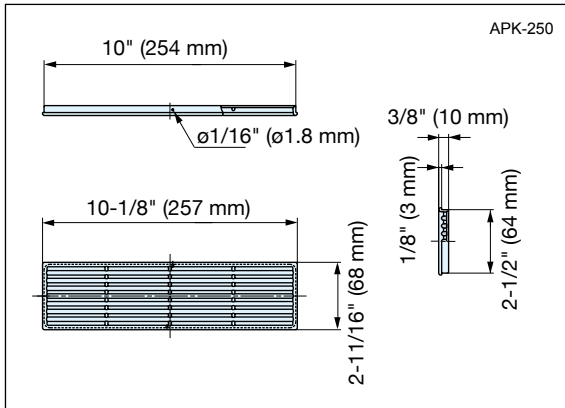

VENTILATOR

APK, APKL

• ABS ventilator.

APK-250 Cut Out Dimensions

APKL-310 Cut Out Dimensions

APK-250

APKL-310

Item No.	Weight (g)	Box (pcs)	Carton (pcs)
APK-250	57	20	160
APKL-310	100	10	80

Material	Finish
ABS	Black (BLK), Brown (BRN), Ivory (IVY), Chrome (CR)-APK-250 type only

Please specify the finish when ordering.

VENTILATOR

APD, APDL

• ABS ventilator.

APDL-260 Cut Out Dimensions

APD-170 Cut Out Dimensions

APD-170

APDL-260

Item No.	Weight (g)	Box (pcs)	Carton (pcs)
APD-170	22	40	320
APDL-260	60	10	80

Material	Finish
ABS	Black (BLK), Brown (BRN), Ivory (IVY), Chrome (CR)-APD-170 type only

Please specify the finish when ordering.