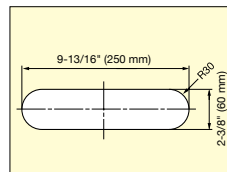

Material	Finish
ABS	Black (BLK), Brown (BRN), Ivory (IVY), Chrome (CR)-APK-250 type only

Please specify the finish when ordering.

VENTILATOR

APD, APDL

• ABS ventilator.

APDL-260 Cut Out Dimensions

APD-170 Cut Out Dimensions

APD-170

APDL-260

Item No.	Weight (g)	Box (pcs)	Carton (pcs)
APD-170	22	40	320
APDL-260	60	10	80

Material	Finish
ABS	Black (BLK), Brown (BRN), Ivory (IVY), Chrome (CR)-APD-170 type only

Please specify the finish when ordering.