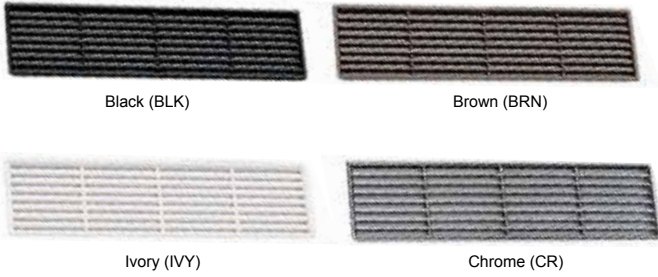

VENTILATOR

APK, APKL

• ABS ventilator.

APK-250 Cut Out Dimensions

APKL-310 Cut Out Dimensions

APK-250

APKL-310

Item No.	Weight (g)	Box (pcs)	Carton (pcs)
APK-250	57	20	160
APKL-310	100	10	80

Material	Finish
ABS	Black (BLK), Brown (BRN), Ivory (IVY), Chrome (CR)-APK-250 type only

Please specify the finish when ordering.

VENTILATOR

APD, APDL

• ABS ventilator.

APDL-260 Cut Out Dimensions

APD-170 Cut Out Dimensions

APD-170

APDL-260

Item No.	Weight (g)	Box (pcs)	Carton (pcs)
APD-170	22	40	320
APDL-260	60	10	80

Material	Finish
ABS	Black (BLK), Brown (BRN), Ivory (IVY), Chrome (CR)-APD-170 type only

Please specify the finish when ordering.