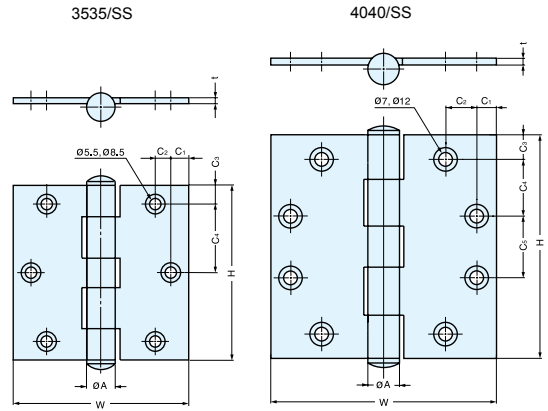

BUTT HINGE

3535/SS, 4040/SS

HINGES

BUTT HINGES

• Door weight:
 3535/SS Max. 55 lbs/pair (25 kg/pair)
 4040/SS Max. 88 lbs/pair (40 kg/pair)

Material	Finish
304 Stainless Steel	Satin

Item No.	H	W	C ₁	C ₂	C ₃	C ₄	C ₅	A	t	Weight (g)	Box (pcs)	Carton (pcs)
3535/SS	3-1/2" (89.0)	3-1/2" (89.0)	3/8" (9.1)	5/16" (8.0)	3/8" (9.1)	1-3/8" (35.4)	-	9/16" (14.0)	1/8" (3.0)	145	2	50
4040/SS	4" (101.6)	4" (101.6)	3/8" (9.5)	3/8" (9.5)	1/2" (13.0)	1" (25.5)	1" (24.6)	9/16" (14.8)	1/8" (3.4)	195		50