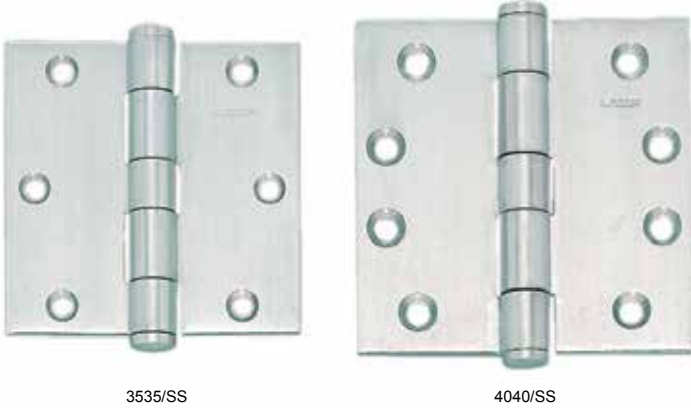

BUTT HINGE

3535/SS, 4040/SS

HINGES

BUTT HINGES

• Door weight:
 3535/SS Max. 55 lbs/pair (25 kg/pair)
 4040/SS Max. 88 lbs/pair (40 kg/pair)

Material	Finish
304 Stainless Steel	Satin

Item No.	H	W	C ₁	C ₂	C ₃	C ₄	C ₅	A	t	Weight (g)	Box (pcs)	Carton (pcs)
3535/SS	3-1/2" (89.0)	3-1/2" (89.0)	3/8" (9.1)	5/16" (8.0)	3/8" (9.1)	1-3/8" (35.4)	-	9/16" (14.0)	1/8" (3.0)	145	2	50
4040/SS	4" (101.6)	4" (101.6)	3/8" (9.5)	3/8" (9.5)	1/2" (13.0)	1" (25.5)	1" (24.6)	9/16" (14.8)	1/8" (3.4)	195		50