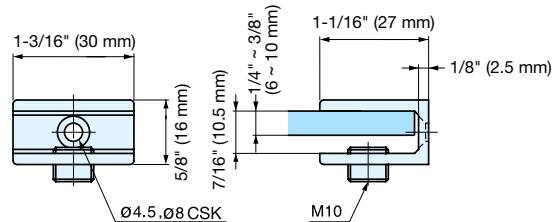

GLASS SHELF SUPPORT

2884

- Load capacity (center of glass) 11 lbs (5 kg)/pair with shelf support distance max. 11-13/16" (300 mm), glass depth max. 11-13/16" (300 mm).
- Tempered Glass Recommended.

Item No.	Glass Thickness (mm)	Weight (g)	Box (pcs)	Carton (pcs)
2884ZN5	1/4" ~ 3/8"	49	20	200
2884VA2	(6 mm ~ 10 mm)			

Material	Finish
Zinc Alloy	Chrome (ZN5)
304 Stainless Steel	Satin (VA2)

GLASS SHELF SUPPORT

2880

2880ZN5

2880ZN1

- Load capacity (center of glass) 11 lbs (5 kg)/pair with shelf support distance max. 11-13/16" (300 mm), glass depth max. 11-13/16" (300 mm).
- Tempered Glass Recommended.

Item No.	Glass Thickness	Weight (g)	Box (pcs)	Carton (pcs)
2880ZN1	1/4" ~ 3/8"	34	20	200
2880ZN5	(6 mm ~ 10 mm)			

Material	Finish
Zinc Alloy	Matte Chrome (ZN1)
	Chrome (ZN5)
304 Stainless Steel	Satin (VA2)