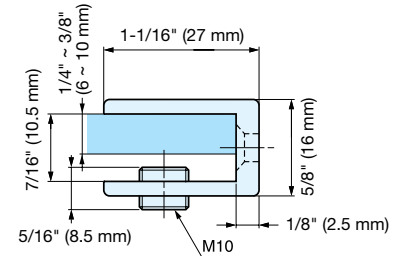

GLASS SHELF SUPPORT

2884

- Load capacity (center of glass) 11 lbs (5 kg)/pair with shelf support distance max. 11-13/16" (300 mm), glass depth max. 11-13/16" (300 mm).
- Tempered Glass Recommended.

Item No.	Glass Thickness (mm)	Weight (g)	Box (pcs)	Carton (pcs)
2884ZN5	1/4" ~ 3/8"	49	20	200
2884VA2	(6 mm ~ 10 mm)			

Material	Finish
Zinc Alloy	Chrome (ZN5)
304 Stainless Steel	Satin (VA2)

GLASS SHELF SUPPORT

2880

2880ZN5

2880ZN1

- Load capacity (center of glass) 11 lbs (5 kg)/pair with shelf support distance max. 11-13/16" (300 mm), glass depth max. 11-13/16" (300 mm).
- Tempered Glass Recommended.

Item No.	Glass Thickness	Weight (g)	Box (pcs)	Carton (pcs)
2880ZN1	1/4" ~ 3/8"	34	20	200
2880ZN5	(6 mm ~ 10 mm)			

Material	Finish
Zinc Alloy	Matte Chrome (ZN1)
	Chrome (ZN5)
304 Stainless Steel	Satin (VA2)