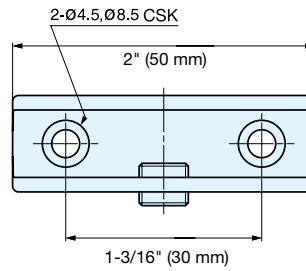

GLASS SHELF SUPPORT

2884

- Load capacity (center of glass) 11 lbs (5 kg)/pair with shelf support distance max. 11-13/16" (300 mm), glass depth max. 11-13/16" (300 mm).
- Tempered Glass Recommended.

Item No.	Glass Thickness (mm)	Weight (g)	Box (pcs)	Carton (pcs)
2884ZN5	1/4" ~ 3/8"	49	20	200
2884VA2	(6 mm ~ 10 mm)			

Material	Finish
Zinc Alloy	Chrome (ZN5)
304 Stainless Steel	Satin (VA2)

GLASS SHELF SUPPORT

2880

2880ZN5

2880ZN1

- Load capacity (center of glass) 11 lbs (5 kg)/pair with shelf support distance max. 11-13/16" (300 mm), glass depth max. 11-13/16" (300 mm).
- Tempered Glass Recommended.

Item No.	Glass Thickness	Weight (g)	Box (pcs)	Carton (pcs)
2880ZN1	1/4" ~ 3/8"	34	20	200
2880ZN5	(6 mm ~ 10 mm)			

Material	Finish
Zinc Alloy	Matte Chrome (ZN1)
	Chrome (ZN5)
304 Stainless Steel	Satin (VA2)