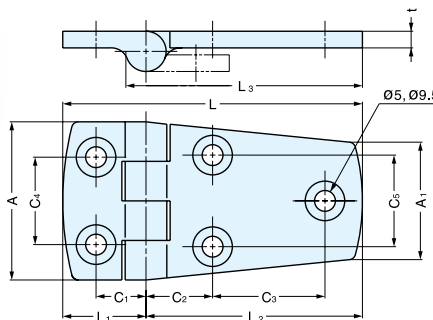

BUTT HINGE

28000, 28500

HINGES

BUTT HINGES

- 316 Stainless Steel construction ideal for harsh and highly corrosive environments.
- Max. Door weight: 8.8 lbs/pair (4 kg/pair)
- Max. Door size: W17-3/4" x H27-9/16" x t13/16" (W45 x H700 x t21 mm)

| Material | Finish |
|---------------------|--------|
| 316 Stainless Steel | Mirror |

| Item No. | L | L ₁ | C ₁ | C ₂ | C ₃ | A | A ₁ | t | Weight (g) | Box (pcs) | Carton (pcs) |
|----------|---------------------|-------------------|-------------------|--------------------|-------------------|-------------------|-------------------|-----------------|------------|-----------|--------------|
| 28500 | 2-15/16" (74 mm) | 1-5/8" (42 mm) | 1/2" (13 mm) | 11/16" (17 mm) | 13/16" (20 mm) | 1-1/2" (38 mm) | 1-1/8" (28 mm) | 3/16" (4 mm) | 85 | 20 | 100 |
| 28000 | 4-1/16" (104 mm) | 2-1/4" (57 mm) | 5/8" (16.5 mm) | 1-1/16" (27 mm) | 13/16" (21 mm) | | | 115 | | | |

BUTT HINGE

28100

- 316 Stainless Steel construction ideal for harsh and highly corrosive environments.
- Max. Door weight: 8.8 lbs/pair (4 kg/pair)
- Max. Door size: W17-3/4" x H27-9/16" x t13/16" (W45 x H700 x t21 mm)

BUTT HINGE

27800, 27900

- 316 Stainless Steel construction ideal for harsh and highly corrosive environments.
- Max. Door weight: 8.8 lbs/pair (4 kg/pair)
- Max. Door size: W17-3/4" x H27-9/16" x t13/16" (W45 x H700 x t21 mm)