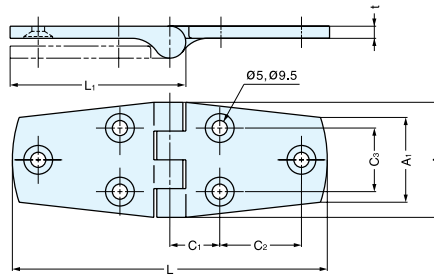

BUTT HINGE

28000, 28500

HINGES

BUTT HINGES

- 316 Stainless Steel construction ideal for harsh and highly corrosive environments.
- Max. Door weight: 8.8 lbs/pair (4 kg/pair)
- Max. Door size: W17-3/4" x H27-9/16" x t13/16" (W45 x H700 x t21 mm)

| Material | Finish |
|---------------------|--------|
| 316 Stainless Steel | Mirror |

| Item No. | L | L ₁ | C ₁ | C ₂ | C ₃ | A | A ₁ | t | Weight (g) | Box (pcs) | Carton (pcs) |
|----------|---------------------|-------------------|-------------------|--------------------|-------------------|-------------------|-------------------|-----------------|------------|-----------|--------------|
| 28500 | 2-15/16" (74 mm) | 1-5/8" (42 mm) | 1/2" (13 mm) | 11/16" (17 mm) | 13/16" (20 mm) | 1-1/2" (38 mm) | 1-1/8" (28 mm) | 3/16" (4 mm) | 85 | 20 | 100 |
| 28000 | 4-1/16" (104 mm) | 2-1/4" (57 mm) | 5/8" (16.5 mm) | 1-1/16" (27 mm) | 13/16" (21 mm) | | | 115 | | | |

BUTT HINGE

28100

- 316 Stainless Steel construction ideal for harsh and highly corrosive environments.
- Max. Door weight: 8.8 lbs/pair (4 kg/pair)
- Max. Door size: W17-3/4" x H27-9/16" x t13/16" (W45 x H700 x t21 mm)

BUTT HINGE

27800, 27900

- 316 Stainless Steel construction ideal for harsh and highly corrosive environments.
- Max. Door weight: 8.8 lbs/pair (4 kg/pair)
- Max. Door size: W17-3/4" x H27-9/16" x t13/16" (W45 x H700 x t21 mm)