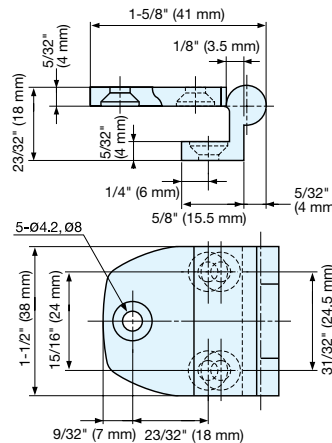

BUTT HINGE

28000, 28500

HINGES

BUTT HINGES

- 316 Stainless Steel construction ideal for harsh and highly corrosive environments.
- Max. Door weight: 8.8 lbs/pair (4 kg/pair)
- Max. Door size: W17-3/4" x H27-9/16" x t13/16" (W45 x H700 x t21 mm)

| Material | Finish |
|---------------------|--------|
| 316 Stainless Steel | Mirror |

| Item No. | L | L ₁ | C ₁ | C ₂ | C ₃ | A | A ₁ | t | Weight (g) | Box (pcs) | Carton (pcs) |
|----------|---------------------|-------------------|-------------------|--------------------|-------------------|-------------------|-------------------|-----------------|------------|-----------|--------------|
| 28500 | 2-15/16" (74 mm) | 1-5/8" (42 mm) | 1/2" (13 mm) | 11/16" (17 mm) | 13/16" (20 mm) | 1-1/2" (38 mm) | 1-1/8" (28 mm) | 3/16" (4 mm) | 85 | 20 | 100 |
| 28000 | 4-1/16" (104 mm) | 2-1/4" (57 mm) | 5/8" (16.5 mm) | 1-1/16" (27 mm) | 13/16" (21 mm) | | | 115 | | | |

BUTT HINGE

28100

- 316 Stainless Steel construction ideal for harsh and highly corrosive environments.
- Max. Door weight: 8.8 lbs/pair (4 kg/pair)
- Max. Door size: W17-3/4" x H27-9/16" x t13/16" (W45 x H700 x t21 mm)