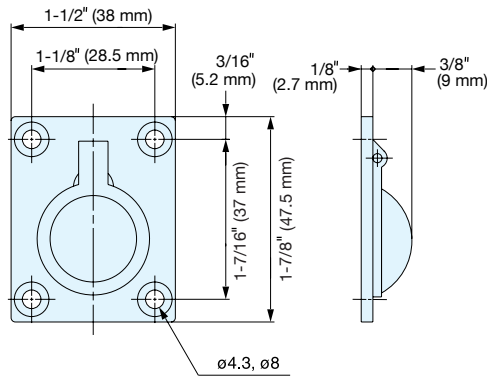

FOLDING RING PULL

26700

Cut Out Dimensions

Item No.	Weight (g)	Box (pcs)	Carton (pcs)
26700	120	20	100

Material	Finish
316 Stainless Steel	Polished

FOLDING RING PULL

26900

Cut Out Dimensions

Item No.	Weight (g)	Box (pcs)	Carton (pcs)
26900	45	20	100

Material	Finish
316 Stainless Steel	Polished

FOLDING RING PULL

26901

Cut Out Dimensions

Item No.	Weight (g)	Box (pcs)	Carton (pcs)
26901	85	20	100