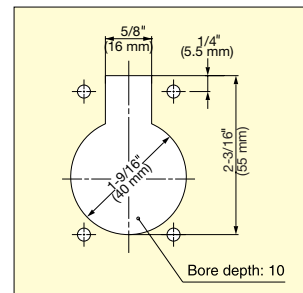

FOLDING RING PULL

26700

Cut Out Dimensions

Item No.	Weight (g)	Box (pcs)	Carton (pcs)
26700	120	20	100

Material	Finish
316 Stainless Steel	Polished

FOLDING RING PULL

26900

Cut Out Dimensions

Item No.	Weight (g)	Box (pcs)	Carton (pcs)
26900	45	20	100

Material	Finish
316 Stainless Steel	Polished

FOLDING RING PULL

26901

Cut Out Dimensions

Item No.	Weight (g)	Box (pcs)	Carton (pcs)
26901	85	20	100