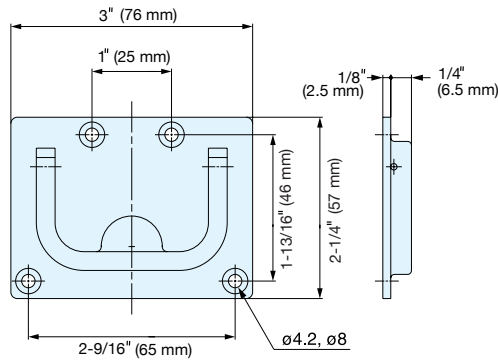

FOLDING RING PULL

26700

Cut Out Dimensions

Item No.	Weight (g)	Box (pcs)	Carton (pcs)
26700	120	20	100

Material	Finish
316 Stainless Steel	Polished

FOLDING RING PULL

26900

Cut Out Dimensions

Item No.	Weight (g)	Box (pcs)	Carton (pcs)
26900	45	20	100

Material	Finish
316 Stainless Steel	Polished

FOLDING RING PULL

26901

Cut Out Dimensions

Item No.	Weight (g)	Box (pcs)	Carton (pcs)
26901	85	20	100