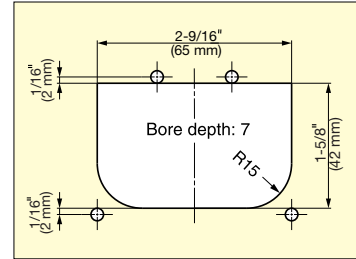

FOLDING RING PULL

26700

Cut Out Dimensions

Item No.	Weight (g)	Box (pcs)	Carton (pcs)
26700	120	20	100

Material	Finish
316 Stainless Steel	Polished

FOLDING RING PULL

26900

Cut Out Dimensions

Item No.	Weight (g)	Box (pcs)	Carton (pcs)
26900	45	20	100

Material	Finish
316 Stainless Steel	Polished

FOLDING RING PULL

26901

Cut Out Dimensions

Item No.	Weight (g)	Box (pcs)	Carton (pcs)
26901	85	20	100