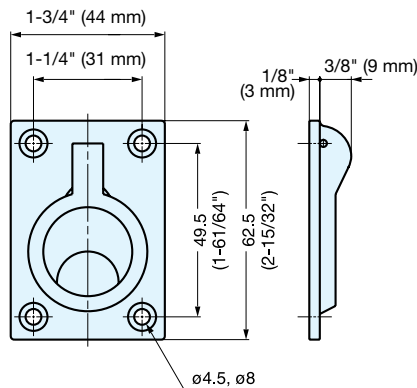

FOLDING RING PULL

26700

Cut Out Dimensions

Item No.	Weight (g)	Box (pcs)	Carton (pcs)
26700	120	20	100

Material	Finish
316 Stainless Steel	Polished

FOLDING RING PULL

26900

Cut Out Dimensions

Item No.	Weight (g)	Box (pcs)	Carton (pcs)
26900	45	20	100

Material	Finish
316 Stainless Steel	Polished

FOLDING RING PULL

26901

Cut Out Dimensions

Item No.	Weight (g)	Box (pcs)	Carton (pcs)
26901	85	20	100