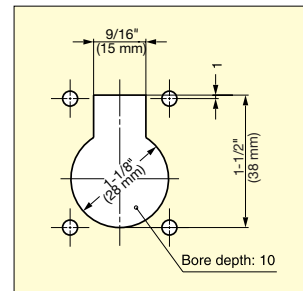

FOLDING RING PULL

26700

Cut Out Dimensions

Item No.	Weight (g)	Box (pcs)	Carton (pcs)
26700	120	20	100

Material	Finish
316 Stainless Steel	Polished

FOLDING RING PULL

26900

Cut Out Dimensions

Item No.	Weight (g)	Box (pcs)	Carton (pcs)
26900	45	20	100

Material	Finish
316 Stainless Steel	Polished

FOLDING RING PULL

26901

Cut Out Dimensions

Item No.	Weight (g)	Box (pcs)	Carton (pcs)
26901	85	20	100