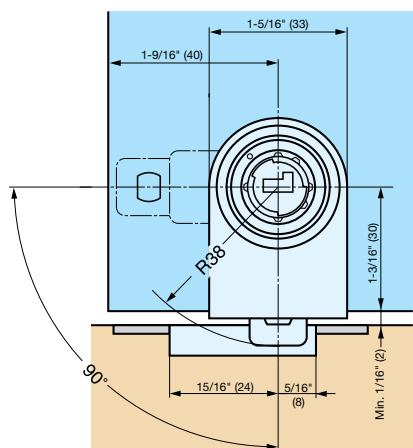

GLASS DOOR CAM LOCK

1330GL-MK

LOCKS

GLASS DOOR LOCKS

1330GL-MK/GA

1330GL-MK/DN

- Glass door cam lock with interchangeable cylinder. (Please see page P.620 for details.)
- Cylinder can be changed by using change key MD-K1.
- Easy to replace cylinder in case key is lost.
Note: Cylinder housing only. Interchangeable Cylinder MD-N1 must be ordered for a complete assembly.
- Up to 7,800 key changes available. (750 key changes per master key.)

Cut Out Dimension

Master Key, Interchangeable Cylinder, Interchangeable Cylinder Key are sold separately.

No.	Part Name	Material	Finish
①	Cylinder Housing	Zinc Alloy	Satin Nickel (DN)/Gold (GA)
②	Front Ring	Brass	
③	Front Plate	304 Stainless Steel	Satin Nickel (DN)/Gold
④	Large Hex Nut	Steel	Yellow Zinc Chromate
⑤	Small Hex Nut		Chromate
⑥	Washer		
⑦	Case Cover	Polypropylene	Black
⑧	Ring		
⑨	Cam	304 Stainless Steel	Polished
⑩	Counterplate		

Item No.	Glass Thickness	Finish	Weight (g)	Box (pcs)	Carton (pcs)
1330GL-MK/GA	3/16"~3/8" (5~10)	Gold (GA)	130	12	60
1330GL-MK/DN		Satin Nickel (DN)			

(Units in mm)