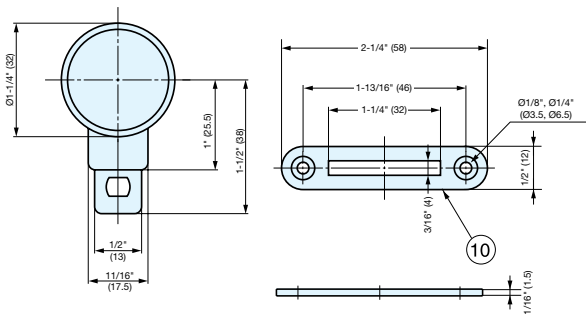

GLASS DOOR CAM LOCK

1330GL-MK

LOCKS

GLASS DOOR LOCKS

1330GL-MK/GA

1330GL-MK/DN

- Glass door cam lock with interchangeable cylinder. (Please see page P.620 for details.)
- Cylinder can be changed by using change key MD-K1.
- Easy to replace cylinder in case key is lost.
Note: Cylinder housing only. Interchangeable Cylinder MD-N1 must be ordered for a complete assembly.
- Up to 7,800 key changes available. (750 key changes per master key.)

Cut Out Dimension

Master Key, Interchangeable Cylinder, Interchangeable Cylinder Key are sold separately.

No.	Part Name	Material	Finish
①	Cylinder Housing	Zinc Alloy	Satin Nickel (DN)/Gold (GA)
②	Front Ring	Brass	
③	Front Plate	304 Stainless Steel	Satin Nickel (DN)/Gold
④	Large Hex Nut	Steel	Yellow Zinc Chromate
⑤	Small Hex Nut		Chromate
⑥	Washer		
⑦	Case Cover	Polypropylene	Black
⑧	Ring		
⑨	Cam	304 Stainless Steel	Polished
⑩	Counterplate		

Item No.	Glass Thickness	Finish	Weight (g)	Box (pcs)	Carton (pcs)
1330GL-MK/GA	3/16"~3/8" (5~10)	Gold (GA)	130	12	60
1330GL-MK/DN		Satin Nickel (DN)			

(Units in mm)