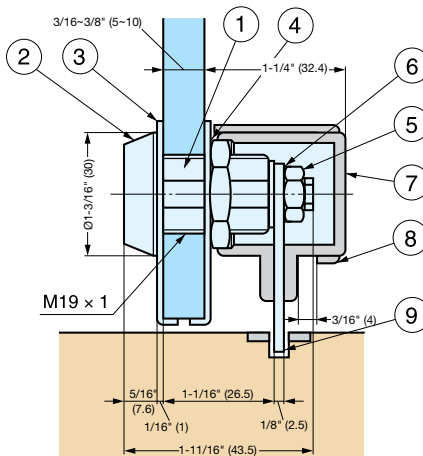

GLASS DOOR CAM LOCK

1330GL-MK

LOCKS

GLASS DOOR LOCKS

1330GL-MK/GA

1330GL-MK/DN

- Glass door cam lock with interchangeable cylinder. (Please see page P.620 for details.)
- Cylinder can be changed by using change key MD-K1.
- Easy to replace cylinder in case key is lost.
Note: Cylinder housing only. Interchangeable Cylinder MD-N1 must be ordered for a complete assembly.
- Up to 7,800 key changes available. (750 key changes per master key.)

Cut Out Dimension

Master Key, Interchangeable Cylinder, Interchangeable Cylinder Key are sold separately.

No.	Part Name	Material	Finish
①	Cylinder Housing	Zinc Alloy	Satin Nickel (DN)/Gold (GA)
②	Front Ring	Brass	
③	Front Plate	304 Stainless Steel	Satin Nickel (DN)/Gold
④	Large Hex Nut	Steel	Yellow Zinc Chromate
⑤	Small Hex Nut		Chromate
⑥	Washer		
⑦	Case Cover	Polypropylene	Black
⑧	Ring		
⑨	Cam	304 Stainless Steel	Polished
⑩	Counterplate		

Item No.	Glass Thickness	Finish	Weight (g)	Box (pcs)	Carton (pcs)
1330GL-MK/GA	3/16"~3/8" (5~10)	Gold (GA)	130	12	60
1330GL-MK/DN		Satin Nickel (DN)			

(Units in mm)