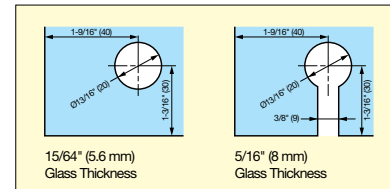

Cut Out Dimension

Item No.	Glass Thickness	Weight (g)	Box (pcs)	Carton (pcs)
1310GL-SN	3/16"~5/16" (5~8)	139	12	60
1310GL-CR				
1310GL-GC				
1310GL-BL				

(units in mm)

No.	Part Name	Material	Finish			
			SN	CR	GC	BL
①	Body	Brass	Nickel	Chrome	Gold	Black Chrome
②	Ring					
③	Front Plate	304 Stainless Steel	Satin	Polished	Gold	Black Chrome
④	Cam				Plain	
⑤	Hex Nut				Silver	
⑥	Washer	Steel			Nickel	
⑦	Hex Nut				Silver	
⑧	Case Cover				Black	
⑨	Ring	Polypropylene				
⑩	Counterplate	303 Stainless Steel		Polished		Black Chrome
⑪	Key	Brass			Nickel	

Cut Out Dimensions

Item No.	Glass Thickness (mm)	Weight (g)	Box (pcs)	Carton (pcs)
1310GLW	5~8 (3/16"~5/16")	206	12	60

(units in mm)

No.	Part Name	Material	Finish
①	Body	Brass	Nickel
②	Ring		
③	Front Plate	304 Stainless Steel	Satin
④	Cam		Plain
⑤	Hex Nut		
⑥	Washer	Steel	Silver
⑦	Hex Nut		
⑧	Case Cover		
⑨	Ring	Polypropylene	Black
⑩	Counterplate	304 Stainless Steel	Polished
⑪	Key	Brass	Nickel
⑫	Backplate	304 Stainless Steel	Polished
⑬	Stopper	Polyamide	Brown