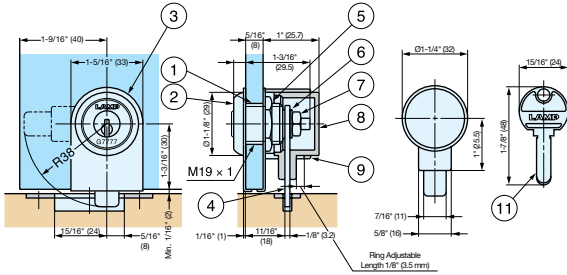

GLASS DOOR CAM LOCK

1310GL

LOCKS

- Dimple key lock series ideal for showcase application.
- High security reversible key. (3 keys supplied)
- Key acts as a knob and can only be removed when locked.
- 1 million key changes available; please specify keyed alike or differently when ordering.
- Available in Satin Nickel (SN), Chrome (CR), Gold (GC) or Black Chrome (BL) finish.
- Master key system available at surcharge. (Max. 2,520 key changes per master key.)

Cut Out Dimension

Item No.	Glass Thickness	Weight (g)	Box (pcs)	Carton (pcs)
1310GL-SN	3/16"~5/16" (5~8)	139	12	60
1310GL-CR				
1310GL-GC				
1310GL-BL				

(units in mm)

No.	Part Name	Material	Finish			
			SN	CR	GC	BL
①	Body	Brass	Nickel	Chrome	Gold	Black Chrome
②	Ring					
③	Front Plate	304 Stainless Steel	Satin	Polished	Gold	Black Chrome
④	Cam				Plain	
⑤	Hex Nut				Silver	
⑥	Washer	Steel			Nickel	
⑦	Hex Nut				Silver	
⑧	Case Cover				Black	
⑨	Ring	Polypropylene				
⑩	Counterplate	303 Stainless Steel		Polished		Black Chrome
⑪	Key	Brass			Nickel	

GLASS DOOR CAM LOCKS

GLASS DOOR CAM LOCK FOR DOUBLE DOORS

1310GLW

- Dimple key lock series ideal for showcase application.
- High security reversible key. (3 keys supplied)
- Key acts as a knob and can only be removed when locked.
- 1 million key changes available; please specify keyed alike or differently when ordering.
- Master key system available at surcharge. (Max. 2,520 key changes per master key.)

Cut Out Dimensions

Item No.	Glass Thickness (mm)	Weight (g)	Box (pcs)	Carton (pcs)
1310GLW	5~8 (3/16"~5/16")	206	12	60

(units in mm)

No.	Part Name	Material	Finish
①	Body	Brass	Nickel
②	Ring		
③	Front Plate	304 Stainless Steel	Satin
④	Cam		Plain
⑤	Hex Nut		
⑥	Washer	Steel	Silver
⑦	Hex Nut		
⑧	Case Cover		
⑨	Ring	Polypropylene	Black
⑩	Counterplate	304 Stainless Steel	Polished
⑪	Key	Brass	Nickel
⑫	Backplate	304 Stainless Steel	Polished
⑬	Stopper	Polyamide	Brown