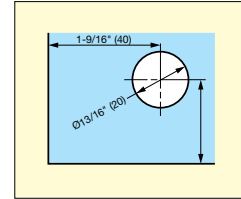

Cut Out Dimension

Item No.	Glass Thickness	Weight (g)	Box (pcs)	Carton (pcs)
1310GL-SN	3/16"~5/16" (5~8)	139	12	60
1310GL-CR				
1310GL-GC				
1310GL-BL				

(units in mm)

No.	Part Name	Material	Finish			
			SN	CR	GC	BL
①	Body	Brass	Nickel	Chrome	Gold	Black Chrome
②	Ring					
③	Front Plate	304 Stainless Steel	Satin	Polished	Gold	Black Chrome
④	Cam				Plain	
⑤	Hex Nut				Silver	
⑥	Washer	Steel			Nickel	
⑦	Hex Nut				Silver	
⑧	Case Cover				Black	
⑨	Ring	Polypropylene				
⑩	Counterplate	303 Stainless Steel		Polished		Black Chrome
⑪	Key	Brass			Nickel	

Cut Out Dimensions

Item No.	Glass Thickness (mm)	Weight (g)	Box (pcs)	Carton (pcs)
1310GLW	5~8 (3/16"~5/16")	206	12	60

(units in mm)

No.	Part Name	Material	Finish
①	Body	Brass	Nickel
②	Ring		
③	Front Plate	304 Stainless Steel	Satin
④	Cam		Plain
⑤	Hex Nut		
⑥	Washer	Steel	Silver
⑦	Hex Nut		
⑧	Case Cover		
⑨	Ring	Polypropylene	Black
⑩	Counterplate	304 Stainless Steel	Polished
⑪	Key	Brass	Nickel
⑫	Backplate	304 Stainless Steel	Polished
⑬	Stopper	Polyamide	Brown