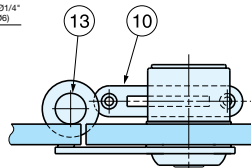

Cut Out Dimension

Item No.	Glass Thickness	Weight (g)	Box (pcs)	Carton (pcs)
1310GL-SN	3/16"~5/16" (5~8)	139	12	60
1310GL-CR				
1310GL-GC				
1310GL-BL				

(units in mm)

No.	Part Name	Material	Finish			
			SN	CR	GC	BL
①	Body	Brass	Nickel	Chrome	Gold	Black Chrome
②	Ring					
③	Front Plate	304 Stainless Steel	Satin	Polished	Gold	Black Chrome
④	Cam				Plain	
⑤	Hex Nut				Silver	
⑥	Washer	Steel			Nickel	
⑦	Hex Nut				Silver	
⑧	Case Cover				Black	
⑨	Ring	Polypropylene				
⑩	Counterplate	303 Stainless Steel		Polished		Black Chrome
⑪	Key	Brass			Nickel	

GLASS DOOR CAM LOCKS

GLASS DOOR CAM LOCK FOR DOUBLE DOORS

1310GLW

- Dimple key lock series ideal for showcase application.
- High security reversible key. (3 keys supplied)
- Key acts as a knob and can only be removed when locked.
- 1 million key changes available; please specify keyed alike or differently when ordering.
- Master key system available at surcharge. (Max. 2,520 key changes per master key.)

Cut Out Dimensions

Item No.	Glass Thickness (mm)	Weight (g)	Box (pcs)	Carton (pcs)
1310GLW	5~8 (3/16"~5/16")	206	12	60

(units in mm)

No.	Part Name	Material	Finish
①	Body	Brass	Nickel
②	Ring		
③	Front Plate	304 Stainless Steel	Satin
④	Cam		Plain
⑤	Hex Nut		
⑥	Washer	Steel	Silver
⑦	Hex Nut		
⑧	Case Cover		
⑨	Ring	Polypropylene	Black
⑩	Counterplate	304 Stainless Steel	Polished
⑪	Key	Brass	Nickel
⑫	Backplate	304 Stainless Steel	Polished
⑬	Stopper	Polyamide	Brown