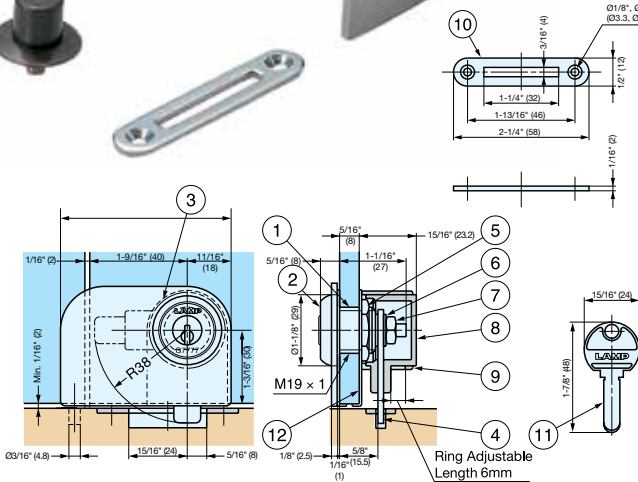

Cut Out Dimension

Item No.	Glass Thickness	Weight (g)	Box (pcs)	Carton (pcs)
1310GL-SN	3/16"~5/16" (5~8)	139	12	60
1310GL-CR				
1310GL-GC				
1310GL-BL				

(units in mm)

No.	Part Name	Material	Finish			
			SN	CR	GC	BL
①	Body	Brass	Nickel	Chrome	Gold	Black Chrome
②	Ring					
③	Front Plate	304 Stainless Steel	Satin	Polished	Gold	Black Chrome
④	Cam				Plain	
⑤	Hex Nut				Silver	
⑥	Washer	Steel			Nickel	
⑦	Hex Nut				Silver	
⑧	Case Cover				Black	
⑨	Ring	Polypropylene				
⑩	Counterplate	303 Stainless Steel		Polished		Black Chrome
⑪	Key	Brass			Nickel	

GLASS DOOR CAM LOCKS

GLASS DOOR CAM LOCK FOR DOUBLE DOORS

1310GLW

- Dimple key lock series ideal for showcase application.
- High security reversible key. (3 keys supplied)
- Key acts as a knob and can only be removed when locked.
- 1 million key changes available; please specify keyed alike or differently when ordering.
- Master key system available at surcharge. (Max. 2,520 key changes per master key.)

Cut Out Dimensions

Item No.	Glass Thickness (mm)	Weight (g)	Box (pcs)	Carton (pcs)
1310GLW	5~8 (3/16"~5/16")	206	12	60

(units in mm)

No.	Part Name	Material	Finish
①	Body	Brass	Nickel
②	Ring		
③	Front Plate	304 Stainless Steel	Satin
④	Cam		Plain
⑤	Hex Nut		
⑥	Washer	Steel	Silver
⑦	Hex Nut		
⑧	Case Cover		
⑨	Ring	Polypropylene	Black
⑩	Counterplate	304 Stainless Steel	Polished
⑪	Key	Brass	Nickel
⑫	Backplate	304 Stainless Steel	Polished
⑬	Stopper	Polyamide	Brown