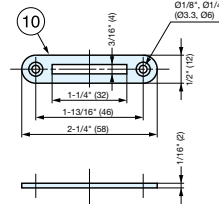

GLASS DOOR CAM LOCK

1310GL

LOCKS

- Dimple key lock series ideal for showcase application.
- High security reversible key. (3 keys supplied)
- Key acts as a knob and can only be removed when locked.
- 1 million key changes available; please specify keyed alike or differently when ordering.
- Available in Satin Nickel (SN), Chrome (CR), Gold (GC) or Black Chrome (BL) finish.
- Master key system available at surcharge. (Max. 2,520 key changes per master key.)

Cut Out Dimension

Item No.	Glass Thickness	Weight (g)	Box (pcs)	Carton (pcs)
1310GL-SN	3/16"~5/16" (5~8)	139	12	60
1310GL-CR				
1310GL-GC				
1310GL-BL				

(units in mm)

No.	Part Name	Material	Finish			
			SN	CR	GC	BL
①	Body	Brass	Nickel	Chrome	Gold	Black Chrome
②	Ring					
③	Front Plate	304 Stainless Steel	Satin	Polished	Gold	Black Chrome
④	Cam				Plain	
⑤	Hex Nut				Silver	
⑥	Washer	Steel			Nickel	
⑦	Hex Nut				Silver	
⑧	Case Cover				Black	
⑨	Ring	Polypropylene				
⑩	Counterplate	303 Stainless Steel		Polished		Black Chrome
⑪	Key	Brass			Nickel	

GLASS DOOR CAM LOCKS

GLASS DOOR CAM LOCK FOR DOUBLE DOORS

1310GLW

- Dimple key lock series ideal for showcase application.
- High security reversible key. (3 keys supplied)
- Key acts as a knob and can only be removed when locked.
- 1 million key changes available; please specify keyed alike or differently when ordering.
- Master key system available at surcharge. (Max. 2,520 key changes per master key.)

Cut Out Dimensions

Item No.	Glass Thickness (mm)	Weight (g)	Box (pcs)	Carton (pcs)
1310GLW	5~8 (3/16"~5/16")	206	12	60

(units in mm)

No.	Part Name	Material	Finish
①	Body	Brass	Nickel
②	Ring		
③	Front Plate	304 Stainless Steel	Satin
④	Cam		Plain
⑤	Hex Nut		
⑥	Washer	Steel	Silver
⑦	Hex Nut		
⑧	Case Cover		
⑨	Ring	Polypropylene	Black
⑩	Counterplate	304 Stainless Steel	Polished
⑪	Key	Brass	Nickel
⑫	Backplate	304 Stainless Steel	Polished
⑬	Stopper	Polyamide	Brown