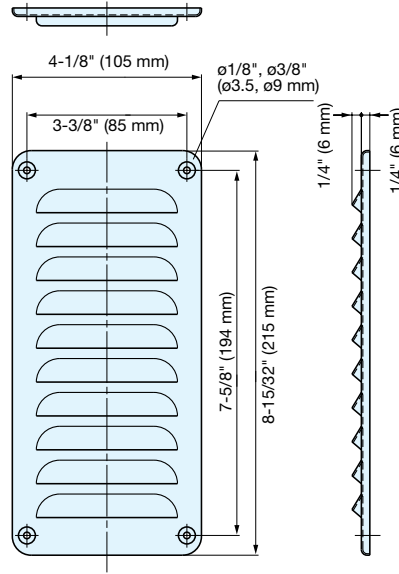

VENTILATOR

1-1122

MISCELLANEOUS

VENTILATORS

Item No.	Weight (g)	Box (pcs)	Carton (pcs)	Material	Finish
1-1122	165	10	100	316 Stainless Steel	Satin

VENTILATOR

1-1212

Item No.	Weight (g)	Box (pcs)	Carton (pcs)	Material	Finish
1-1212	165	10	100	316 Stainless Steel	Satin