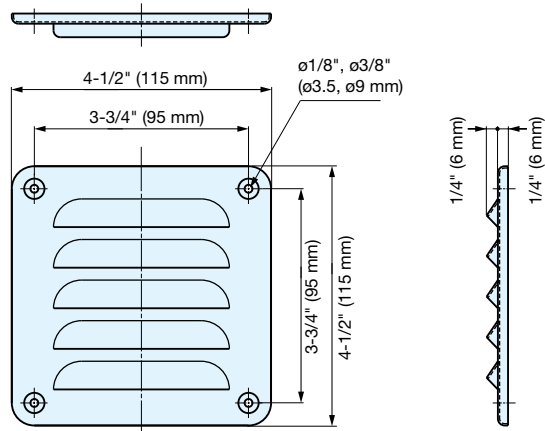

VENTILATOR

1-1122

MISCELLANEOUS

VENTILATORS

Item No.	Weight (g)	Box (pcs)	Carton (pcs)	Material	Finish
1-1122	165	10	100	316 Stainless Steel	Satin

VENTILATOR

1-1212

Item No.	Weight (g)	Box (pcs)	Carton (pcs)	Material	Finish
1-1212	165	10	100	316 Stainless Steel	Satin