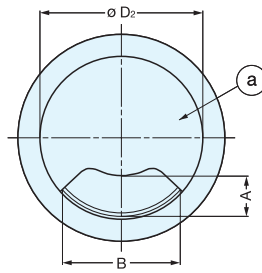

## V60, V80

Backside of Cap (a)  
(When lid open)

Bore Dimensions

Material	Finish
Plastic	White (WHT)/ Black (BLK)/ Beige (BE)/ Dark Beige (DBE)

Item No.	Color	D	D <sub>1</sub>	D <sub>2</sub>	H	H <sub>1</sub>	H <sub>2</sub>	A	B	d	Weight (g)	Box (pcs)	Carton (pcs)
V60/BLK	Black	72 (2-27/32")	61.0 (2-13/32")	56.7	25	3	22	14	41	60.5	25.5	90	900
V60/WHT	White												
V60/BE	Beige												
V60/DBE	Dark Beige												
V80/BLK	Black	92 (3-5/8")	80.5 (3-11/64")	77.0	25	3	22	14	50	80.0	39.0	88	880
V80/WHT	White												
V80/BE	Beige												
V80/DBE	Dark Beige												