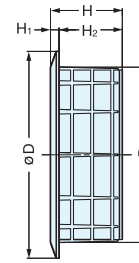

## V60, V80

Backside of Cap (a)  
(When lid open)

Bore Dimensions

Material	Finish
Plastic	White (WHT)/ Black (BLK)/ Beige (BE)/ Dark Beige (DBE)

Item No.	Color	D	D <sub>1</sub>	D <sub>2</sub>	H	H <sub>1</sub>	H <sub>2</sub>	A	B	d	Weight (g)	Box (pcs)	Carton (pcs)
V60/BLK	Black	72 (2-27/32")	61.0 (2-13/32")	56.7	25	3	22	14	41	60.5	25.5	90	900
V60/WHT	White												
V60/BE	Beige												
V60/DBE	Dark Beige												
V80/BLK	Black	92 (3-5/8")	80.5 (3-11/64")	77.0	25	3	22	14	50	80.0	39.0	88	880
V80/WHT	White												
V80/BE	Beige												
V80/DBE	Dark Beige												