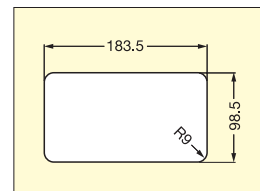

CABLE GROMMET

V2000

Bore Dimensions

Item No.	Color	Weight (g)	Box (pcs)	Carton (pcs)
V2000/BLK	Black	102	33	330
V2000/WHT	White			
V2000/BE	Beige			
V2000/DBE	Dark Beige			

Material	Finish
Plastic	White (WHT), Black (BLK), Beige (BE), Dark Beige (DBE)

Please specify the finish when ordering.