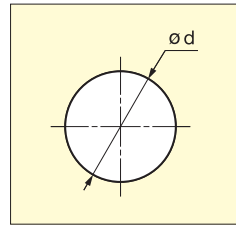

## V60, V80

Backside of Cap (a)  
(When lid open)

Bore Dimensions

Material	Finish
Plastic	White (WHT)/ Black (BLK)/ Beige (BE)/ Dark Beige (DBE)

Item No.	Color	D	D <sub>1</sub>	D <sub>2</sub>	H	H <sub>1</sub>	H <sub>2</sub>	A	B	d	Weight (g)	Box (pcs)	Carton (pcs)
V60/BLK	Black	72 (2-27/32")	61.0 (2-13/32")	56.7	25	3	22	14	41	60.5	25.5	90	900
V60/WHT	White												
V60/BE	Beige												
V60/DBE	Dark Beige												
V80/BLK	Black	92 (3-5/8")	80.5 (3-11/64")	77.0	25	3	22	14	50	80.0	39.0	88	880
V80/WHT	White												
V80/BE	Beige												
V80/DBE	Dark Beige												