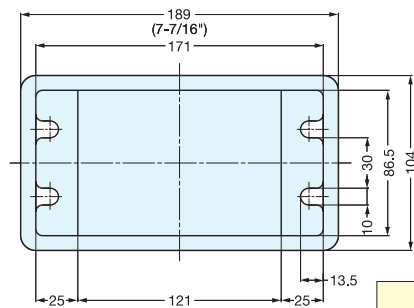

CABLE GROMMET

V2000

Item No.	Color	Weight (g)	Box (pcs)	Carton (pcs)
V2000/BLK	Black	102	33	330
V2000/WHT	White			
V2000/BE	Beige			
V2000/DBE	Dark Beige			

Material	Finish
Plastic	White (WHT), Black (BLK), Beige (BE), Dark Beige (DBE)

Please specify the finish when ordering.