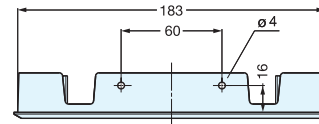

CABLE GROMMET

V2000

Bore Dimensions

Item No.	Color	Weight (g)	Box (pcs)	Carton (pcs)
V2000/BLK	Black	102	33	330
V2000/WHT	White			
V2000/BE	Beige			
V2000/DBE	Dark Beige			

Material	Finish
Plastic	White (WHT), Black (BLK), Beige (BE), Dark Beige (DBE)

Please specify the finish when ordering.