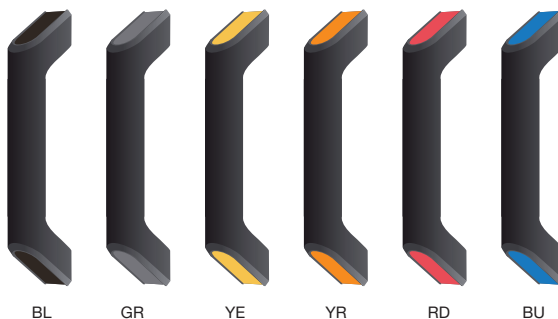

# HANDLE WITH COLOR COVER OPTION

# SJH

HANDLES, PULLS & KNOBS

HANDLE WITH COLOR COVER OPTION

• 6 color options that can be used to separate work processes or warn of dangerous areas.

Item No.	Color	Weight(g)
SJHC-130BL	Black	1.5
SJHC-130GR	Grey	
SJHC-130YE	Yellow	
SJHC-130YR	Orange	
SJHC-130RD	Red	
SJHC-130BU	Blue	
SJHC-160BL	Black	1.9
SJHC-160GR	Grey	
SJHC-160YE	Yellow	
SJHC-160YR	Orange	
SJHC-160RD	Red	
SJHC-160BU	Blue	

Part Name	Material	Finish
Handle	Polyamide(Glass Filled)	Black
Cover Cap	Polyamide	6 color options

Item No.	L <sub>1</sub>	L <sub>2</sub>	W <sub>1</sub>	W <sub>2</sub>	H <sub>1</sub>	H <sub>2</sub>	H <sub>3</sub>	P	Weight(g)
SJH-130	168 ( 6-5/8" )	110	26.5 (1-3/64")	24 ( 15/16" )	43 (1-11/16")	21 (53/64")	22 ( 55/64" )	130 ( 5-1/8" )	76
SJH-160	198 (7-13/16")	140	28.5 ( 1-1/8" )	26 (1-1/32")	49 (1-59/64")	23 (29/32")	26 (1-1/32")	160 (6-19/64")	103