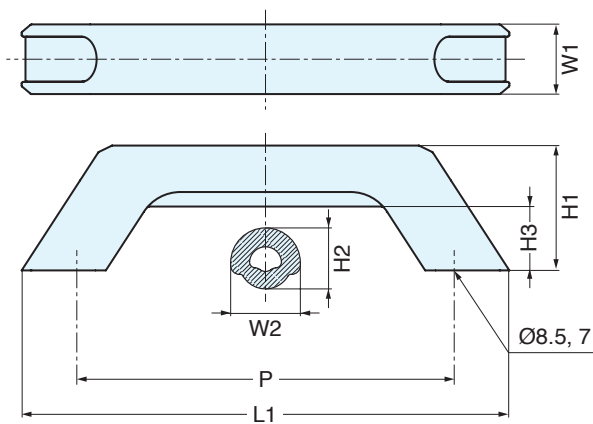

# SJH

HANDLES, PULLS & KNOBS

HANDLE WITH COLOR COVER OPTION

• 6 color options that can be used to separate work processes or warn of dangerous areas.

Item No.	Color	Weight(g)
SJHC-130BL	Black	1.5
SJHC-130GR	Grey	
SJHC-130YE	Yellow	
SJHC-130YR	Orange	
SJHC-130RD	Red	
SJHC-130BU	Blue	
SJHC-160BL	Black	1.9
SJHC-160GR	Grey	
SJHC-160YE	Yellow	
SJHC-160YR	Orange	
SJHC-160RD	Red	
SJHC-160BU	Blue	

Part Name	Material	Finish
Handle	Polyamide(Glass Filled)	Black
Cover Cap	Polyamide	6 color options

Item No.	L <sub>1</sub>	L <sub>2</sub>	W <sub>1</sub>	W <sub>2</sub>	H <sub>1</sub>	H <sub>2</sub>	H <sub>3</sub>	P	Weight(g)
SJH-130	168 ( 6-5/8" )	110	26.5 (1-3/64")	24 ( 15/16" )	43 (1-11/16")	21 (53/64")	22 ( 55/64" )	130 ( 5-1/8" )	76
SJH-160	198 (7-13/16")	140	28.5 ( 1-1/8" )	26 (1-1/32")	49 (1-59/64")	23 (29/32")	26 (1-1/32")	160 (6-19/64")	103