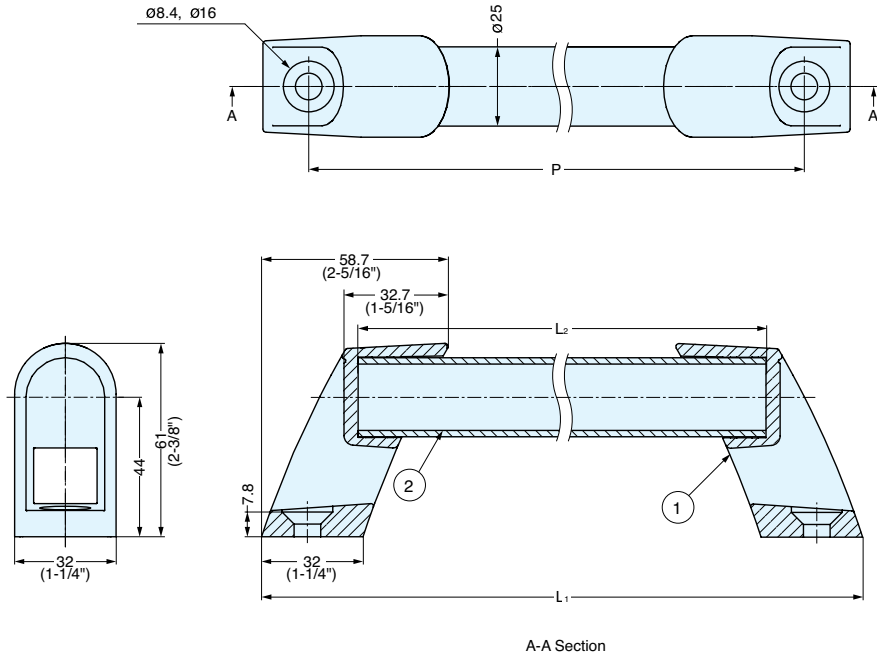

# LARGE HANDLE (ALUMINUM PIPE)

APH

HANDLES, PULLS & KNOBS

LARGE HANDLES

- Aluminum pipe handle with 4 different pipe lengths.
- Aluminum pipe can be cut to desired length.

Item No.	L <sub>1</sub>	L <sub>2</sub>	P	Weight (g)
APH-P300	329 (12-61/64")	268 (10-35/64")	300 (11-13/16")	139
APH-P400	429 (16-57/64")	368 (14-31/64")	400 ( 15-3/4" )	153
APH-P500	529 (20-53/64")	468 (18-27/64")	500 (19-11/16")	168
APH-P600	629 (24-49/64")	568 (22-23/64")	600 ( 23-5/8" )	322

No.	Part Name	Material	Finish/Color
①	Bracket	Polyamide	Black
②	Pipe	Aluminum Alloy	Anodized