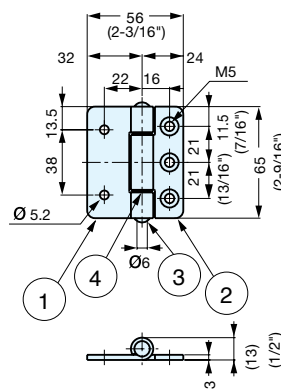

BUTT HINGE

SYR140

Item No.	Material	Load Capacity (kgf/2pcs)
SYR140	304 Stainless Steel	7 (15.4 lbs)

BUTT HINGE

LSS

LSS-H-N65

LSS-Z-A65

LSS-H-N65 Standard

LSS-Z-N65 Reverse

Item No.	Screw Hole	Assembly	Load Capacity (kgf / 2pcs)
LSS-H-A65	Without	Standard	25 (55 lbs)
LSS-H-N65	With	Standard	
LSS-Z-A65	Without	Reverse	
LSS-Z-N65	With	Reverse	

No.	Part Name	Material
①	Hinge Leaf	304 Stainless Steel
②	Hinge Leaf	
③	Pin	
④	Washer	