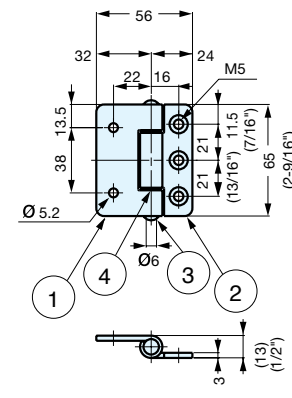

BUTT HINGE

SYR140

Item No.	Material	Load Capacity (kgf/2pcs)
SYR140	304 Stainless Steel	7 (15.4 lbs)

BUTT HINGE

LSS

LSS-H-N65

LSS-Z-A65

LSS-H-N65 Standard

LSS-Z-N65 Reverse

Item No.	Screw Hole	Assembly	Load Capacity (kgf / 2pcs)
LSS-H-A65	Without	Standard	25 (55 lbs)
LSS-H-N65	With	Standard	
LSS-Z-A65	Without	Reverse	
LSS-Z-N65	With	Reverse	

No.	Part Name	Material
①	Hinge Leaf	304 Stainless Steel
②	Hinge Leaf	
③	Pin	
④	Washer	