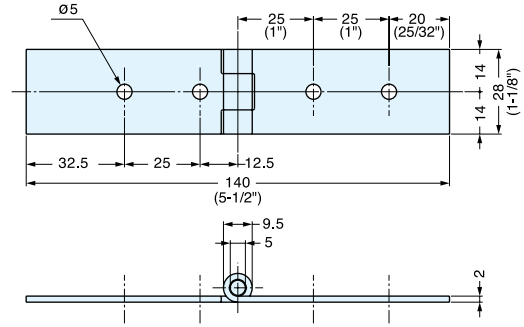

BUTT HINGE

SYR140

Item No.	Material	Load Capacity (kgf/2pcs)
SYR140	304 Stainless Steel	7 (15.4 lbs)

BUTT HINGE

LSS

LSS-H-N65

LSS-Z-A65

LSS-H-N65 Standard

LSS-Z-N65 Reverse

Item No.	Screw Hole	Assembly	Load Capacity (kgf / 2pcs)
LSS-H-A65	Without	Standard	25 (55 lbs)
LSS-H-N65	With	Standard	
LSS-Z-A65	Without	Reverse	
LSS-Z-N65	With	Reverse	

No.	Part Name	Material
①	Hinge Leaf	304 Stainless Steel
②	Hinge Leaf	
③	Pin	
④	Washer	