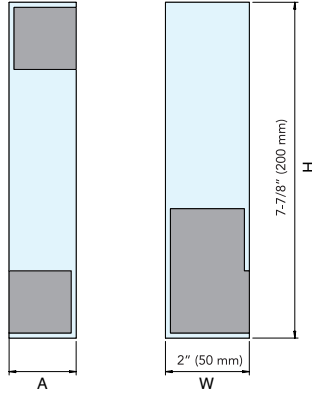

SLIDING DOOR HANDLE

STAINLESS
304
STEEL

DSI-4257

- Contemporary handle design that can be accessed from door front, back, or edge.
- Requires adhesive for installation (such as 2-part epoxy, not supplied.)

Item No.	W	H	A	Weight (g)	Box (pcs)	Carton (pcs)
DSI-4257-35	2" (50)	7-7/8" (200)	1-3/8" (35)	528	1	8
DSI-4257-45			1-3/4" (45)	625		

Material	Finish
304 Stainless Steel	Satin

SLIDING DOOR HANDLE

STAINLESS
304
STEEL

DSI-4258

- Contemporary handle design that can be accessed from door front, back, or edge.
- Requires adhesive for installation (such as 2-part epoxy, not supplied.)
- Unique, horizontal design for more natural movement.

Item No.	W	H	A	Weight (g)	Box (pcs)	Carton (pcs)
DSI-4258-35	5-15/16" (150)	2" (50)	1-3/8" (35)	496	1	18
DSI-4258-35-BL			1-3/4" (45)	542		
DSI-4258-45						
DSI-4258-45-BL						

Material	Finish
304 Stainless Steel	Satin, Black (BL)