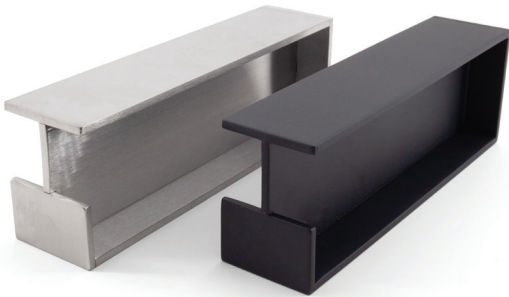

SLIDING DOOR HANDLE

STAINLESS
304
STEEL

DSI-4257

- Contemporary handle design that can be accessed from door front, back, or edge.
- Requires adhesive for installation (such as 2-part epoxy, not supplied.)

Item No.	W	H	A	Weight (g)	Box (pcs)	Carton (pcs)
DSI-4257-35	2" (50)	7-7/8" (200)	1-3/8" (35)	528	1	8
DSI-4257-45			1-3/4" (45)	625		

Material	Finish
304 Stainless Steel	Satin

SLIDING DOOR HANDLE

STAINLESS
304
STEEL

DSI-4258

- Contemporary handle design that can be accessed from door front, back, or edge.
- Requires adhesive for installation (such as 2-part epoxy, not supplied.)
- Unique, horizontal design for more natural movement.

Item No.	W	H	A	Weight (g)	Box (pcs)	Carton (pcs)
DSI-4258-35	5-15/16" (150)	2" (50)	1-3/8" (35)	496	1	18
DSI-4258-35-BL			1-3/4" (45)	542		
DSI-4258-45						
DSI-4258-45-BL						

Material	Finish
304 Stainless Steel	Satin, Black (BL)