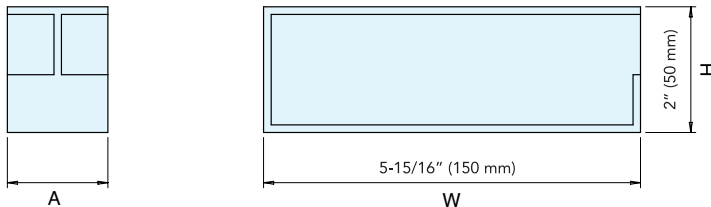

SLIDING DOOR HANDLE

STAINLESS
304
STEEL

DSI-4257

- Contemporary handle design that can be accessed from door front, back, or edge.
- Requires adhesive for installation (such as 2-part epoxy, not supplied.)

Item No.	W	H	A	Weight (g)	Box (pcs)	Carton (pcs)
DSI-4257-35	2" (50)	7-7/8" (200)	1-3/8" (35)	528	1	8
DSI-4257-45			1-3/4" (45)	625		

Material	Finish
304 Stainless Steel	Satin

SLIDING DOOR HANDLE

STAINLESS
304
STEEL

DSI-4258

- Contemporary handle design that can be accessed from door front, back, or edge.
- Requires adhesive for installation (such as 2-part epoxy, not supplied.)
- Unique, horizontal design for more natural movement.

Item No.	W	H	A	Weight (g)	Box (pcs)	Carton (pcs)
DSI-4258-35	5-15/16" (150)	2" (50)	1-3/8" (35)	496	1	18
DSI-4258-35-BL			1-3/4" (45)	542		
DSI-4258-45						
DSI-4258-45-BL						

Material	Finish
304 Stainless Steel	Satin, Black (BL)