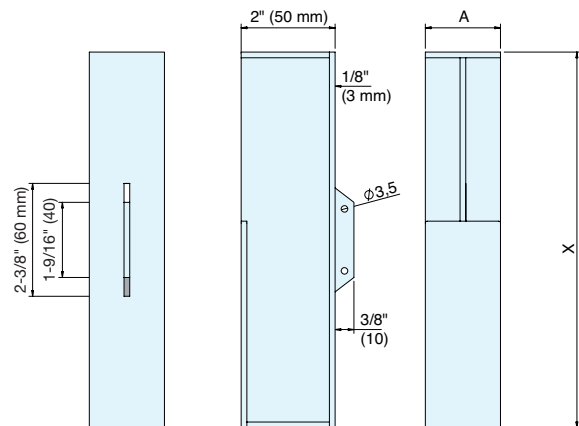

Item No.	A	X	Z	Weight (g)	Box (pcs)	Carton (pcs)
DSI-4254-100-35	35 (1-3/8")	100 (3-15/16")	50 (2")	293 (0.7 lbs)	1	10
DSI-4254-100-35-BL				345 (0.8 lbs)		
DSI-4254-100-45	45 (1-3/4")	100 (3-15/16")	50 (2")	746 (1.7 lbs)		
DSI-4254-100-45-BL				822 (1.8 lbs)		
DSI-4254-200-35	35 (1-3/8")	200 (7-7/8")	85 (3-3/8")	1110 (2.5 lbs)		
DSI-4254-200-45	45 (1-3/4")	200 (7-7/8")	85 (3-3/8")	1231 (2.7 lbs)		
DSI-4254-300-35	35 (1-3/8")	300 (11-13/16")	85 (3-3/8")	1795 (4.0 lbs)		
DSI-4254-300-45	45 (1-3/4")	300 (11-13/16")	85 (3-3/8")	2019 (4.5 lbs)		
DSI-4254-300-45-BL				2199 (4.9 lbs)		
DSI-4254-500-35	35 (1-3/8")	500 (19-11/16")	85 (3-3/8")			
DSI-4254-500-45	45 (1-3/4")	500 (19-11/16")	85 (3-3/8")			

Material	Finish
304 Stainless Steel	Satin Matte Black (BL)

SLIDING DOOR HANDLE (SLIM)

STAINLESS
304
STEEL

DSI-4254S

- Contemporary handle design that can be accessed from door front, back, or edge.
- Requires adhesive for installation (Such as 2-part epoxy, not supplied.)

Item No.	A	X	Weight (g)	Box (pcs)	Carton (pcs)
DSI-4254S200-35	35 (1-3/8")	200 (7-7/8")	541 (1.2 lbs)	1	10
DSI-4254S200-45			626 (1.4 lbs)		
DSI-4254S300-35	35 (1-3/8")	300 (11-13/16")	811 (1.8 lbs)		
DSI-4254S300-35-BL			941 (2.1 lbs)		
DSI-4254S300-45	45 (1-3/4")	300 (11-13/16")	941 (2.1 lbs)		
DSI-4254S300-45-BL			941 (2.1 lbs)		