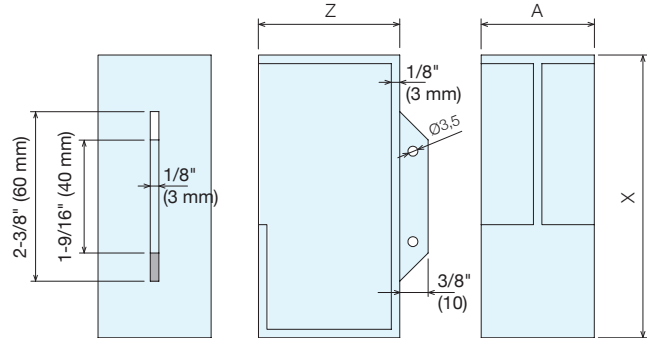

SLIDING DOOR HANDLE

STAINLESS
304
STEEL

DSI-4254

- Contemporary handle design that can be accessed from door front, back, or edge.
- Requires adhesive for installation (Such as 2-part epoxy, not supplied.)

Item No.	A	X	Z	Weight (g)	Box (pcs)	Carton (pcs)
DSI-4254-100-35	35 (1-3/8")	100 (3-15/16")	50 (2")	293 (0.7 lbs)	1	10
DSI-4254-100-35-BL				345 (0.8 lbs)		
DSI-4254-100-45	45 (1-3/4")	100 (3-15/16")	50 (2")	746 (1.7 lbs)		
DSI-4254-100-45-BL				822 (1.8 lbs)		
DSI-4254-200-35	35 (1-3/8")	200 (7-7/8")	85 (3-3/8")	1110 (2.5 lbs)		
DSI-4254-200-45	45 (1-3/4")	200 (7-7/8")	85 (3-3/8")	1231 (2.7 lbs)		
DSI-4254-300-35	35 (1-3/8")	300 (11-13/16")	85 (3-3/8")	1795 (4.0 lbs)		
DSI-4254-300-45	45 (1-3/4")	300 (11-13/16")	85 (3-3/8")	2019 (4.5 lbs)		
DSI-4254-300-45-BL				2199 (4.9 lbs)		
DSI-4254-500-35	35 (1-3/8")	500 (19-11/16")	85 (3-3/8")			
DSI-4254-500-45	45 (1-3/4")	500 (19-11/16")	85 (3-3/8")			

Material	Finish
304 Stainless Steel	Satin Matte Black (BL)

SLIDING DOOR HANDLE (SLIM)

STAINLESS
304
STEEL

DSI-4254S

- Contemporary handle design that can be accessed from door front, back, or edge.
- Requires adhesive for installation (Such as 2-part epoxy, not supplied.)

Item No.	A	X	Weight (g)	Box (pcs)	Carton (pcs)
DSI-4254S200-35	35 (1-3/8")	200 (7-7/8")	541 (1.2 lbs)	1	10
DSI-4254S200-45			626 (1.4 lbs)		
DSI-4254S300-35	35 (1-3/8")	300 (11-13/16")	811 (1.8 lbs)		
DSI-4254S300-35-BL			941 (2.1 lbs)		
DSI-4254S300-45	45 (1-3/4")	300 (11-13/16")	941 (2.1 lbs)		
DSI-4254S300-45-BL			941 (2.1 lbs)		