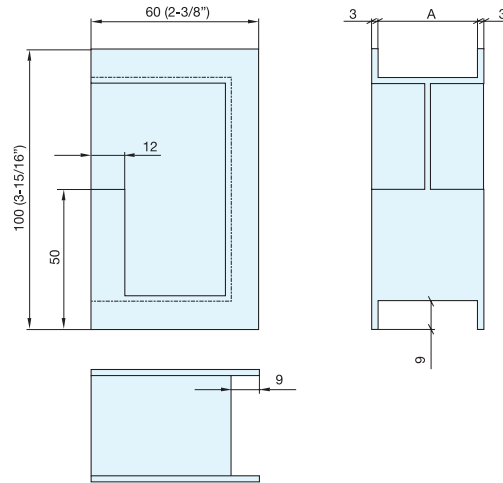

SLIDING DOOR HANDLE

DSI-4253

- Contemporary handle design that can be accessed from door front, back, or edge.
- Requires adhesive for installation (Such as 2-part epoxy, not supplied.)

Item No.	A	Weight (g)	Box (pcs)	Carton (pcs)	Material	Finish
DSI-4253-35	35.0 (1-3/8")	495 (1.09 lbs)	1	10	304 Stainless Steel	Satin
DSI-4253-38	38.0(1-1/2")	505 (1.11 lbs)				
DSI-4253-40	40.0 (1-9/16")	515 (1.14 lbs)				
DSI-4253-43	43.0 (1-11/16")	530 (1.17 lbs)				
DSI-4253-45	44.5 (1-3/4")	545 (1.20 lbs)				

SLIDING DOOR HANDLE

DSI-3250

Matte Black

Satin

Antique Brass

- Contemporary handle design that can be accessed from door front, back, or edge.
- Requires adhesive for installation (Such as 2-part epoxy, not supplied.)

Item No.	C	A	Weight (g)	Box (pcs)	Carton (pcs)	Material	Finish
DSI-3250-12-1	17 (11/16")	12.7 (1/2")	280 (0.6 lbs)	1	10	304 Stainless Steel	Satin, Black (BL)
DSI-3250-35	39 (1-17/32")	35.0 (1-3/8")	440 (0.9 lbs)				
DSI-3250-35-AB							
DSI-3250-35-BL							
DSI-3250-45	49 (1-15/16")	45.0 (1-49/64")	550 (1.2 lbs)				
DSI-3250-45-AB							
DSI-3250-45-BL							
DSI-3250-50	54 (2-1/8")	50.0 (1-31/32")	670 (1.5 lbs)	Brass (AB model only)	Antique Brass (AB)		