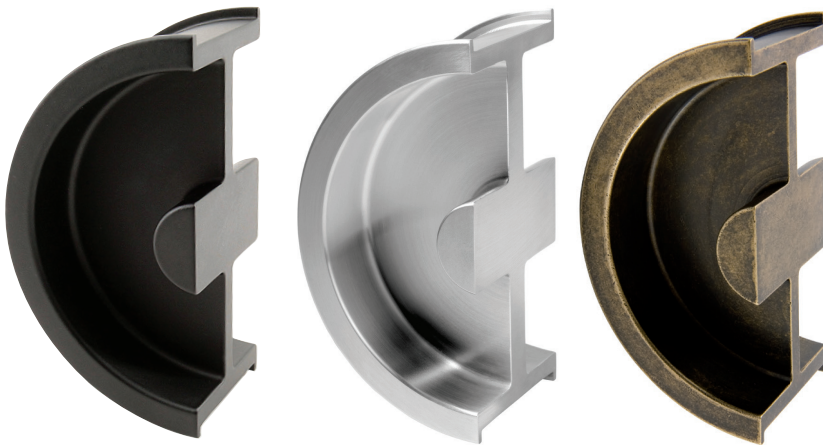

SLIDING DOOR HANDLE

DSI-4253

- Contemporary handle design that can be accessed from door front, back, or edge.
- Requires adhesive for installation (Such as 2-part epoxy, not supplied.)

Item No.	A	Weight (g)	Box (pcs)	Carton (pcs)	Material	Finish
DSI-4253-35	35.0 (1-3/8")	495 (1.09 lbs)	1	10	304 Stainless Steel	Satin
DSI-4253-38	38.0(1-1/2")	505 (1.11 lbs)				
DSI-4253-40	40.0 (1-9/16")	515 (1.14 lbs)				
DSI-4253-43	43.0 (1-11/16")	530 (1.17 lbs)				
DSI-4253-45	44.5 (1-3/4")	545 (1.20 lbs)				

SLIDING DOOR HANDLE

DSI-3250

Matte Black

Satin

Antique Brass

- Contemporary handle design that can be accessed from door front, back, or edge.
- Requires adhesive for installation (Such as 2-part epoxy, not supplied.)