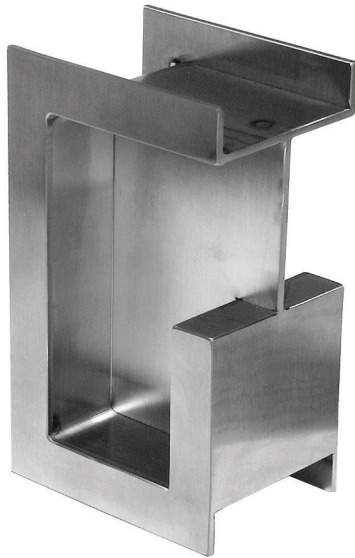

SLIDING DOOR HANDLE

DSI-4253

- Contemporary handle design that can be accessed from door front, back, or edge.
- Requires adhesive for installation (Such as 2-part epoxy, not supplied.)

Item No.	A	Weight (g)	Box (pcs)	Carton (pcs)	Material	Finish
DSI-4253-35	35.0 (1-3/8")	495 (1.09 lbs)	1	10	304 Stainless Steel	Satin
DSI-4253-38	38.0(1-1/2")	505 (1.11 lbs)				
DSI-4253-40	40.0 (1-9/16")	515 (1.14 lbs)				
DSI-4253-43	43.0 (1-11/16")	530 (1.17 lbs)				
DSI-4253-45	44.5 (1-3/4")	545 (1.20 lbs)				

SLIDING DOOR HANDLE

DSI-3250

Matte Black

Satin

Antique Brass

- Contemporary handle design that can be accessed from door front, back, or edge.
- Requires adhesive for installation (Such as 2-part epoxy, not supplied.)

Item No.	C	A	Weight (g)	Box (pcs)	Carton (pcs)	Material	Finish
DSI-3250-12-1	17 (11/16")	12.7 (1/2")	280 (0.6 lbs)	1	10	304 Stainless Steel	Satin, Black (BL)
DSI-3250-35	39 (1-17/32")	35.0 (1-3/8")	440 (0.9 lbs)				
DSI-3250-35-AB							
DSI-3250-35-BL							
DSI-3250-45	49 (1-15/16")	45.0 (1-49/64")	550 (1.2 lbs)				
DSI-3250-45-AB							
DSI-3250-45-BL							
DSI-3250-50	54 (2-1/8")	50.0 (1-31/32")	670 (1.5 lbs)	Brass (AB model only)	Antique Brass (AB)		