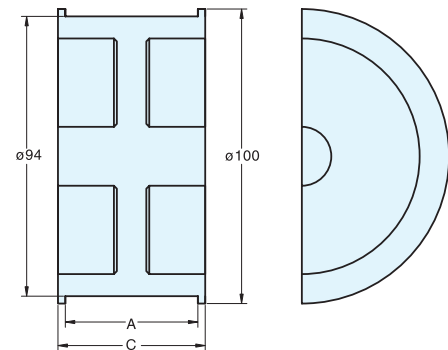

SLIDING DOOR HANDLE

DSI-4253

- Contemporary handle design that can be accessed from door front, back, or edge.
- Requires adhesive for installation (Such as 2-part epoxy, not supplied.)

Item No.	A	Weight (g)	Box (pcs)	Carton (pcs)	Material	Finish
DSI-4253-35	35.0 (1-3/8")	495 (1.09 lbs)	1	10	304 Stainless Steel	Satin
DSI-4253-38	38.0(1-1/2")	505 (1.11 lbs)				
DSI-4253-40	40.0 (1-9/16")	515 (1.14 lbs)				
DSI-4253-43	43.0 (1-11/16")	530 (1.17 lbs)				
DSI-4253-45	44.5 (1-3/4")	545 (1.20 lbs)				

Item No.	C	A	Weight (g)	Box (pcs)	Carton (pcs)	Material	Finish
DSI-3250-12-1	17 (11/16")	12.7 (1/2")	280 (0.6 lbs)	1	10	304 Stainless Steel	Satin, Black (BL)
DSI-3250-35	39 (1-17/32")	35.0 (1-3/8")	440 (0.9 lbs)				
DSI-3250-35-AB							
DSI-3250-35-BL							
DSI-3250-45	49 (1-15/16")	45.0 (1-49/64")	550 (1.2 lbs)				
DSI-3250-45-AB							
DSI-3250-45-BL							
DSI-3250-50	54 (2-1/8")	50.0 (1-31/32")	670 (1.5 lbs)	Brass (AB model only)	Antique Brass (AB)		