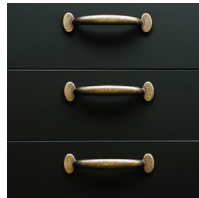

# HANDLE

**ES-Z007-160**

- Classic shaped handle.
- Smooth, handcrafted finish.

Matte Antique Brass

Dark Bronze

White Bronze

Matte Antique Copper

| Item No.       | L               | C                | H              | W          | Weight (g) | Box (pcs) | Carton (pcs) |
|----------------|-----------------|------------------|----------------|------------|------------|-----------|--------------|
| ES-Z007-160/WB | 7-3/4"<br>(197) | 6-5/16"<br>(160) | 1-1/8"<br>(28) | 1"<br>(25) | 210        | 15        | 200          |
| ES-Z007-160/DB |                 |                  |                |            |            |           |              |
| ES-Z007-160/AB |                 |                  |                |            |            |           |              |
| ES-Z007-160/AC |                 |                  |                |            |            |           |              |

| Material   | Finish  |
|------------|---|
| Zinc Alloy | White Bronze (WB),<br>Dark Bronze (DB),<br>Matte Antique Brass (AB),<br>Matte Antique Copper (AC) |

# HANDLE

**ES-Z010-96**

Matte Antique Copper

- Bold design for the modern style.
- Rustic, smooth finish.

Dark Bronze

Matte Antique Brass

White Bronze

| Item No.       | L               | C              | H               | Weight (g) | Box (pcs) | Carton (pcs) |
|----------------|-----------------|----------------|-----------------|------------|-----------|--------------|
| ES-Z010-096/WB | 5-1/8"<br>(130) | 3-3/4"<br>(96) | 1-1/16"<br>(27) | 97         | 20        | 200          |
| ES-Z010-096/DB |                 |                |                 |            |           |              |
| ES-Z010-096/AB |                 |                |                 |            |           |              |
| ES-Z010-096/AC |                 |                |                 |            |           |              |