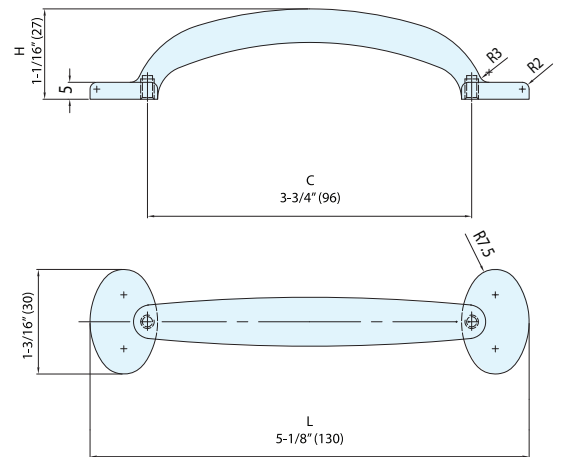

# HANDLE

**ES-Z007-160**

- Classic shaped handle.
- Smooth, handcrafted finish.

Matte Antique Brass

Dark Bronze

White Bronze

Matte Antique Copper

| Item No.       | L               | C                | H              | W          | Weight (g) | Box (pcs) | Carton (pcs) |
|----------------|-----------------|------------------|----------------|------------|------------|-----------|--------------|
| ES-Z007-160/WB | 7-3/4"<br>(197) | 6-5/16"<br>(160) | 1-1/8"<br>(28) | 1"<br>(25) | 210        | 15        | 200          |
| ES-Z007-160/DB |                 |                  |                |            |            |           |              |
| ES-Z007-160/AB |                 |                  |                |            |            |           |              |
| ES-Z007-160/AC |                 |                  |                |            |            |           |              |

# HANDLE

**ES-Z010-96**

Matte Antique Copper

- Bold design for the modern style.
- Rustic, smooth finish.

Dark Bronze

Matte Antique Brass

White Bronze

| Item No.       | L               | C              | H               | Weight (g) | Box (pcs) | Carton (pcs) |
|----------------|-----------------|----------------|-----------------|------------|-----------|--------------|
| ES-Z010-096/WB | 5-1/8"<br>(130) | 3-3/4"<br>(96) | 1-1/16"<br>(27) | 97         | 20        | 200          |
| ES-Z010-096/DB |                 |                |                 |            |           |              |
| ES-Z010-096/AB |                 |                |                 |            |           |              |
| ES-Z010-096/AC |                 |                |                 |            |           |              |