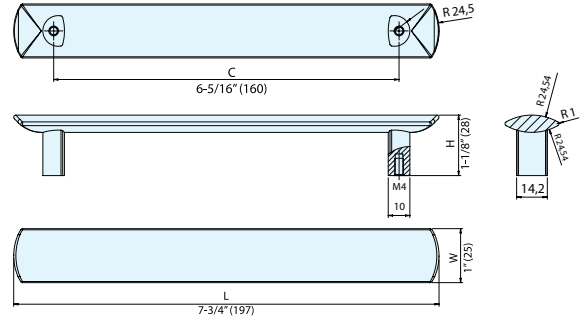

# HANDLE

**ES-Z007-160**

- Classic shaped handle.
- Smooth, handcrafted finish.

Matte Antique Brass

Dark Bronze

White Bronze

Matte Antique Copper

| Item No.       | L               | C                | H              | W          | Weight (g) | Box (pcs) | Carton (pcs) |
|----------------|-----------------|------------------|----------------|------------|------------|-----------|--------------|
| ES-Z007-160/WB | 7-3/4"<br>(197) | 6-5/16"<br>(160) | 1-1/8"<br>(28) | 1"<br>(25) | 210        | 15        | 200          |
| ES-Z007-160/DB |                 |                  |                |            |            |           |              |
| ES-Z007-160/AB |                 |                  |                |            |            |           |              |
| ES-Z007-160/AC |                 |                  |                |            |            |           |              |

# HANDLE

**ES-Z010-96**

Matte Antique Copper

- Bold design for the modern style.
- Rustic, smooth finish.

Dark Bronze

Matte Antique Brass

White Bronze

| Item No.       | L               | C              | H               | Weight (g) | Box (pcs) | Carton (pcs) |
|----------------|-----------------|----------------|-----------------|------------|-----------|--------------|
| ES-Z010-096/WB | 5-1/8"<br>(130) | 3-3/4"<br>(96) | 1-1/16"<br>(27) | 97         | 20        | 200          |
| ES-Z010-096/DB |                 |                |                 |            |           |              |
| ES-Z010-096/AB |                 |                |                 |            |           |              |
| ES-Z010-096/AC |                 |                |                 |            |           |              |