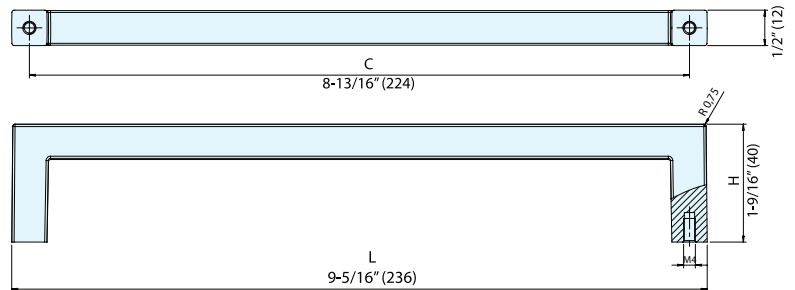

White Bronze

Dark Bronze

Matte Antique Brass

Matte Antique Copper

| Item No. | L | C | H | Weight (g) | Box (pcs) | Carton (pcs) |
|----------------|------------------|-------------------|-----------------|------------|-----------|--------------|
| ES-Z003-224/WB | 9-5/16" (236) | 8-13/16" (224) | 1-9/16" (40) | 260 | 10 | 200 |
| ES-Z003-224/DB | | | | | | |
| ES-Z003-224/AB | | | | | | |
| ES-Z003-224/AC | | | | | | |