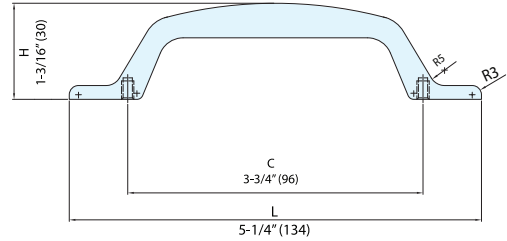

HANDLE

ES-Z009-96

- Unique, handcrafted handles.
- Antique finishes.

Matte Antique Copper

Dark Bronze

Matte Antique Brass

White Bronze

| Item No. | L | C | H | Weight (g) | Box (pcs) | Carton (pcs) |
|---------------|-----------------|----------------|-----------------|------------|-----------|--------------|
| ES-Z009-96/WB | 5-1/4" (134) | 3-3/4" (96) | 1-3/16" (30) | 90 | 20 | 200 |
| ES-Z009-96/DB | | | | | | |
| ES-Z009-96/AB | | | | | | |
| ES-Z009-96/AC | | | | | | |

White Bronze

Dark Bronze

Matte Antique Brass

Matte Antique Copper

| Item No. | L | C | H | Weight (g) | Box (pcs) | Carton (pcs) |
|----------------|------------------|-------------------|-----------------|------------|-----------|--------------|
| ES-Z003-224/WB | 9-5/16" (236) | 8-13/16" (224) | 1-9/16" (40) | 260 | 10 | 200 |
| ES-Z003-224/DB | | | | | | |
| ES-Z003-224/AB | | | | | | |
| ES-Z003-224/AC | | | | | | |