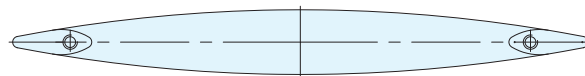

HANDLE

ES-Z004-160

• Contemporary, rustic finish.

Matte Antique Brass

Dark Bronze

White Bronze

Matte Antique Copper

Item No.	L	C	H	Weight (g)	Box (pcs)	Carton (pcs)
ES-Z004-160/WB	8-1/4" (210)	6-5/16" (160)	9/16" (15)	125	15	200
ES-Z004-160/DB						
ES-Z004-160/AB						
ES-Z004-160/AC						

Material	Finish
Zinc Alloy	White Bronze (WB), Dark Bronze (DB), Matte Antique Brass (AB), Matte Antique Copper (AC)

HANDLE

ES-Z008-128

• Rounded handle pull with smooth finish.

Dark Bronze

White Bronze

Matte Antique Brass

Matte Antique Copper

Item No.	L	C	Weight (g)	Box (pcs)	Carton (pcs)
ES-Z008-128/WB	6-5/16" (160)	5-1/16" (128)	88	25	200
ES-Z008-128/DB					
ES-Z008-128/AB					
ES-Z008-128/AC					

Material	Finish
Zinc Alloy	White Bronze (WB), Dark Bronze (DB), Matte Antique Brass (AB), Matte Antique Copper (AC)