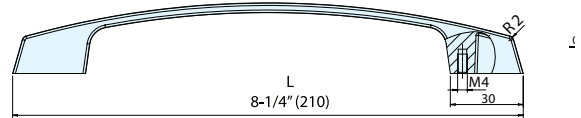

HANDLE

ES-Z004-160

• Contemporary, rustic finish.

Matte Antique Brass

Dark Bronze

White Bronze

Matte Antique Copper

Item No.	L	C	H	Weight (g)	Box (pcs)	Carton (pcs)
ES-Z004-160/WB	8-1/4" (210)	6-5/16" (160)	9/16" (15)	125	15	200
ES-Z004-160/DB						
ES-Z004-160/AB						
ES-Z004-160/AC						

Matte Antique Copper

Item No.	L	C	Weight (g)	Box (pcs)	Carton (pcs)
ES-Z008-128/WB	6-5/16" (160)	5-1/16" (128)	88	25	200
ES-Z008-128/DB					
ES-Z008-128/AB					
ES-Z008-128/AC					

Material	Finish
Zinc Alloy	White Bronze (WB), Dark Bronze (DB), Matte Antique Brass (AB), Matte Antique Copper (AC)