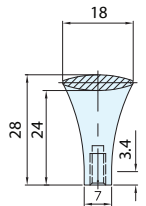

HANDLE

ES-Z004-160

• Contemporary, rustic finish.

Matte Antique Brass

Dark Bronze

White Bronze

Matte Antique Copper

Item No.	L	C	H	Weight (g)	Box (pcs)	Carton (pcs)
ES-Z004-160/WB	8-1/4" (210)	6-5/16" (160)	9/16" (15)	125	15	200
ES-Z004-160/DB						
ES-Z004-160/AB						
ES-Z004-160/AC						

Material	Finish
Zinc Alloy	White Bronze (WB), Dark Bronze (DB), Matte Antique Brass (AB), Matte Antique Copper (AC)

HANDLE

ES-Z008-128

• Rounded handle pull with smooth finish.

Dark Bronze

White Bronze

Matte Antique Brass

Matte Antique Copper

Item No.	L	C	Weight (g)	Box (pcs)	Carton (pcs)
ES-Z008-128/WB	6-5/16" (160)	5-1/16" (128)	88	25	200
ES-Z008-128/DB					
ES-Z008-128/AB					
ES-Z008-128/AC					

Material	Finish
Zinc Alloy	White Bronze (WB), Dark Bronze (DB), Matte Antique Brass (AB), Matte Antique Copper (AC)