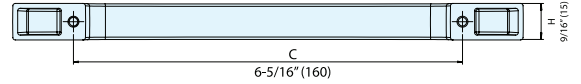

HANDLE

ES-Z004-160

• Contemporary, rustic finish.

Matte Antique Brass

Dark Bronze

White Bronze

Matte Antique Copper

Item No.	L	C	H	Weight (g)	Box (pcs)	Carton (pcs)
ES-Z004-160/WB	8-1/4" (210)	6-5/16" (160)	9/16" (15)	125	15	200
ES-Z004-160/DB						
ES-Z004-160/AB						
ES-Z004-160/AC						

Material	Finish
Zinc Alloy	White Bronze (WB), Dark Bronze (DB), Matte Antique Brass (AB), Matte Antique Copper (AC)

HANDLE

ES-Z008-128

• Rounded handle pull with smooth finish.

Dark Bronze

White Bronze

Matte Antique Brass

Matte Antique Copper

Item No.	L	C	Weight (g)	Box (pcs)	Carton (pcs)
ES-Z008-128/WB	6-5/16" (160)	5-1/16" (128)	88	25	200
ES-Z008-128/DB					
ES-Z008-128/AB					
ES-Z008-128/AC					

Material	Finish
Zinc Alloy	White Bronze (WB), Dark Bronze (DB), Matte Antique Brass (AB), Matte Antique Copper (AC)