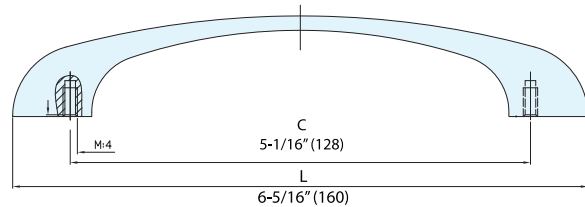

HANDLE

ES-Z004-160

• Contemporary, rustic finish.

Matte Antique Brass

Dark Bronze

White Bronze

Matte Antique Copper

Item No.	L	C	H	Weight (g)	Box (pcs)	Carton (pcs)
ES-Z004-160/WB	8-1/4" (210)	6-5/16" (160)	9/16" (15)	125	15	200
ES-Z004-160/DB						
ES-Z004-160/AB						
ES-Z004-160/AC						

Material	Finish
Zinc Alloy	White Bronze (WB), Dark Bronze (DB), Matte Antique Brass (AB), Matte Antique Copper (AC)

HANDLE

ES-Z008-128

• Rounded handle pull with smooth finish.

Dark Bronze

White Bronze

Matte Antique Brass

Matte Antique Copper

Item No.	L	C	Weight (g)	Box (pcs)	Carton (pcs)
ES-Z008-128/WB	6-5/16" (160)	5-1/16" (128)	88	25	200
ES-Z008-128/DB					
ES-Z008-128/AB					
ES-Z008-128/AC					

Material	Finish
Zinc Alloy	White Bronze (WB), Dark Bronze (DB), Matte Antique Brass (AB), Matte Antique Copper (AC)