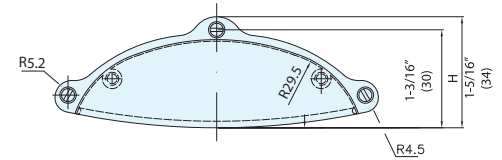

# HANDLE

**ES-Z405-64**

White Bronze

Dark Bronze

Matte Antique Brass

Matte Antique Copper

- Handle pull with a vintage style.
- Bold designs with rustic finish.

Item No.	L	C1	C2	H	Weight (g)	Box (pcs)	Carton (pcs)
ES-Z405-64/WB	3-7/8" (99)	3-9/16" (91)	2-1/2" (64)	1-5/16" (34)	37	25	200
ES-Z405-64/DB							
ES-Z405-64/AB							
ES-Z405-64/AC							