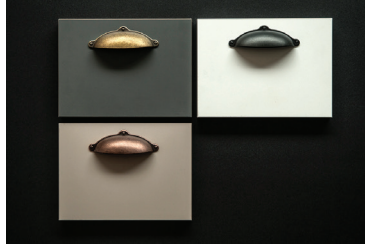

# HANDLE

**ES-Z405-64**

White Bronze

Dark Bronze

Matte Antique Brass

Matte Antique Copper

- Handle pull with a vintage style.
- Bold designs with rustic finish.

Item No.	L	C1	C2	H	Weight (g)	Box (pcs)	Carton (pcs)
ES-Z405-64/WB	3-7/8" (99)	3-9/16" (91)	2-1/2" (64)	1-5/16" (34)	37	25	200
ES-Z405-64/DB							
ES-Z405-64/AB							
ES-Z405-64/AC							

Material	Finish
Zinc Alloy	White Bronze (WB), Dark Bronze (DB), Matte Antique Brass (AB), Matte Antique Copper (AC)

# HANDLE

**ES-A401-41**

Matte Antique Brass

Dark Bronze

White Bronze

Matte Antique Copper

- Contemporary style with a vintage finish.

Item No.	L	C	H	W	Weight (g)	Box (pcs)	Carton (pcs)
ES-A401-41/WB	1-5/8" (41)	13/16" (20)	1-9/16" (40)	13/16" (20)	22	25	200
ES-A401-41/DB							
ES-A401-41/AB							
ES-A401-41/AC							