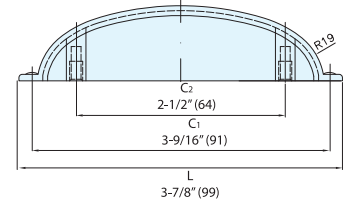

# HANDLE

**ES-Z405-64**

White Bronze

Dark Bronze

Matte Antique Brass

Matte Antique Copper

- Handle pull with a vintage style.
- Bold designs with rustic finish.

Item No.	L	C1	C2	H	Weight (g)	Box (pcs)	Carton (pcs)
ES-Z405-64/WB	3-7/8" (99)	3-9/16" (91)	2-1/2" (64)	1-5/16" (34)	37	25	200
ES-Z405-64/DB							
ES-Z405-64/AB							
ES-Z405-64/AC							

# HANDLE

**ES-A401-41**

Matte Antique Brass

Dark Bronze

White Bronze

Matte Antique Copper

- Contemporary style with a vintage finish.

Item No.	L	C	H	W	Weight (g)	Box (pcs)	Carton (pcs)
ES-A401-41/WB	1-5/8" (41)	13/16" (20)	1-9/16" (40)	13/16" (20)	22	25	200
ES-A401-41/DB							
ES-A401-41/AB							
ES-A401-41/AC							