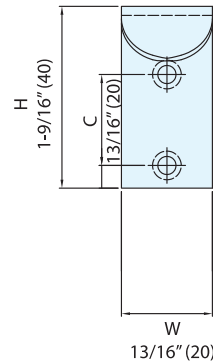

# HANDLE

**ES-Z405-64**

White Bronze

Dark Bronze

Matte Antique Brass

Matte Antique Copper

- Handle pull with a vintage style.
- Bold designs with rustic finish.

Item No.	L	C1	C2	H	Weight (g)	Box (pcs)	Carton (pcs)
ES-Z405-64/WB	3-7/8" (99)	3-9/16" (91)	2-1/2" (64)	1-5/16" (34)	37	25	200
ES-Z405-64/DB							
ES-Z405-64/AB							
ES-Z405-64/AC							

# HANDLE

**ES-A401-41**

Matte Antique Brass

Dark Bronze

White Bronze

Matte Antique Copper

- Contemporary style with a vintage finish.

Item No.	L	C	H	W	Weight (g)	Box (pcs)	Carton (pcs)
ES-A401-41/WB	1-5/8" (41)	13/16" (20)	1-9/16" (40)	13/16" (20)	22	25	200
ES-A401-41/DB							
ES-A401-41/AB							
ES-A401-41/AC							