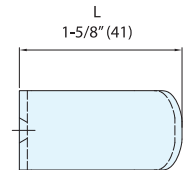

# HANDLE

**ES-Z405-64**

White Bronze

Dark Bronze

Matte Antique Brass

Matte Antique Copper

- Handle pull with a vintage style.
- Bold designs with rustic finish.

Item No.	L	C1	C2	H	Weight (g)	Box (pcs)	Carton (pcs)
ES-Z405-64/WB	3-7/8" (99)	3-9/16" (91)	2-1/2" (64)	1-5/16" (34)	37	25	200
ES-Z405-64/DB							
ES-Z405-64/AB							
ES-Z405-64/AC							

# HANDLE

**ES-A401-41**

Matte Antique Brass

Dark Bronze

White Bronze

Matte Antique Copper

- Contemporary style with a vintage finish.

Item No.	L	C	H	W	Weight (g)	Box (pcs)	Carton (pcs)
ES-A401-41/WB	1-5/8" (41)	13/16" (20)	1-9/16" (40)	13/16" (20)	22	25	200
ES-A401-41/DB							
ES-A401-41/AB							
ES-A401-41/AC							