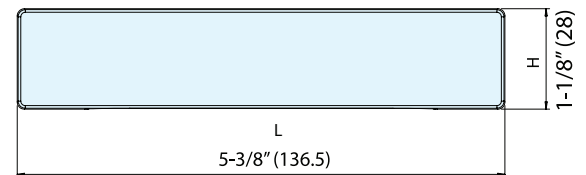

KNOB

ES-Z201-33

Matte Antique Copper

- Rustic finishes to a modern knob.
- Smooth finishes.

Dark Bronze

Matte Antique Brass

White Bronze

Item No.	H	D	D1	Weight (g)	Box (pcs)	Carton (pcs)
ES-Z201-33/WB	1-1/8" (28)	1-5/16" (33)	11/16" (18)	62	25	200
ES-Z201-33/DB						
ES-Z201-33/AB						
ES-Z201-33/AC						

Material	Finish
Zinc Alloy	White Bronze (WB), Dark Bronze (DB), Matte Antique Brass (AB), Matte Antique Copper (AC)

HANDLE

ES-Z402-128

Matte Antique Brass

- Bold, block design.
- Detailed, rustic finish.

Dark Bronze

White Bronze

Matte Antique Copper

Item No.	L	C1	C2	H	Weight (g)	Box (pcs)	Carton (pcs)
ES-Z402-128/WB	5-3/8" (136.5)	3-3/4" (96)	5-1/16" (128)	1-1/8" (28)	184	15	200
ES-Z402-128/DB							
ES-Z402-128/AB							
ES-Z402-128/AC							