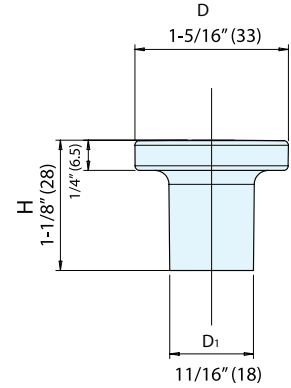

KNOB

ES-Z201-33

Matte Antique Copper

- Rustic finishes to a modern knob.
- Smooth finishes.

Dark Bronze

Matte Antique Brass

White Bronze

Item No.	H	D	D1	Weight (g)	Box (pcs)	Carton (pcs)
ES-Z201-33/WB	1-1/8" (28)	1-5/16" (33)	11/16" (18)	62	25	200
ES-Z201-33/DB						
ES-Z201-33/AB						
ES-Z201-33/AC						

Material	Finish
Zinc Alloy	White Bronze (WB), Dark Bronze (DB), Matte Antique Brass (AB), Matte Antique Copper (AC)

HANDLE

ES-Z402-128

Matte Antique Brass

- Bold, block design.
- Detailed, rustic finish.

Dark Bronze

White Bronze

Matte Antique Copper

Item No.	L	C1	C2	H	Weight (g)	Box (pcs)	Carton (pcs)
ES-Z402-128/WB	5-3/8" (136.5)	3-3/4" (96)	5-1/16" (128)	1-1/8" (28)	184	15	200
ES-Z402-128/DB							
ES-Z402-128/AB							
ES-Z402-128/AC							