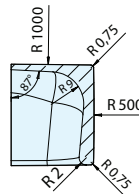

White Bronze

Matte Antique Copper

Item No.	L	C1	C2	H	Weight (g)	Box (pcs)	Carton (pcs)
ES-Z402-128/WB	5-3/8" (136.5)	3-3/4" (96)	5-1/16" (128)	1-1/8" (28)	184	15	200
ES-Z402-128/DB							
ES-Z402-128/AB							
ES-Z402-128/AC							