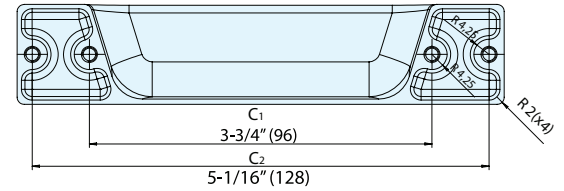

White Bronze

Matte Antique Copper

Item No.	L	C1	C2	H	Weight (g)	Box (pcs)	Carton (pcs)
ES-Z402-128/WB	5-3/8" (136.5)	3-3/4" (96)	5-1/16" (128)	1-1/8" (28)	184	15	200
ES-Z402-128/DB							
ES-Z402-128/AB							
ES-Z402-128/AC							