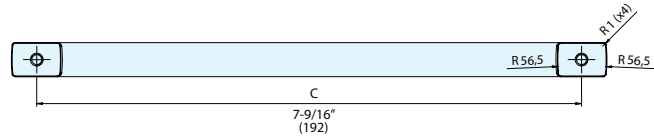

HANDLE

ES-Z006-192

Dark Bronze

White Bronze

Matte Antique Brass

Matte Antique Copper

- Sleek brushed finish with contemporary style.
- Smooth to the touch.

Item No.	C	H	Weight (g)	Box (pcs)	Carton (pcs)
ES-Z006-192/WB	7-9/16" (192)	1-3/8" (35)	260	10	200
ES-Z006-192/DB					
ES-Z006-192/AB					
ES-Z006-192/AC					

Dark Bronze

White Bronze

Matte Antique Copper

Item No.	L	C	Weight (g)	Box (pcs)	Carton (pcs)
ES-Z401-128/WB	11-7/16" (290)	5-1/16" (128)	131	10	200
ES-Z401-128/DB					
ES-Z401-128/AB					
ES-Z401-128/AC					