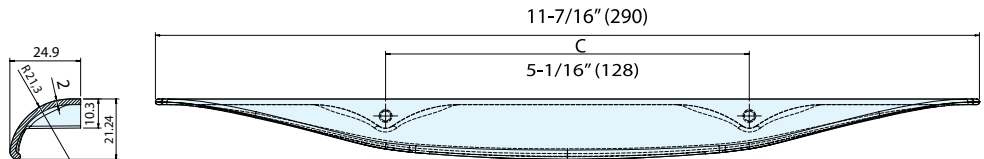

Dark Bronze

White Bronze

Matte Antique Copper

Item No.	L	C	Weight (g)	Box (pcs)	Carton (pcs)
ES-Z401-128/WB	11-7/16" (290)	5-1/16" (128)	131	10	200
ES-Z401-128/DB					
ES-Z401-128/AB					
ES-Z401-128/AC					