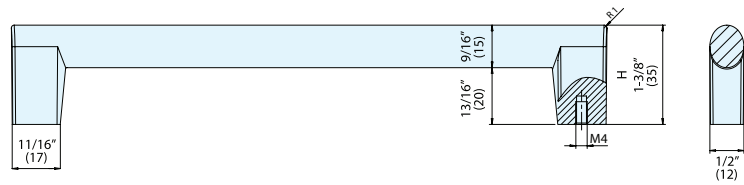

HANDLE

ES-Z006-192

Dark Bronze

White Bronze

Matte Antique Brass

Matte Antique Copper

- Sleek brushed finish with contemporary style.
- Smooth to the touch.

Item No.	C	H	Weight (g)	Box (pcs)	Carton (pcs)
ES-Z006-192/WB	7-9/16" (192)	1-3/8" (35)	260	10	200
ES-Z006-192/DB					
ES-Z006-192/AB					
ES-Z006-192/AC					

Dark Bronze

White Bronze

Matte Antique Copper

Item No.	L	C	Weight (g)	Box (pcs)	Carton (pcs)
ES-Z401-128/WB	11-7/16" (290)	5-1/16" (128)	131	10	200
ES-Z401-128/DB					
ES-Z401-128/AB					
ES-Z401-128/AC					