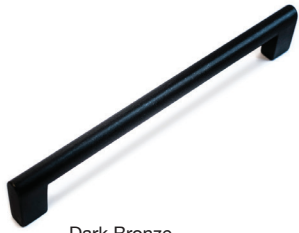

HANDLE

ES-Z006-192

Dark Bronze

White Bronze

Matte Antique Brass

Matte Antique Copper

- Sleek brushed finish with contemporary style.
- Smooth to the touch.

Item No.	C	H	Weight (g)	Box (pcs)	Carton (pcs)
ES-Z006-192/WB	7-9/16" (192)	1-3/8" (35)	260	10	200
ES-Z006-192/DB					
ES-Z006-192/AB					
ES-Z006-192/AC					

Material	Finish
Zinc Alloy	White Bronze (WB), Dark Bronze (DB), Matte Antique Brass (AB), Matte Antique Copper (AC)

HANDLE

ES-Z401-128

Matte Antique Brass

- Organic shaped handle with rustic finish.
- Handcrafted, smooth to the touch.

Dark Bronze

White Bronze

Matte Antique Copper

Item No.	L	C	Weight (g)	Box (pcs)	Carton (pcs)
ES-Z401-128/WB	11-7/16" (290)	5-1/16" (128)	131	10	200
ES-Z401-128/DB					
ES-Z401-128/AB					
ES-Z401-128/AC					

Material	Finish
Zinc Alloy	White Bronze (WB), Dark Bronze (DB), Matte Antique Brass (AB), Matte Antique Copper (AC)