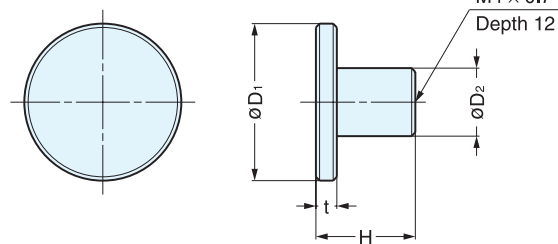

PULL (GOLD PLATED)

TMT

Item No.	W	L	D	H	Weight (g)	Box (pcs)	Carton (pcs)
TMT-16	16	25.0 (63/64")	12.5	20	31	1	10
TMT-20	20	31.5 (15/64")	16.0	25	64		

Material	Finish
Brass	24K Gold Plating

KNOB

DW-50N

• Includes insert block and set screw for surface mounting.

Item No.	Weight (g)	Box (pcs)	Carton (pcs)
DW-50N	130	20	100

Material	Finish
Brass	Matte Chrome

KNOB

A SERIES

Material	Finish
Aluminum	Anodized, Black

Item No.	D ₁	H	D ₂	t	Weight (g)	Box (pcs)	Carton (pcs)
A-861	25/32" (20 mm)	45/64" (18.0 mm)	25/64" (10 mm)	5/32" (4.0 mm)	5.0	48	1152
A-861-BL			7/16" (11 mm)	11/64" (4.5 mm)			
A-862	63/64" (25 mm)	47/64" (18.5)	15/32" (12 mm)	13/64" (5.0 mm)	15.0	24	576
A-862-BL			33/64" (13 mm)				
A-863	1-3/16" (30 mm)	3/4" (19.0 mm)	15/32" (12 mm)	13/64" (5.0 mm)	15.0	24	576
A-863-BL	1-3/8" (35 mm)		33/64" (13 mm)				
A-864	1-3/8" (35 mm)	3/4" (19.0 mm)	15/32" (12 mm)	13/64" (5.0 mm)	16.5	24	576
A-864-BL			33/64" (13 mm)				