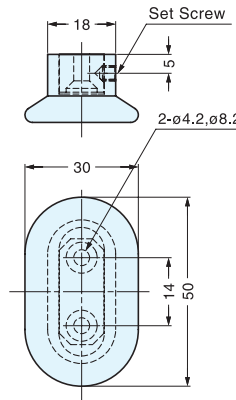

PULL (GOLD PLATED)

TMT

Item No.	W	L	D	H	Weight (g)	Box (pcs)	Carton (pcs)
TMT-16	16	25.0 (63/64")	12.5	20	31	1	10
TMT-20	20	31.5 (15/64")	16.0	25	64		

Material	Finish
Brass	24K Gold Plating

KNOB

DW-50N

• Includes insert block and set screw for surface mounting.

Item No.	Weight (g)	Box (pcs)	Carton (pcs)
DW-50N	130	20	100

Material	Finish
Brass	Matte Chrome

KNOB

A SERIES

Material	Finish
Aluminum	Anodized, Black

Item No.	D ₁	H	D ₂	t	Weight (g)	Box (pcs)	Carton (pcs)
A-861	25/32" (20 mm)	45/64" (18.0 mm)	25/64" (10 mm)	5/32" (4.0 mm)	5.0	48	1152
A-861-BL			7/16" (11 mm)	11/64" (4.5 mm)			
A-862	63/64" (25 mm)	47/64" (18.5)	15/32" (12 mm)	13/64" (5.0 mm)	15.0	24	576
A-862-BL			33/64" (13 mm)				
A-863	1-3/16" (30 mm)	3/4" (19.0 mm)	15/32" (12 mm)	13/64" (5.0 mm)	15.0	24	576
A-863-BL	1-3/8" (35 mm)		33/64" (13 mm)				
A-864	1-3/8" (35 mm)	3/4" (19.0 mm)	15/32" (12 mm)	13/64" (5.0 mm)	16.5	24	576
A-864-BL			33/64" (13 mm)				