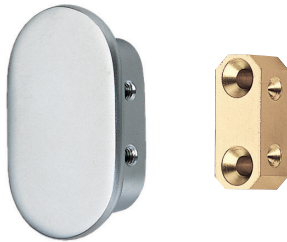

PULL (GOLD PLATED)

TMT

Item No.	W	L	D	H	Weight (g)	Box (pcs)	Carton (pcs)
TMT-16	16	25.0 (63/64")	12.5	20	31	1	10
TMT-20	20	31.5 (15/64")	16.0	25	64		

Material	Finish
Brass	24K Gold Plating

KNOB

DW-50N

• Includes insert block and set screw for surface mounting.

Item No.	Weight (g)	Box (pcs)	Carton (pcs)
DW-50N	130	20	100

Material	Finish
Brass	Matte Chrome

KNOB

A SERIES

Material	Finish
Aluminum	Anodized, Black

Item No.	D ₁	H	D ₂	t	Weight (g)	Box (pcs)	Carton (pcs)
A-861	25/32" (20 mm)	45/64" (18.0 mm)	25/64" (10 mm)	5/32" (4.0 mm)	5.0	48	1152
A-861-BL			7/16" (11 mm)	11/64" (4.5 mm)			
A-862	63/64" (25 mm)	47/64" (18.5)	15/32" (12 mm)	13/64" (5.0 mm)	15.0	24	576
A-862-BL			33/64" (13 mm)				
A-863	1-3/16" (30 mm)	3/4" (19.0 mm)	15/32" (12 mm)	13/64" (5.0 mm)	15.0	24	576
A-863-BL	1-3/8" (35 mm)		33/64" (13 mm)				
A-864	1-3/8" (35 mm)	3/4" (19.0 mm)	15/32" (12 mm)	13/64" (5.0 mm)	16.5	24	576
A-864-BL			33/64" (13 mm)				