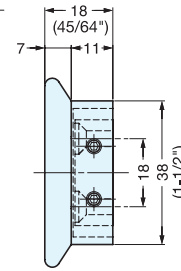

PULL (GOLD PLATED)

TMT

Item No.	W	L	D	H	Weight (g)	Box (pcs)	Carton (pcs)
TMT-16	16	25.0 (63/64")	12.5	20	31	1	10
TMT-20	20	31.5 (15/64")	16.0	25	64		

Material	Finish
Brass	24K Gold Plating

KNOB

DW-50N

• Includes insert block and set screw for surface mounting.

Item No.	Weight (g)	Box (pcs)	Carton (pcs)
DW-50N	130	20	100

Material	Finish
Brass	Matte Chrome

KNOB

A SERIES

Material	Finish
Aluminum	Anodized, Black

Item No.	D ₁	H	D ₂	t	Weight (g)	Box (pcs)	Carton (pcs)
A-861	25/32" (20 mm)	45/64" (18.0 mm)	25/64" (10 mm)	5/32" (4.0 mm)	5.0	48	1152
A-861-BL			7/16" (11 mm)	11/64" (4.5 mm)			
A-862	63/64" (25 mm)	47/64" (18.5)	15/32" (12 mm)	13/64" (5.0 mm)	15.0	24	576
A-862-BL			33/64" (13 mm)				
A-863	1-3/16" (30 mm)	3/4" (19.0 mm)	15/32" (12 mm)	13/64" (5.0 mm)	15.0	24	576
A-863-BL	1-3/8" (35 mm)		33/64" (13 mm)				
A-864	1-3/8" (35 mm)	3/4" (19.0 mm)	15/32" (12 mm)	13/64" (5.0 mm)	16.5	24	576
A-864-BL			33/64" (13 mm)				