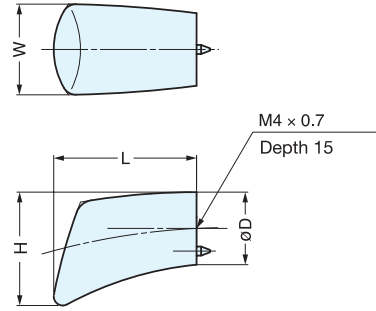

PULL (GOLD PLATED)

TMT

Item No.	W	L	D	H	Weight (g)	Box (pcs)	Carton (pcs)
TMT-16	16	25.0 (63/64")	12.5	20	31	1	10
TMT-20	20	31.5 (15/64")	16.0	25	64		

Material	Finish
Brass	24K Gold Plating

KNOB

DW-50N

• Includes insert block and set screw for surface mounting.

Item No.	Weight (g)	Box (pcs)	Carton (pcs)
DW-50N	130	20	100

Material	Finish
Brass	Matte Chrome

KNOB

A SERIES

Material	Finish
Aluminum	Anodized, Black

Item No.	D ₁	H	D ₂	t	Weight (g)	Box (pcs)	Carton (pcs)
A-861	25/32" (20 mm)	45/64" (18.0 mm)	25/64" (10 mm)	5/32" (4.0 mm)	5.0	48	1152
A-861-BL			7/16" (11 mm)	11/64" (4.5 mm)			
A-862	63/64" (25 mm)	47/64" (18.5)	15/32" (12 mm)	13/64" (5.0 mm)	15.0	24	576
A-862-BL			33/64" (13 mm)				
A-863	1-3/16" (30 mm)	3/4" (19.0 mm)	15/32" (12 mm)	13/64" (5.0 mm)	15.0	24	576
A-863-BL	1-3/8" (35 mm)		33/64" (13 mm)				
A-864	1-3/8" (35 mm)	3/4" (19.0 mm)	15/32" (12 mm)	13/64" (5.0 mm)	16.5	24	576
A-864-BL			33/64" (13 mm)				