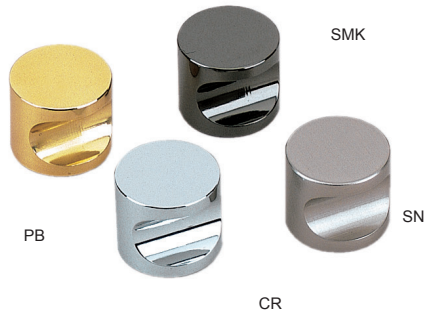

**KNOB**

**MRB**

\*MRB-L No anti-rotation pin.

Please specify the finish when ordering.

Material	Finish
Brass	Chrome (CR)
	Polished Brass (PB)/(MRB-L only)
	Smoke (SMK)/(MRB-L only)
	Satin Nickel (SN)

Item No.	D	H	P	d	Weight (g)	Box (pcs)	Carton (pcs)	Screw
MRB-S	18 (45/64")	21 (53/64")	5	3	38	30	300	M4 × 25
MRB-L	24 (15/16")		-	-	70			#8-32 × 1

**KNOB**

**SY**

Please specify the finish when ordering.

Item No.	D	H	Weight (g)	Box (pcs)	Carton (pcs)	Material	Finish
SY-16	16 (5/8")	15 (19/32")	10	40	400	Brass	Polished Brass (PB)
SY-22	22 (7/8")	17 (43/64")	21	30	300		Satin Nickel (SN)

**KNOB**

**MKZ**

Please specify the finish when ordering.

Material	Finish
Zinc Alloy	Chrome (CR), Polished Brass (PB), Smoke (SMK), Satin Brass (SB), Satin Nickel (SN)

Item No.	D	A	B	H	h	C	C <sub>1</sub>	d	S	Weight (g)	Box (pcs)	Carton (pcs)
MKZ-S	15	9.5	15 (19/32")	20	13.5	8	4.5	2	6	11	50	500
MKZ-L	21	12.5	20 (25/32")	26	17.0	11			7	29		