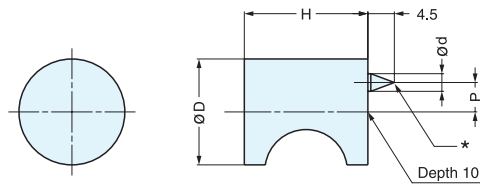

**KNOB**

**MRB**

\*MRB-L No anti-rotation pin.

Please specify the finish when ordering.

Material	Finish
Brass	Chrome (CR)
	Polished Brass (PB)/(MRB-L only)
	Smoke (SMK)/(MRB-L only)
	Satin Nickel (SN)

Item No.	D	H	P	d	Weight (g)	Box (pcs)	Carton (pcs)	Screw
MRB-S	18 (45/64")	21 (53/64")	5	3	38	30	300	M4 × 25
MRB-L	24 (15/16")		-	-	70			#8-32 × 1

**KNOB**

**SY**

Please specify the finish when ordering.

Item No.	D	H	Weight (g)	Box (pcs)	Carton (pcs)	Material	Finish
SY-16	16 (5/8")	15 (19/32")	10	40	400	Brass	Polished Brass (PB)
SY-22	22 (7/8")	17 (43/64")	21	30	300		Satin Nickel (SN)