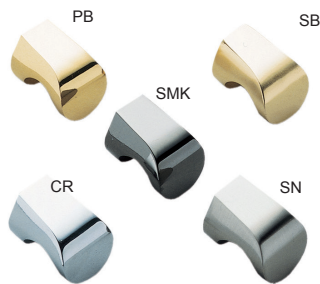

**KNOB**

**MRB**

\*MRB-L No anti-rotation pin.

Please specify the finish when ordering.

Material	Finish
Brass	Chrome (CR)
	Polished Brass (PB)/(MRB-L only)
	Smoke (SMK)/(MRB-L only)
	Satin Nickel (SN)

Item No.	D	H	P	d	Weight (g)	Box (pcs)	Carton (pcs)	Screw
MRB-S	18 (45/64")	21 (53/64")	5	3	38	30	300	M4 × 25
MRB-L	24 (15/16")		-	-	70			#8-32 × 1

**KNOB**

**SY**

Please specify the finish when ordering.

Item No.	D	H	Weight (g)	Box (pcs)	Carton (pcs)	Material	Finish
SY-16	16 (5/8")	15 (19/32")	10	40	400	Brass	Polished Brass (PB)
SY-22	22 (7/8")	17 (43/64")	21	30	300		Satin Nickel (SN)

**KNOB**

**MKZ**

Please specify the finish when ordering.

Material	Finish
Zinc Alloy	Chrome (CR), Polished Brass (PB), Smoke (SMK), Satin Brass (SB), Satin Nickel (SN)

Item No.	D	A	B	H	h	C	C <sub>1</sub>	d	S	Weight (g)	Box (pcs)	Carton (pcs)
MKZ-S	15	9.5	15 (19/32")	20	13.5	8	4.5	2	6	11	50	500
MKZ-L	21	12.5	20 (25/32")	26	17.0	11			7	29		