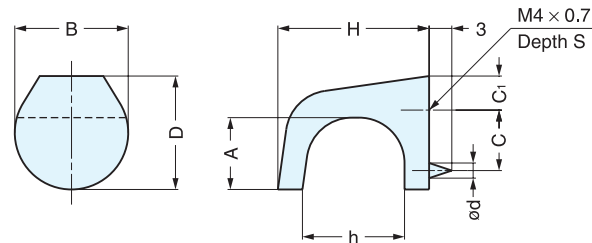

KNOB

MKZ

Please specify the finish when ordering.

Material	Finish
Zinc Alloy	Chrome (CR), Polished Brass (PB), Smoke (SMK), Satin Brass (SB), Satin Nickel (SN)

Item No.	D	A	B	H	h	C	C₁	d	S	Weight (g)	Box (pcs)	Carton (pcs)
MKZ-S	15	9.5	15 (19/32")	20	13.5	8	4.5	2	6	11	50	500
MKZ-L	21	12.5	20 (25/32")	26	17.0	11			7	29