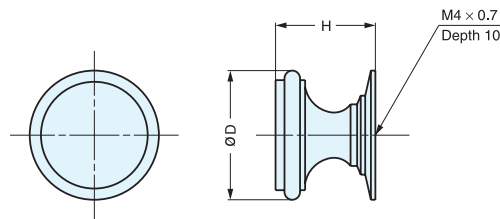

**KNOB**

**MRB**

\*MRB-L No anti-rotation pin.

Please specify the finish when ordering.

Material	Finish
Brass	Chrome (CR)
	Polished Brass (PB)/(MRB-L only)
	Smoke (SMK)/(MRB-L only)
	Satin Nickel (SN)

Item No.	D	H	P	d	Weight (g)	Box (pcs)	Carton (pcs)	Screw
MRB-S	18 (45/64")	21 (53/64")	5	3	38	30	300	M4 × 25
MRB-L	24 (15/16")		-	-	70			#8-32 × 1

**KNOB**

**SY**

Please specify the finish when ordering.

Item No.	D	H	Weight (g)	Box (pcs)	Carton (pcs)	Material	Finish
SY-16	16 (5/8")	15 (19/32")	10	40	400	Brass	Polished Brass (PB)
SY-22	22 (7/8")	17 (43/64")	21	30	300		Satin Nickel (SN)