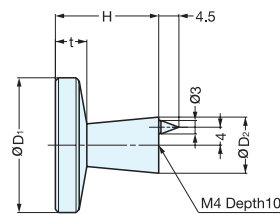

KNOB

TS

Item No.	D₁	D₂	H	t	Weight (g)	Box (pcs)	Carton (pcs)
TS-25	25	14.5	23	6.7	36	50	200
TS-30	30				47		
TS-36	36	15.0	24	7.5	70	30	120

Material	Finish
Brass	Satin Nickel