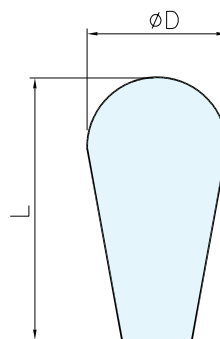

# EY-338

Item No.	D	L	Weight (g)	Box (pcs)	Carton (pcs)
EY-338/20	20 (3/4")	26	40	25	250
EY-338/25	25 ( 1")	32	75		

Material	Finish
304 Stainless Steel	Satin

# EY-339

Item No.	D	L	Weight (g)	Box (pcs)	Carton (pcs)
EY-339/20	20 (3/4")	37.5	125	25	250
EY-339/25	25 ( 1")	41.5	226		

Material	Finish
304 Stainless Steel	Satin