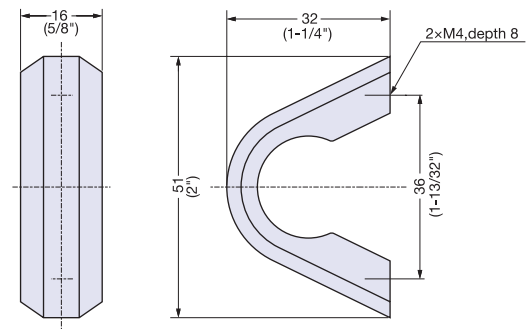

Zwei L Knob

ZL-1901

- Anti-rotation pin is removable.
- Includes 1" long stainless steel screw (M4 × 25).

Item No.	Material	Finish/Color	Weight (g)	Box (pcs)
ZL-1901	316 Stainless Steel	Zwei L	34	8

Zwei L Knob

ZL-1902

- Anti-rotation pin is removable.
- Includes 1" long stainless steel screw (M4 × 25).

Item No.	Material	Finish/Color	Weight (g)	Box (pcs)
ZL-1902	316 Stainless Steel	Zwei L	52	8

Zwei L Knob

ZL-1903

- Includes 1" long stainless steel screw (M4 × 25).

Item No.	Material	Finish/Color	Weight (g)	Box (pcs)
ZL-1903	316 Stainless Steel	Zwei L	58	8