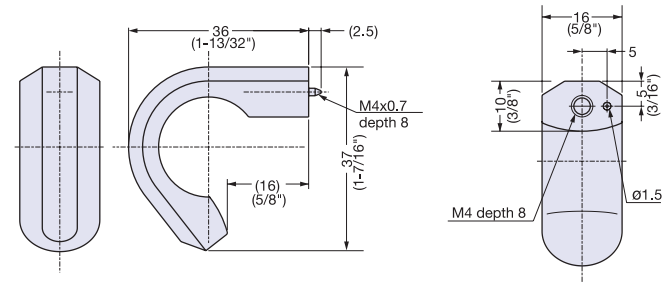

Zwei L Knob

ZL-1901

- Anti-rotation pin is removable.
- Includes 1" long stainless steel screw (M4 × 25).

Item No.	Material	Finish/Color	Weight (g)	Box (pcs)
ZL-1901	316 Stainless Steel	Zwei L	34	8

Zwei L Knob

ZL-1902

- Anti-rotation pin is removable.
- Includes 1" long stainless steel screw (M4 × 25).

Item No.	Material	Finish/Color	Weight (g)	Box (pcs)
ZL-1902	316 Stainless Steel	Zwei L	52	8

Zwei L Knob

ZL-1903

- Includes 1" long stainless steel screw (M4 × 25).

Item No.	Material	Finish/Color	Weight (g)	Box (pcs)
ZL-1903	316 Stainless Steel	Zwei L	58	8