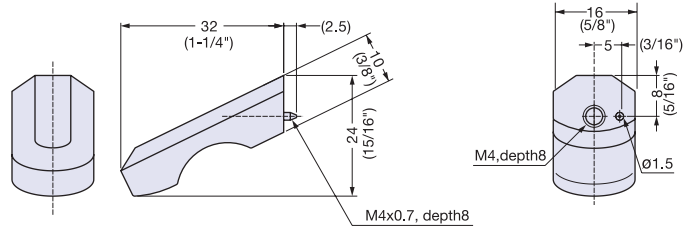

Zwei L Knob

ZL-1901

- Anti-rotation pin is removable.
- Includes 1" long stainless steel screw (M4 × 25).

Item No.	Material	Finish/Color	Weight (g)	Box (pcs)
ZL-1901	316 Stainless Steel	Zwei L	34	8

Zwei L Knob

ZL-1902

- Anti-rotation pin is removable.
- Includes 1" long stainless steel screw (M4 × 25).

Item No.	Material	Finish/Color	Weight (g)	Box (pcs)
ZL-1902	316 Stainless Steel	Zwei L	52	8

Zwei L Knob

ZL-1903

- Includes 1" long stainless steel screw (M4 × 25).

Item No.	Material	Finish/Color	Weight (g)	Box (pcs)
ZL-1903	316 Stainless Steel	Zwei L	58	8