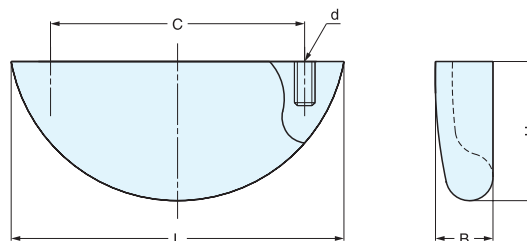

ROUND EDGE PULL

RD

Please specify the finish when ordering.

Material	Finish
Zinc Alloy	Smoke (SMK), Satin Nickel (SN)
	Polished Chrome (CR)
	Satin Brass (SB)

Item No.	L	C	H	B	d	Weight (g)	Box (pcs)	Carton (pcs)	Screw
RD-45	45 (1-25/35")	32 (1-17/64")	19.0 (3/4")	8.0	M3 × 0.5	22	40	480	M3 × 25
RD-55	55 (2-5/35")	42 (1-21/32)	23.0 (29/32")	9.5	M4 × 0.7	35	30	360	M4 × 28
RD-90	90 (3-35/64")	74 (2-29/32")	25.5 (1-1/64")	10.5		63	20	240