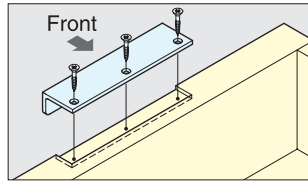

EDGE PULL

AG

Installation

Item No	L	H	P	P ₁	B	Holes	Box (pcs)	Carton (pcs)
AG-A405	46	18	29	7	30	2	120	480
AG-A402	90		73			3	70	280

Material	Finish
Brass	Satin Nickel

EDGE PULL

CN

Installation

Item No	L	L ₁	H	P	P ₁	P ₂	B	Box (pcs)	Carton (pcs)
CN-A362	106	76	36	93	28	8	22	28	280
CN-A360	137	107	36	123	28	8	22	16	64

Material	Finish
Brass	Satin Nickel

FINGER PULL

DR

Mirror

Satin

Material	Finish
304 Stainless Steel	Mirror (M) Satin (S)