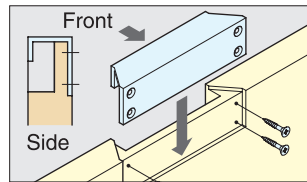

EDGE PULL

AG

Installation

Item No	L	H	P	P ₁	B	Holes	Box (pcs)	Carton (pcs)
AG-A405	46	18	29	7	30	2	120	480
AG-A402	90		73			3	70	280

Material	Finish
Brass	Satin Nickel

EDGE PULL

CN

Installation

Item No	L	L ₁	H	P	P ₁	P ₂	B	Box (pcs)	Carton (pcs)
CN-A362	106	76	36	93	28	8	22	28	280
CN-A360	137	107	36	123	28	8	22	16	64

Material	Finish
Brass	Satin Nickel

FINGER PULL

DR

Mirror

Satin

Material	Finish
304 Stainless Steel	Mirror (M) Satin (S)