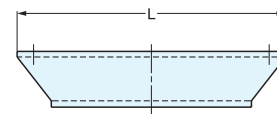

EDGE PULL

AG

Installation

Item No	L	H	P	P ₁	B	Holes	Box (pcs)	Carton (pcs)
AG-A405	46	18	29	7	30	2	120	480
AG-A402	90		73			3	70	280

Material	Finish
Brass	Satin Nickel

EDGE PULL

CN

Installation

Item No	L	L ₁	H	P	P ₁	P ₂	B	Box (pcs)	Carton (pcs)
CN-A362	106	76	36	93	28	8	22	28	280
CN-A360	137	107	36	123	28	8	22	16	64

Material	Finish
Brass	Satin Nickel

FINGER PULL

DR

Mirror

Satin

Material	Finish
304 Stainless Steel	Mirror (M) Satin (S)

Item No.	L	C	H	t	D	S	Weight (g)	Box (pcs)	Carton (pcs)	
DR-S/M	DR-S/S	24.5 (31/32")	18(45/64")	25.0 (63/64")	5.5	16.5	5	10	80	800
DR-L/M	DR-L/S	30.5 (1-13/64")	21(53/64")	31.5 (1-15/64")	6.5	20.5	6	22	50	500