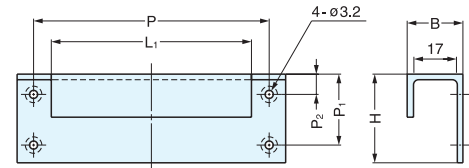

EDGE PULL

AG

Installation

Item No	L	H	P	P ₁	B	Holes	Box (pcs)	Carton (pcs)
AG-A405	46	18	29	7	30	2	120	480
AG-A402	90		73			3	70	280

Material	Finish
Brass	Satin Nickel

EDGE PULL

CN

Installation

Item No	L	L ₁	H	P	P ₁	P ₂	B	Box (pcs)	Carton (pcs)
CN-A362	106	76	36	93	28	8	22	28	280
CN-A360	137	107	36	123	28	8	22	16	64

Material	Finish
Brass	Satin Nickel

FINGER PULL

DR

Mirror

Satin

Material	Finish
304 Stainless Steel	Mirror (M) Satin (S)

Item No.	L	C	H	t	D	S	Weight (g)	Box (pcs)	Carton (pcs)	
DR-S/M	DR-S/S	24.5 (31/32")	18(45/64")	25.0 (63/64")	5.5	16.5	5	10	80	800
DR-L/M	DR-L/S	30.5 (1-13/64")	21(53/64")	31.5 (1-15/64")	6.5	20.5	6	22	50	500