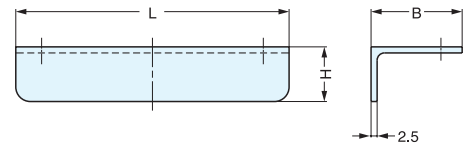

EDGE PULL

AG

Installation

Item No	L	H	P	P ₁	B	Holes	Box (pcs)	Carton (pcs)
AG-A405	46	18	29	7	30	2	120	480
AG-A402	90		73			3	70	280

Material	Finish
Brass	Satin Nickel

EDGE PULL

CN

Installation

Item No	L	L ₁	H	P	P ₁	P ₂	B	Box (pcs)	Carton (pcs)
CN-A362	106	76	36	93	28	8	22	28	280
CN-A360	137	107	36	123	28	8	22	16	64

Material	Finish
Brass	Satin Nickel

FINGER PULL

DR

Mirror

Satin

Material	Finish
304 Stainless Steel	Mirror (M) Satin (S)

Item No.	L	C	H	t	D	S	Weight (g)	Box (pcs)	Carton (pcs)	
DR-S/M	DR-S/S	24.5 (31/32")	18(45/64")	25.0 (63/64")	5.5	16.5	5	10	80	800
DR-L/M	DR-L/S	30.5 (1-13/64")	21(53/64")	31.5 (1-15/64")	6.5	20.5	6	22	50	500