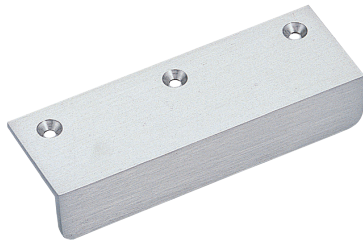

EDGE PULL

AG

Installation

Item No	L	H	P	P ₁	B	Holes	Box (pcs)	Carton (pcs)
AG-A405	46	18	29	7	30	2	120	480
AG-A402	90		73			3	70	280

Material	Finish
Brass	Satin Nickel

EDGE PULL

CN

Installation

Item No	L	L ₁	H	P	P ₁	P ₂	B	Box (pcs)	Carton (pcs)
CN-A362	106	76	36	93	28	8	22	28	280
CN-A360	137	107	36	123	28	8	22	16	64

Material	Finish
Brass	Satin Nickel

FINGER PULL

DR

Mirror

Satin

Material	Finish
304 Stainless Steel	Mirror (M) Satin (S)