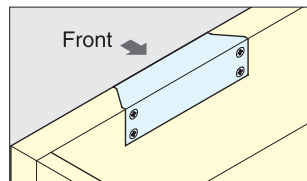

EDGE PULL

AG

Installation

Item No	L	H	P	P ₁	B	Holes	Box (pcs)	Carton (pcs)
AG-A405	46	18	29	7	30	2	120	480
AG-A402	90		73			3	70	280

Material	Finish
Brass	Satin Nickel

EDGE PULL

CN

Installation

Item No	L	L ₁	H	P	P ₁	P ₂	B	Box (pcs)	Carton (pcs)
CN-A362	106	76	36	93	28	8	22	28	280
CN-A360	137	107	36	123	28	8	22	16	64

Material	Finish
Brass	Satin Nickel

FINGER PULL

DR

Mirror

Satin

Material	Finish
304 Stainless Steel	Mirror (M) Satin (S)