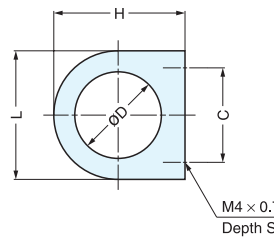

EDGE PULL

AG

Installation

Item No	L	H	P	P ₁	B	Holes	Box (pcs)	Carton (pcs)
AG-A405	46	18	29	7	30	2	120	480
AG-A402	90		73			3	70	280

Material	Finish
Brass	Satin Nickel

EDGE PULL

CN

Installation

Item No	L	L ₁	H	P	P ₁	P ₂	B	Box (pcs)	Carton (pcs)
CN-A362	106	76	36	93	28	8	22	28	280
CN-A360	137	107	36	123	28	8	22	16	64

Material	Finish
Brass	Satin Nickel

FINGER PULL

DR

Mirror

Satin

Material	Finish
304 Stainless Steel	Mirror (M) Satin (S)

Item No.	L	C	H	t	D	S	Weight (g)	Box (pcs)	Carton (pcs)	
DR-S/M	DR-S/S	24.5 (31/32")	18(45/64")	25.0 (63/64")	5.5	16.5	5	10	80	800
DR-L/M	DR-L/S	30.5 (1-13/64")	21(53/64")	31.5 (1-15/64")	6.5	20.5	6	22	50	500