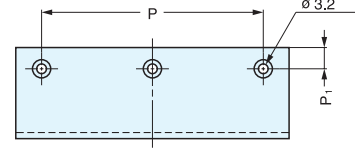

EDGE PULL

AG

Installation

Item No	L	H	P	P ₁	B	Holes	Box (pcs)	Carton (pcs)
AG-A405	46	18	29	7	30	2	120	480
AG-A402	90		73			3	70	280

Material	Finish
Brass	Satin Nickel

EDGE PULL

CN

Installation

Item No	L	L ₁	H	P	P ₁	P ₂	B	Box (pcs)	Carton (pcs)
CN-A362	106	76	36	93	28	8	22	28	280
CN-A360	137	107	36	123	28	8	22	16	64

Material	Finish
Brass	Satin Nickel

FINGER PULL

DR

Mirror

Satin

Material	Finish
304 Stainless Steel	Mirror (M) Satin (S)

Item No.	L	C	H	t	D	S	Weight (g)	Box (pcs)	Carton (pcs)	
DR-S/M	DR-S/S	24.5 (31/32")	18(45/64")	25.0 (63/64")	5.5	16.5	5	10	80	800
DR-L/M	DR-L/S	30.5 (1-13/64")	21(53/64")	31.5 (1-15/64")	6.5	20.5	6	22	50	500