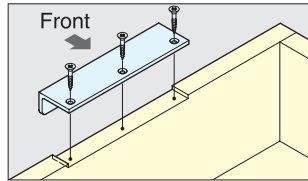

EDGE PULL

AG

Installation

Item No	L	H	P	P ₁	B	Holes	Box (pcs)	Carton (pcs)
AG-A405	46	18	29	7	30	2	120	480
AG-A402	90		73			3	70	280

Material	Finish
Brass	Satin Nickel

EDGE PULL

CN

Installation

Item No	L	L ₁	H	P	P ₁	P ₂	B	Box (pcs)	Carton (pcs)
CN-A362	106	76	36	93	28	8	22	28	280
CN-A360	137	107	36	123	28	8	22	16	64

Material	Finish
Brass	Satin Nickel

FINGER PULL

DR

Mirror

Satin

Material	Finish
304 Stainless Steel	Mirror (M) Satin (S)