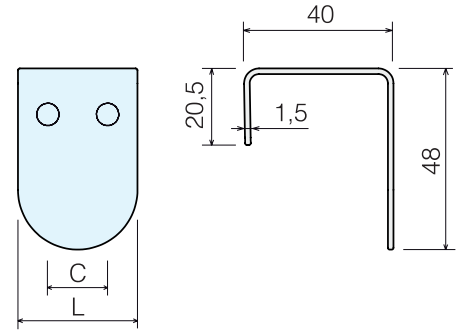

EDGE PULL

STAINLESS
304
STEEL

STAINLESS

DSI-380

- Small pull for cabinet doors.
- Rounded front pull, can be used side by side.

Item No.	L	C	Weight (g)	Box (pcs)	Carton (pcs)	Material	Finish
DSI-380-16	1-1/4" (32)	5/8" (16)	39	25	200	304 Stainless Steel	Satin